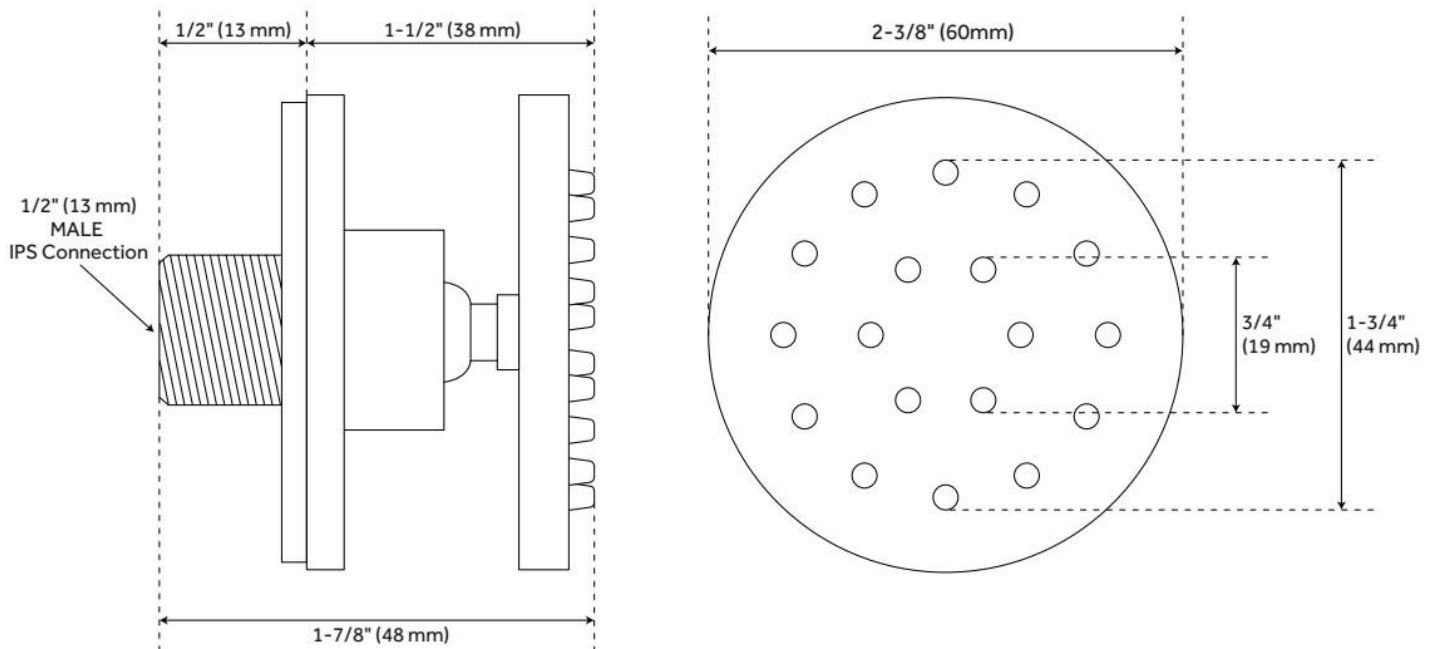

MODERN SWIVEL BODY SPRAY

SKU: 931418

Code: SH416175, SH416176

REVISED 5/24/2024