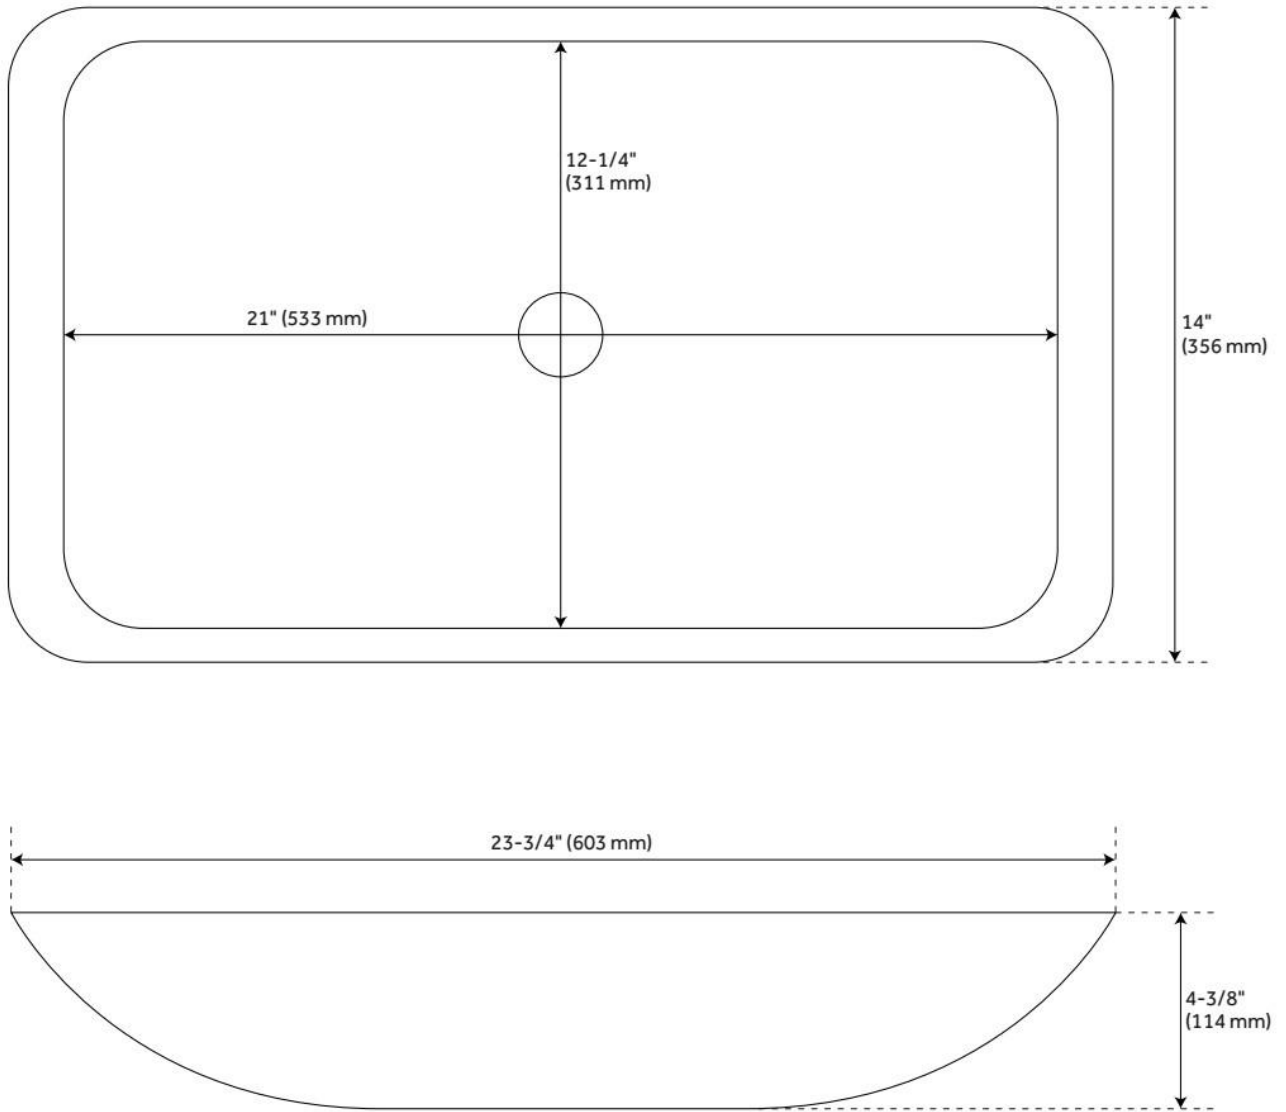

CANOPUS MATTE SOLID SURFACE VESSEL SINK

SKU: 398736
Code: SH398736

REVISED 8/13/2024