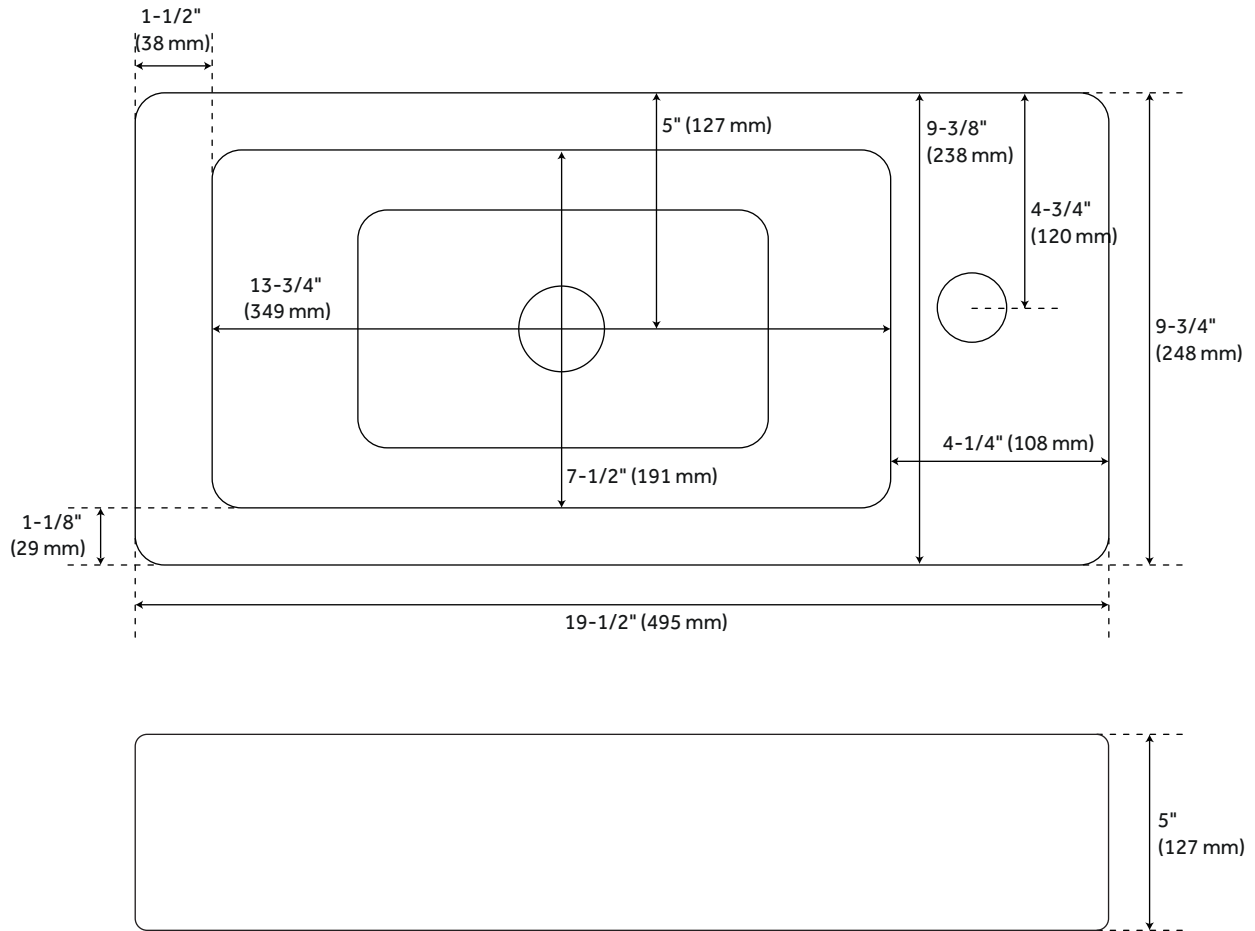

GRUMM

RECTANGULAR PORCELAIN WALL-MOUNT SINK

SKU: 941490

FEATURES

- Shape: Rectangle
- Sink Material: Porcelain
- Number Of Basins: 1
- Sink Installation: Wall Mount
- Faucet Centers: Single-hole
- Overflow Hole: No
- Mounting Hardware Included: No
- Drain Included: Optional
- Faucet Included: No

CONTENTS

SINK PAGE 2

REVISED 06/04/2021

GRUMM

RECTANGULAR PORCELAIN WALL-MOUNT SINK

SKU: 941490

FEATURES

- Length: 19-1/2"
- Width: 9-3/4"
- Height: 5"
- Basin Length: 13-3/4"
- Basin Width: 7-1/2"
- Fits Drain Hole Size: 1-1/2"

PRODUCT IMAGE

All dimensions and specifications are nominal and may vary. Use actual products for accuracy in critical situations.

PAGE 2