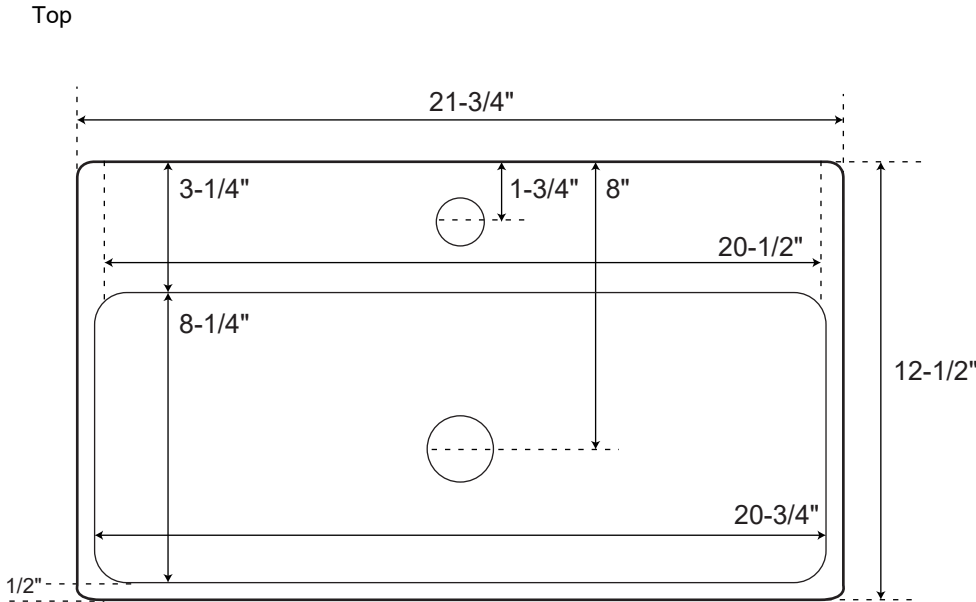

Overall Dimensions	21-3/4" L x 12-1/2" W (front to back) x 5-1/4" H
Basin Dimensions	20-3/4" L x 8-1/4" W (front to back)
Water Depth to Rim	3-1/2"
Water Depth to Overflow	2-1/4"
Drain Hole	1-1/2"
Rim Thickness	1/2"
Faucet Deck	20-1/2" L x 3-1/4" W (front to back)
Faucet Configurations	Single Hole
Mounting Centers	10" (offset by 1-1/8)

22" Goncalves

Rectangular Wall-Mount Sink

All measurements are approximate.

Front