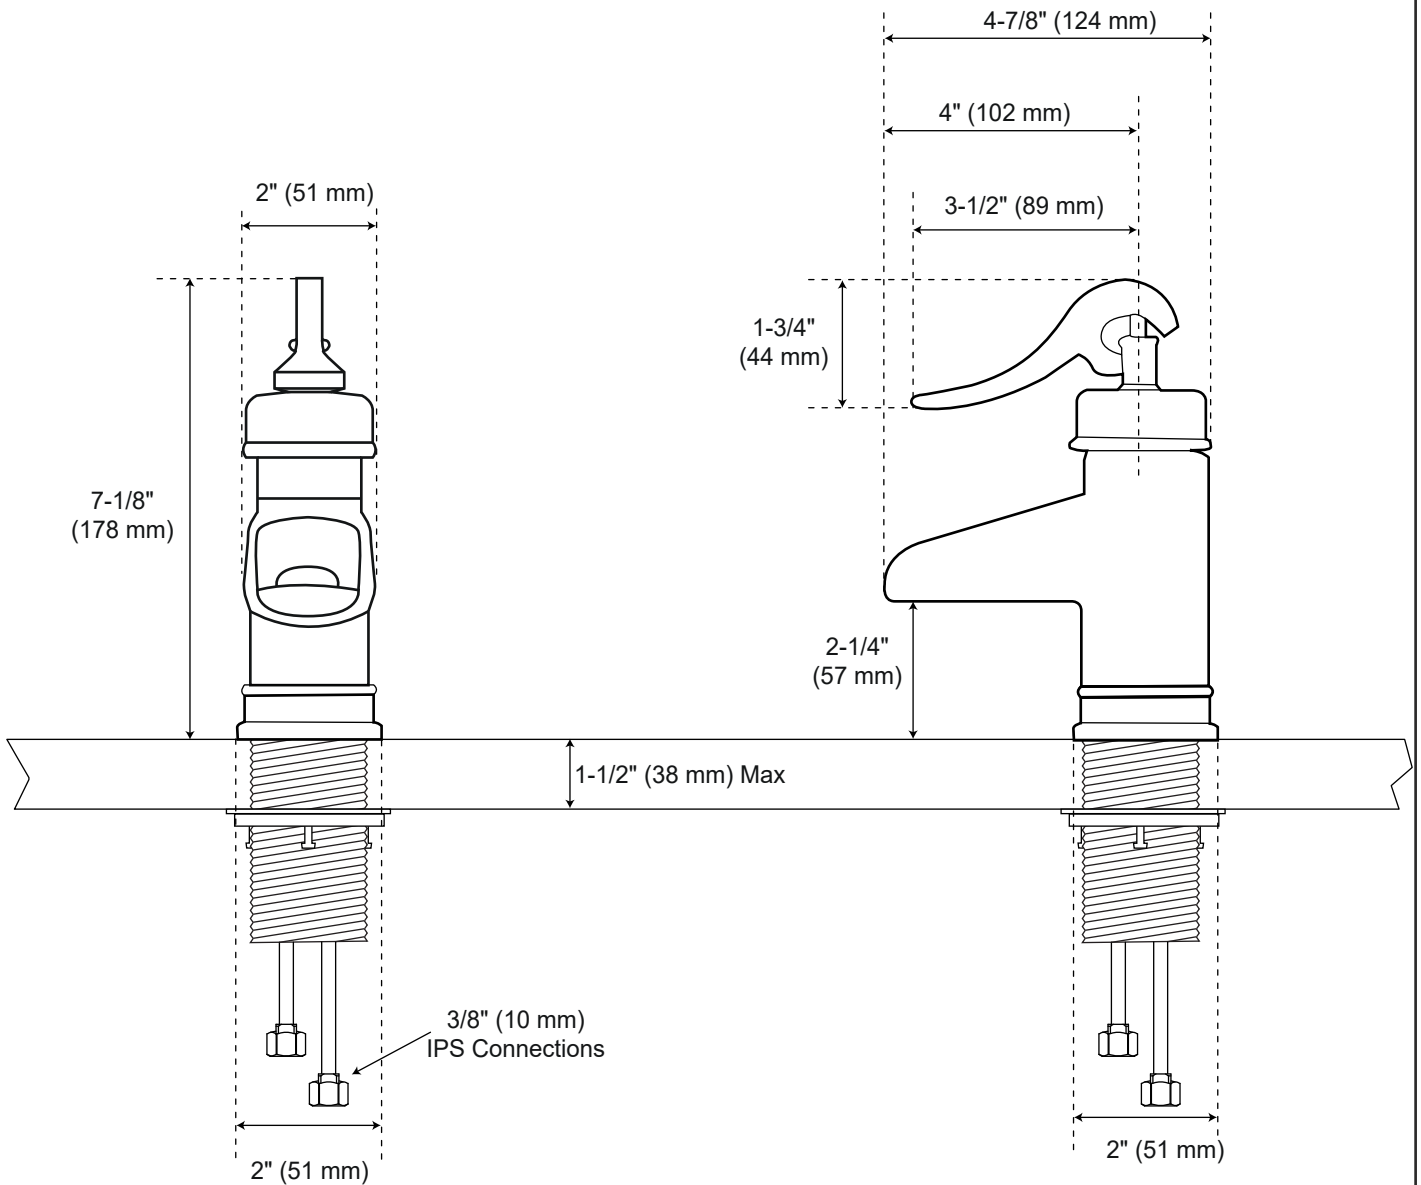

Melton

Single Hole Bathroom Faucet

Front

Side

All product dimensions are nominal.