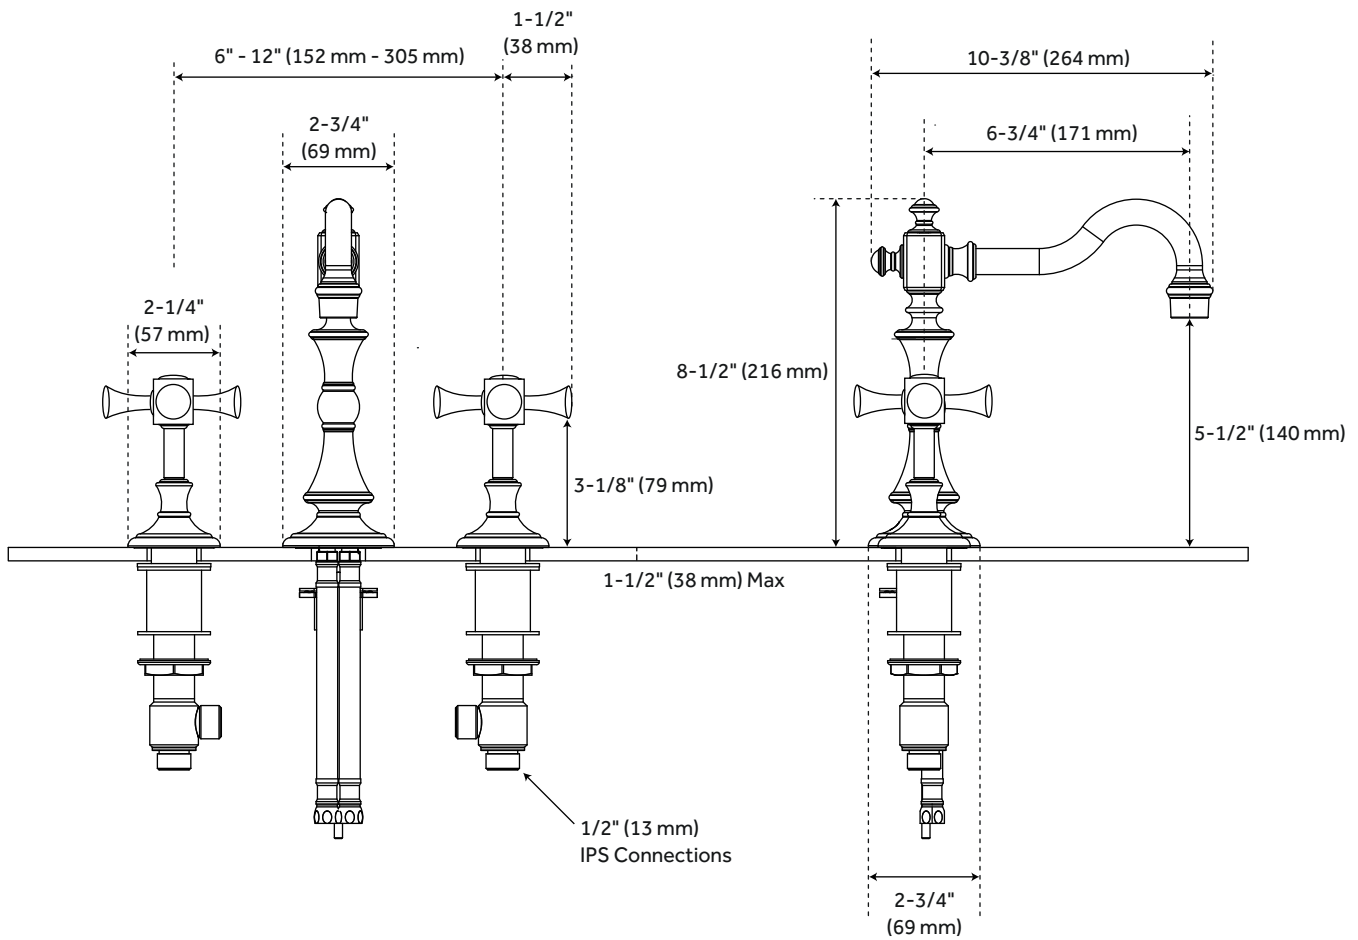

VINTAGE

WIDESPREAD BATHROOM FAUCET

SKU: 935606

FEATURES

Installation Type: Widespread
Max. Countertop Thickness: 1-1/2"
Faucet Centers: 6" - 12"
Handle Type: Cross
Design: Traditional
Faucet Material: Brass
Width: 10-3/8"
Height To Spout: 5-1/2"
Spout Reach: 6-3/4"
Swivel Spout: Yes
Base Plate Length: 2-3/4"
Base Plate Width: 2-3/4"
Handle Length: 1-1/2"
Height to Bottom of Handle: 3-1/8"
Ceramic Disc Cartridges: Yes
Hot and Cold Indicators: No
Drain Included: Yes
Drain Size: 1-1/2"