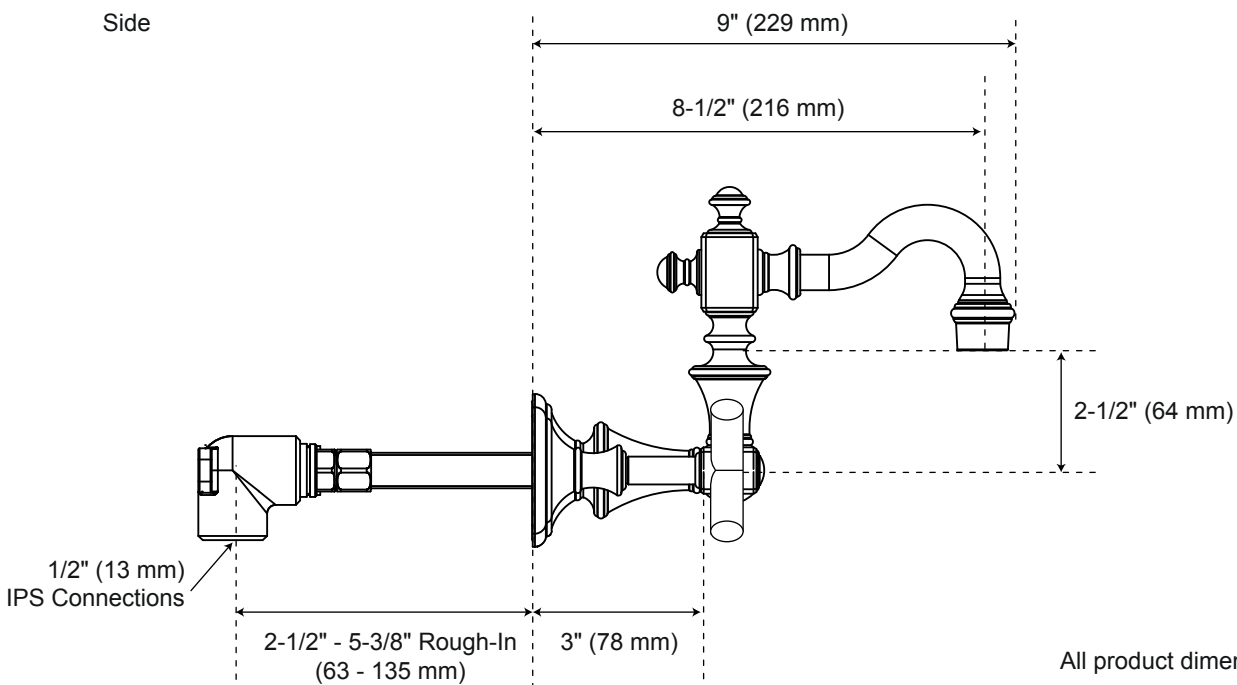

Vintage

Wall-Mount Bathroom Faucet with Cross Handles

Front

Side

All product dimensions are nominal.