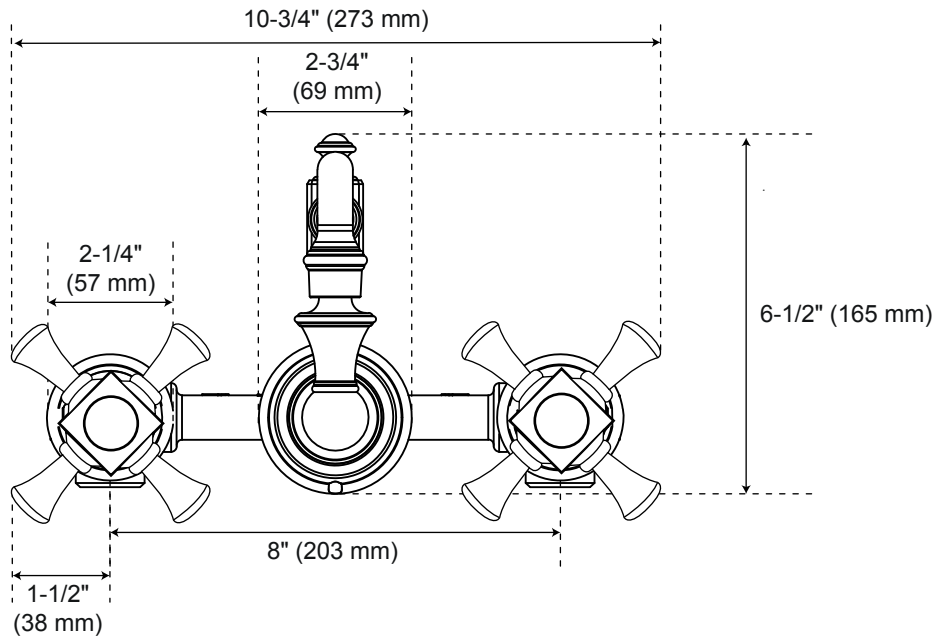

Vintage

Wall-Mount Bathroom Faucet with Cross Handles

Front

Side

All product dimensions are nominal.