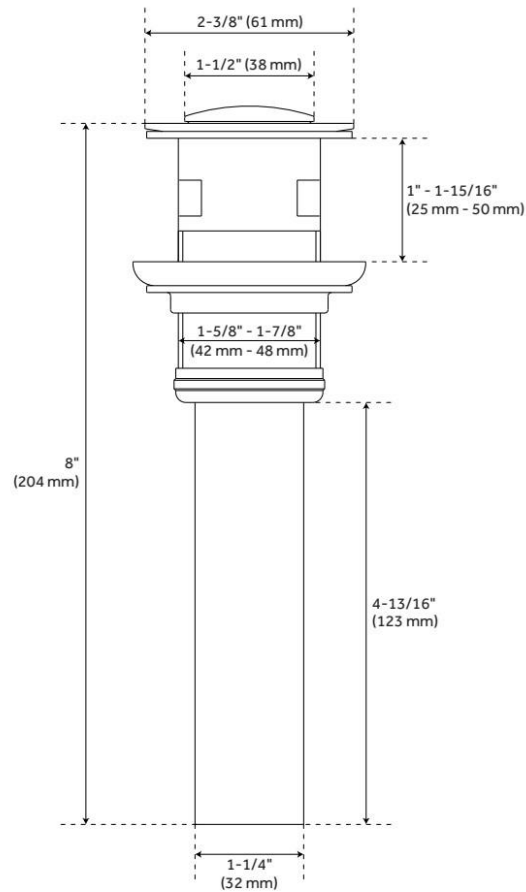

HEWITT SINGLE-HOLE BATHROOM FAUCET WITH POP-UP DRAIN

SKU: 921364

Code: SH356826, SH356824, SH437384, SH357252

FEATURES

Material: Metal construction for strength and durability

Installation Type: Single-Hole

Flow Rate: 1.2 gpm (4.5 L/min) @ 60 psi

Cartridge Type: Ceramic Disc

Swivel Spout: No

Drain Type: Metal push-pop with overflow

NSF/ANSI/CAN 61-9:Q≤1, Massachusetts Accepted, LISTED ID: SH449037*

ADDITIONAL FEATURES

- Drain is compatible with sinks that have an overflow hole.

REVISED 5/21/2024

HEWITT SINGLE-HOLE BATHROOM FAUCET WITH POP-UP DRAIN

SKU: 921364

Code: SH356826, SH356824, SH437384, SH357252

REVISED 5/21/2024

HEWITT SINGLE-HOLE BATHROOM FAUCET WITH POP-UP DRAIN

SKU: 921364

Code: SH356826, SH356824, SH437384, SH357252

REVISED 5/21/2024