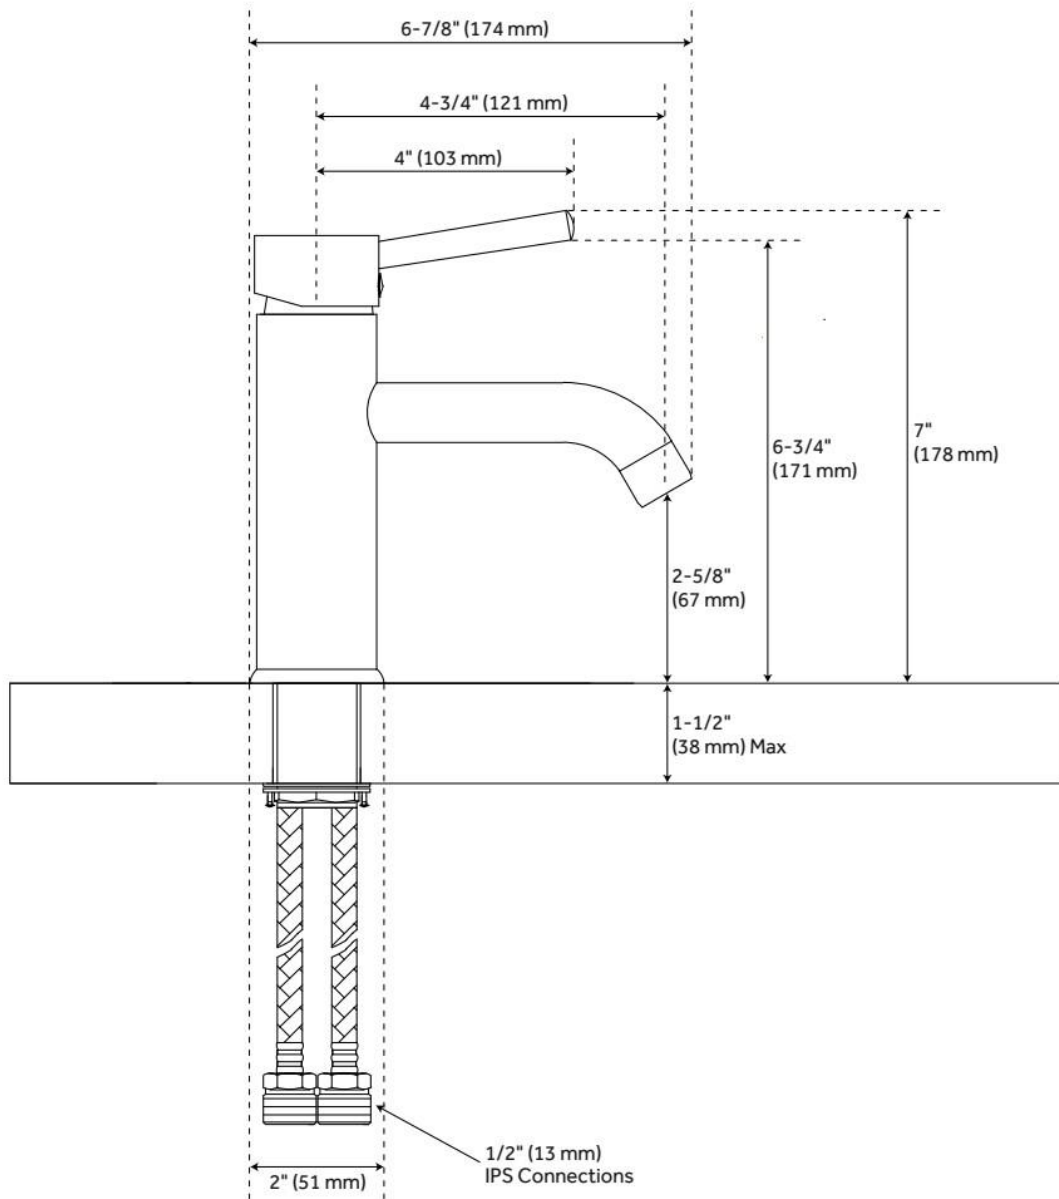

HEWITT SINGLE-HOLE BATHROOM FAUCET WITH POP-UP DRAIN

SKU: 921364

Code: SH356826, SH356824, SH437384, SH357252

FEATURES

Material: Metal construction for strength and durability

Installation Type: Single-Hole

Flow Rate: 1.2 gpm (4.5 L/min) @ 60 psi

Cartridge Type: Ceramic Disc

Swivel Spout: No

Drain Type: Metal push-pop with overflow

NSF/ANSI/CAN 61-9:Q≤1, Massachusetts Accepted, LISTED ID: SH449037*

ADDITIONAL FEATURES

- Drain is compatible with sinks that have an overflow hole.

REVISED 5/21/2024

HEWITT SINGLE-HOLE BATHROOM FAUCET WITH POP-UP DRAIN

SKU: 921364

Code: SH356826, SH356824, SH437384, SH357252

REVISED 5/21/2024

HEWITT SINGLE-HOLE BATHROOM FAUCET WITH POP-UP DRAIN

SKU: 921364

Code: SH356826, SH356824, SH437384, SH357252

REVISED 5/21/2024