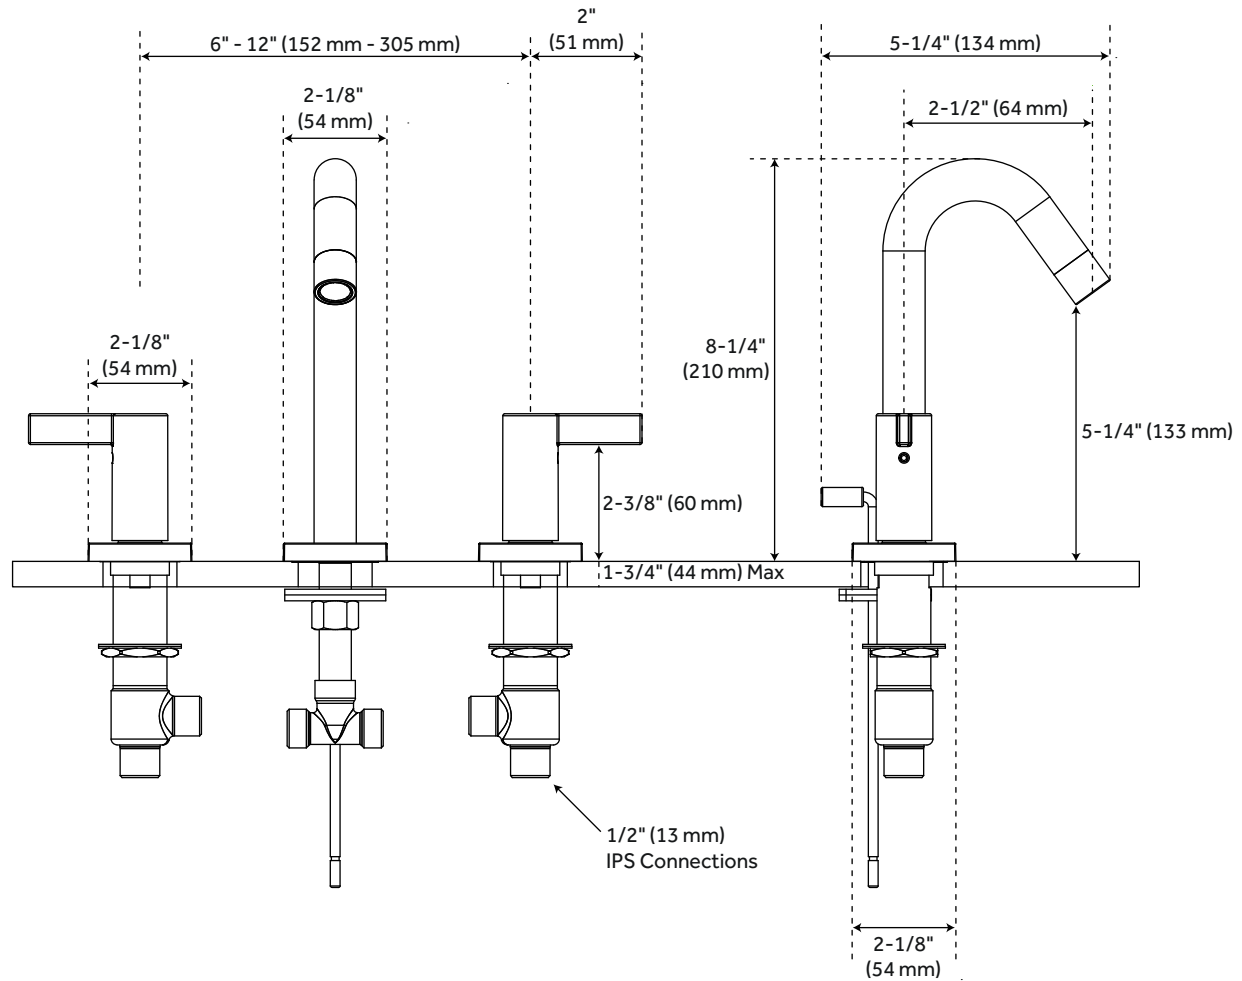

FLAIR

WIDESPREAD BATHROOM FAUCET

SKU: 920797

FEATURES

Max. Countertop Thickness: 1-3/4"
Faucet Centers: 6" - 12"
Width: 5-1/4"
Height: 8-1/4"
Height To Spout: 5-1/4"
Spout Reach: 2-1/2"
Base Plate Length: 2-1/8"
Base Plate Width: 2-1/8"
Handle Length: 2"
Height to Bottom of Handle: 2-3/8"
IPS: 1/2"
Drain Included: Yes
Drain Size: 1-1/2"
Maximum Flow Rate: 1.2 gpm
(gallons per minute)

CODES/STANDARDS

cUPC
NSF/ANSI 61
NSF/ANSI 372
ASME A112.18.1/CSA B125.1
CEC Listed
WaterSense

SIGNATURE HARDWARE LIFETIME WARRANTY

See website for warranty information

All product dimensions are nominal.

REVISED 11/28/2018