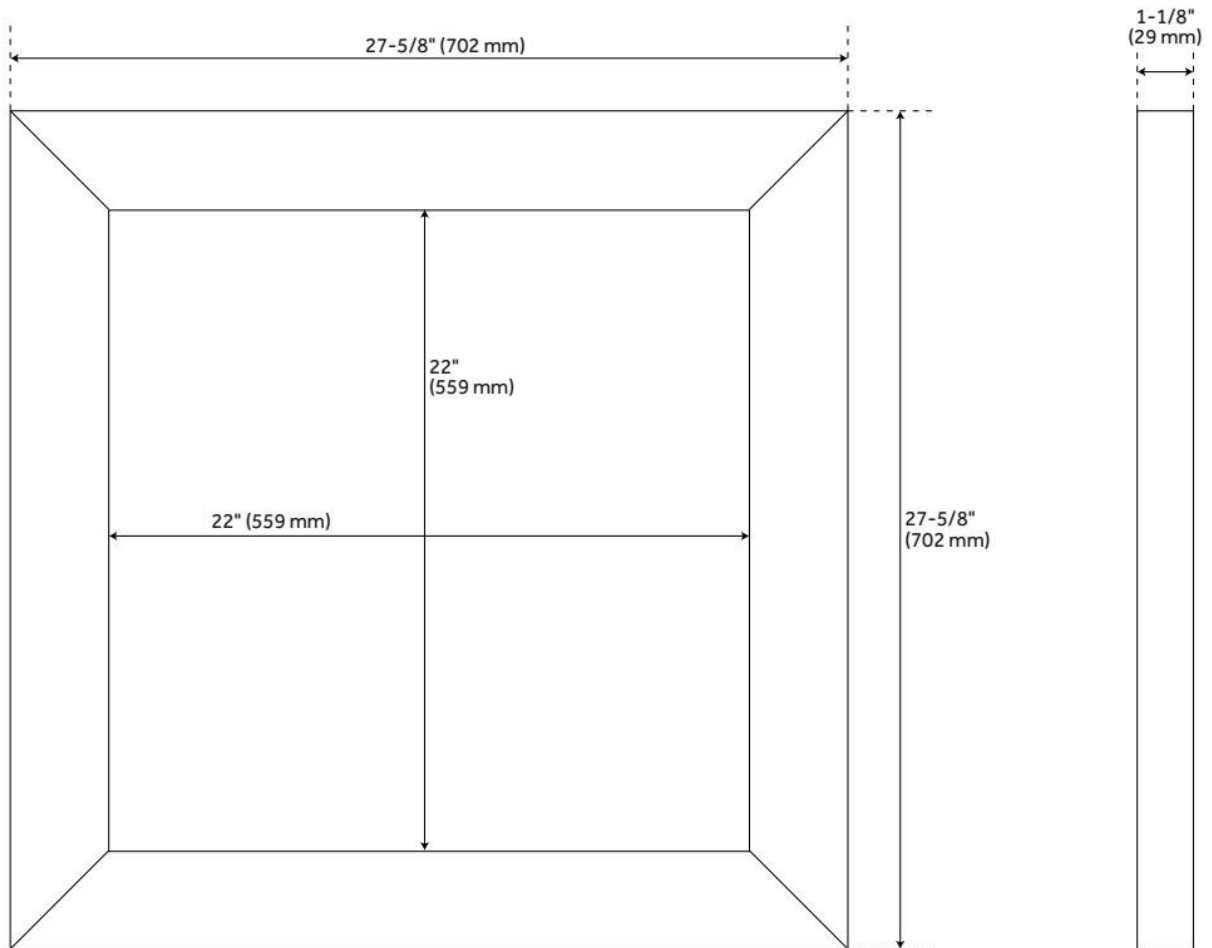

WULAN TEAK MIRROR - LIGHT GRAY

SKU: 938830

Code: SH412241, SH412245, SH412249

FEATURES

Material: Teak

On/Off Switch: No

ADDITIONAL FEATURES

- [Wood finish samples available.](#)

REVISED 8/23/2024

WULAN TEAK MIRROR - LIGHT GRAY

SKU: 938830

Code: SH412241, SH412245, SH412249

REVISED 8/23/2024

WULAN TEAK MIRROR - LIGHT GRAY

SKU: 938830

Code: SH412241, SH412245, SH412249

REVISED 8/23/2024

WULAN TEAK MIRROR - LIGHT GRAY

SKU: 938830

Code: SH412241, SH412245, SH412249

REVISED 8/23/2024