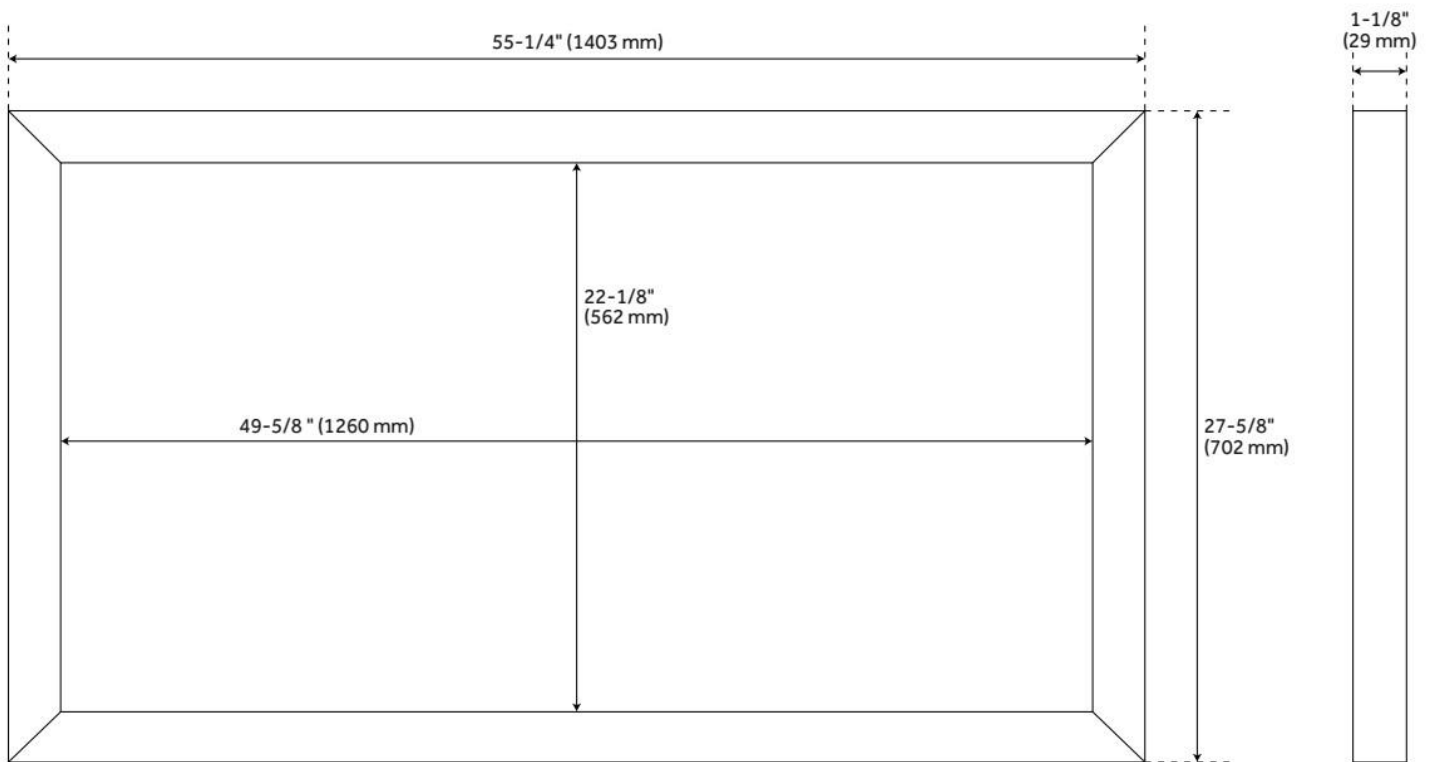

WULAN TEAK MIRROR - LIGHT GRAY

SKU: 938830

Code: SH412241, SH412245, SH412249

REVISED 8/23/2024