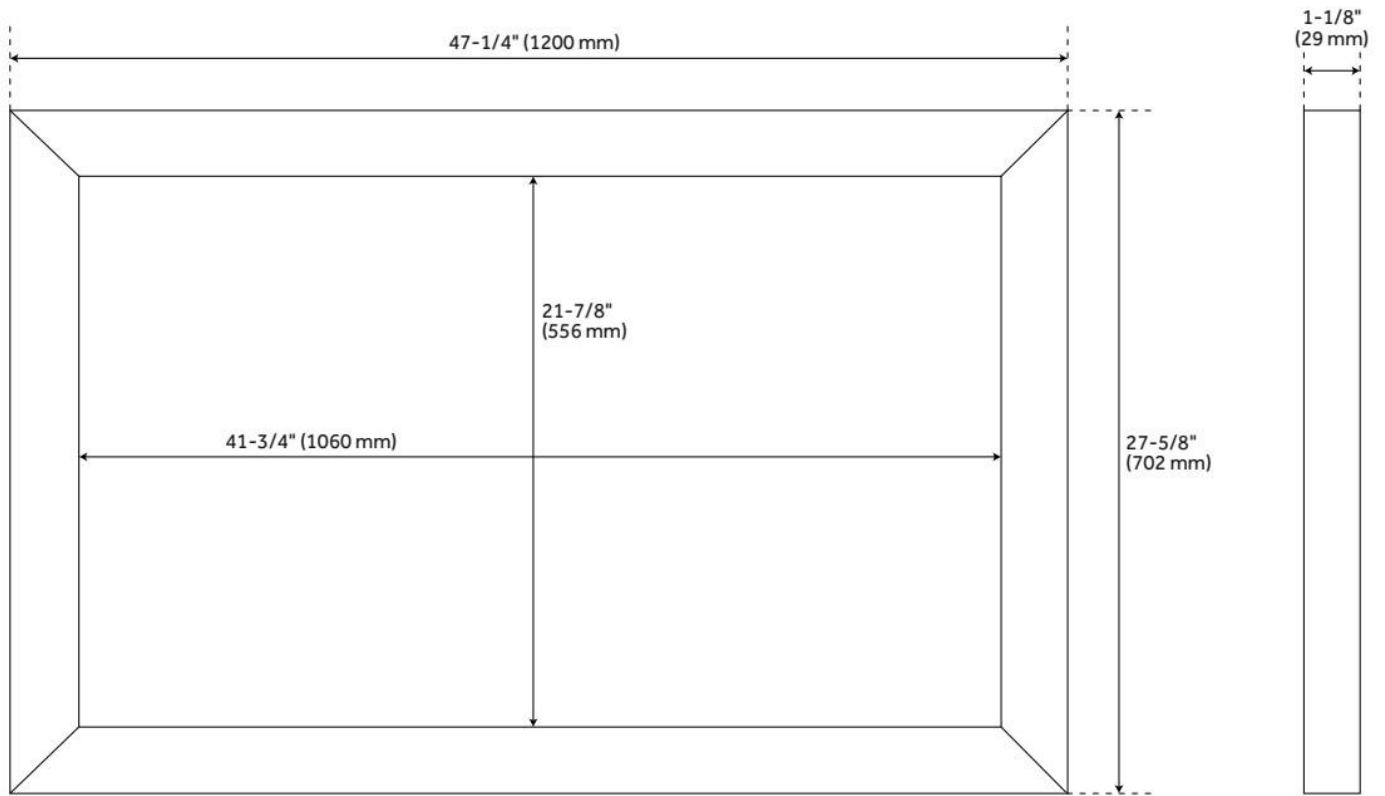

REVISED 8/23/2024

WULAN TEAK MIRROR - LIGHT GRAY

SKU: 938830

Code: SH412241, SH412245, SH412249

REVISED 8/23/2024

WULAN TEAK MIRROR - LIGHT GRAY

SKU: 938830

Code: SH412241, SH412245, SH412249