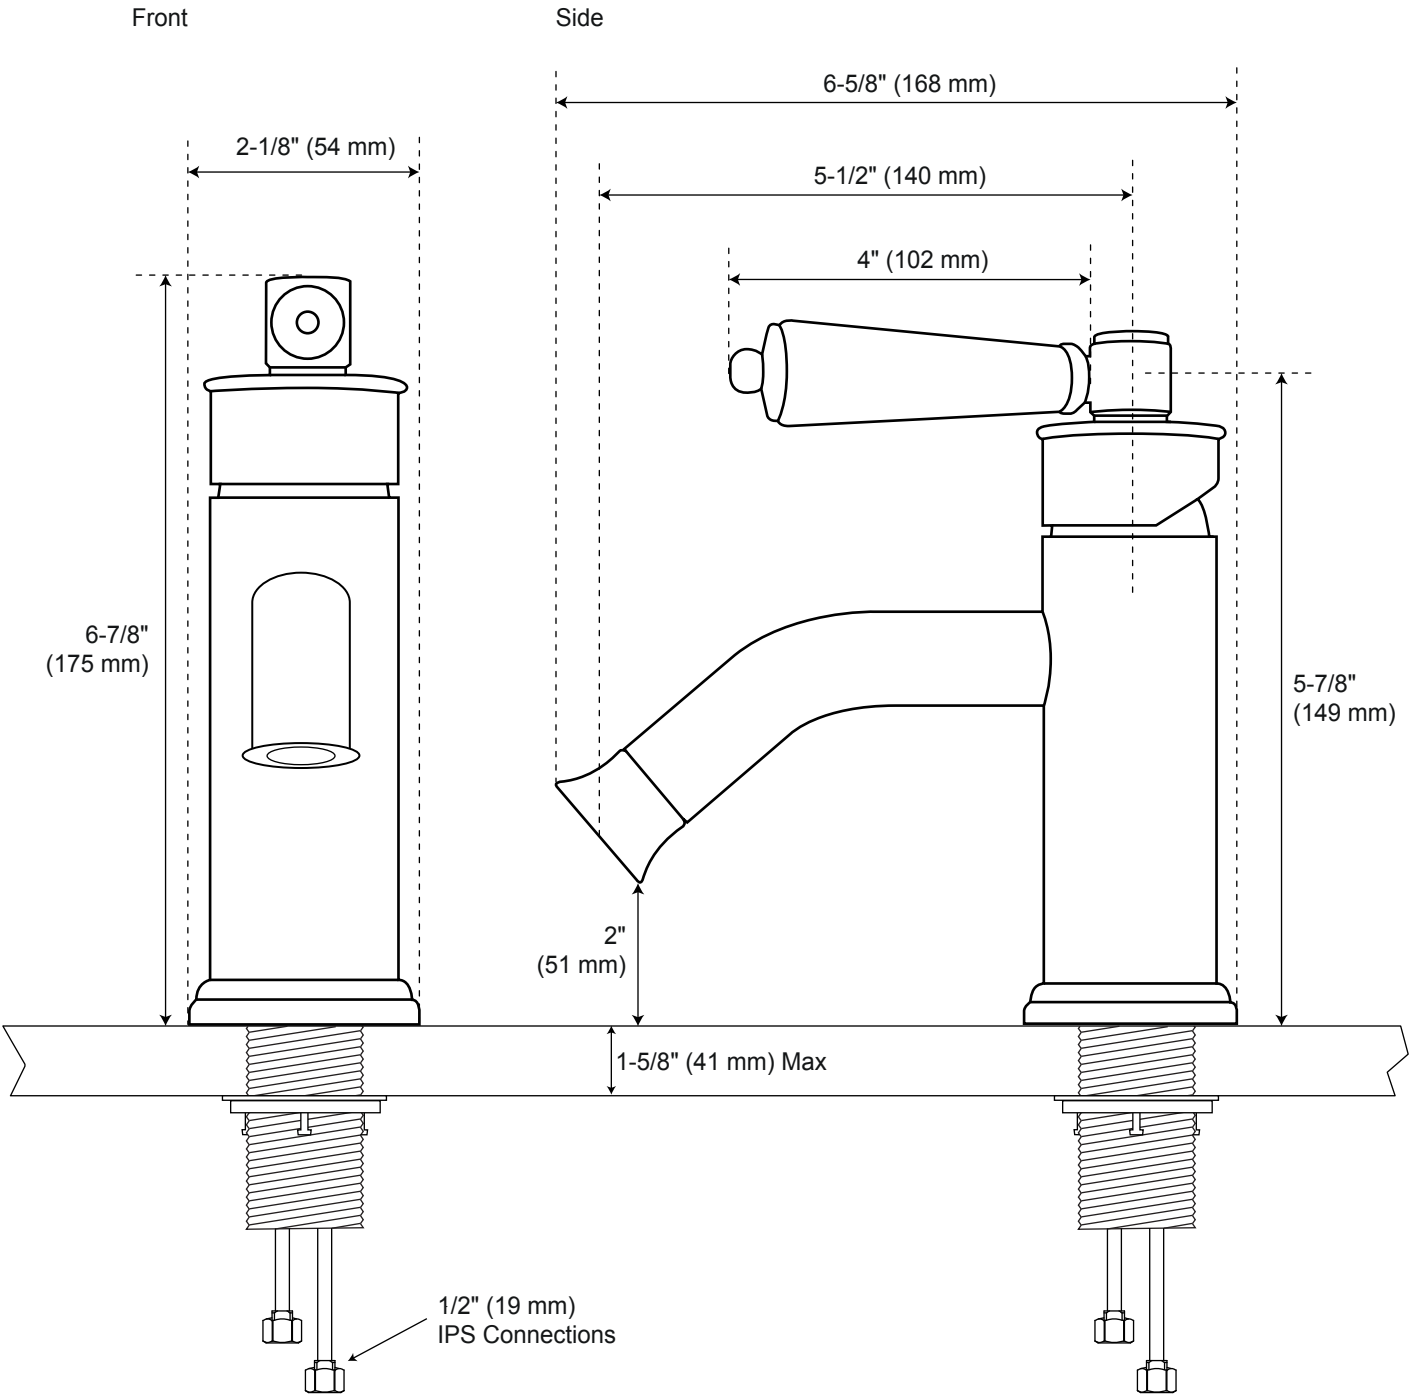

Napier

Single-Hole Bathroom Faucet

All product dimensions are nominal.