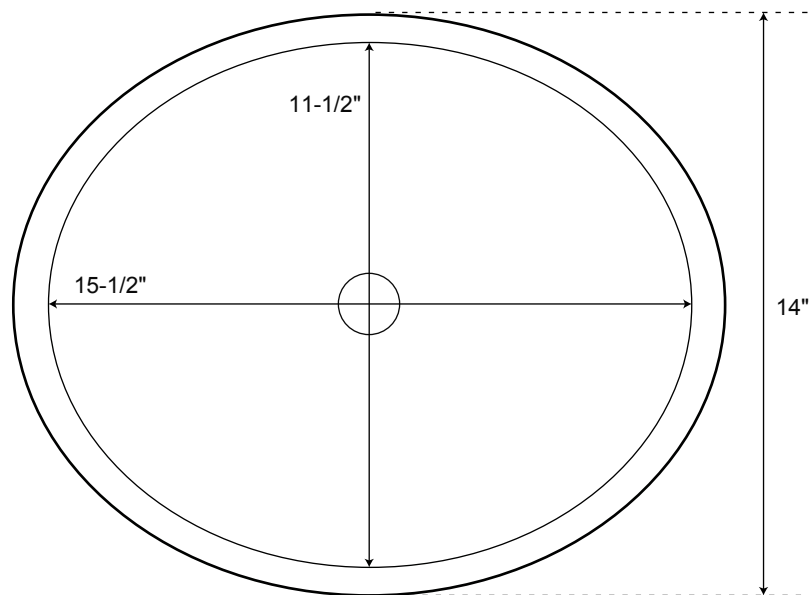

SPECIFICATIONS

Overall Dimensions	18" L x 14" W (front to back) x 5" H
Interior Dimensions	15-1/2" L x 11-1/2" W (front to back)
Water Depth	4"
Drain Hole	1-1/2"
Faucet Deck	N/A
Rim	1-1/4"

Oval
Chiseled Travertine
Vessel Sink

All measurements are approximate.

Top

Front