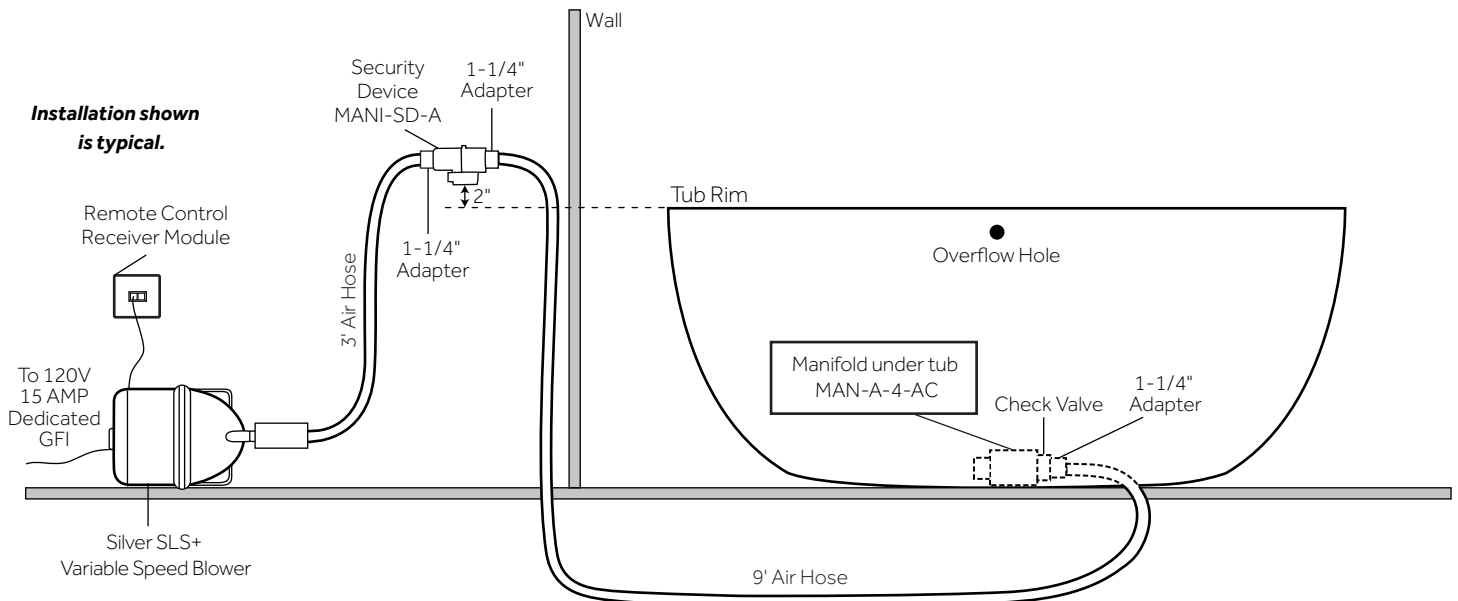

## INSTALLATION

Install blower behind a wall (with an access panel) or in a closet. Blower can also be installed under floor. Ensure the security device, MANI-DS-A, is at least:

- 2" Above the tub rim

Security device and hose can be mounted in wall

## INSIDE OF BATH

- (12) MAXI AIR JETS WITH 24 OPENINGS

ELBOWS FOR AIR JETS

TEES FOR AIR JETS

All dimensions and specifications are nominal and may vary. Use actual products for accuracy in critical situations.