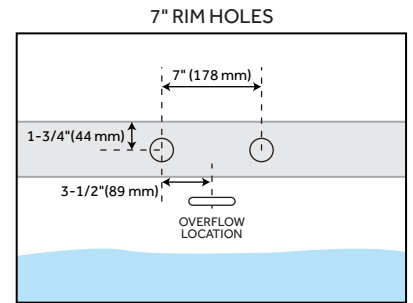

70" BOYCE ACRYLIC TUB - AIR MASSAGE

SKU: 925340-70-AIR

All dimensions and specifications are nominal and may vary. Use actual products for accuracy in critical situations.