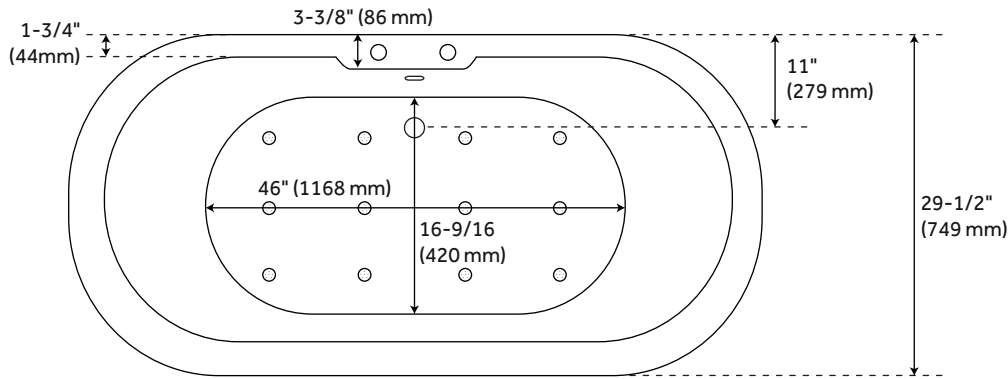

70" BOYCE ACRYLIC TUB - AIR MASSAGE

SKU: 925340-70-AIR

All dimensions and specifications are nominal and may vary. Use actual products for accuracy in critical situations.