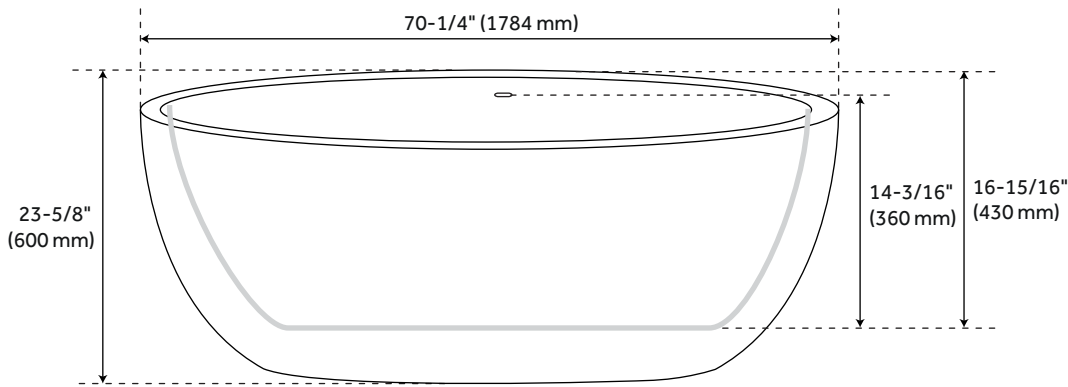

70" BOYCE ACRYLIC TUB - AIR MASSAGE

SKU: 925340-70-AIR

All dimensions and specifications are nominal and may vary. Use actual products for accuracy in critical situations.