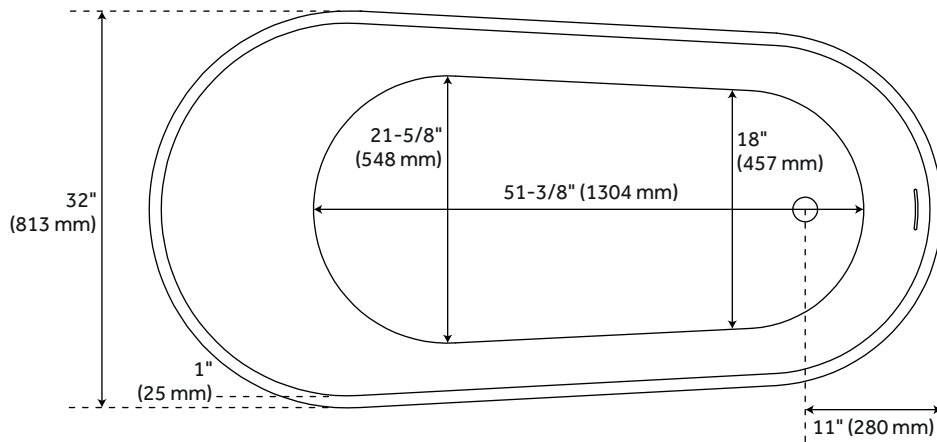

Length: 70-7/8"

Width: 32"

Height: 29-1/8"

Water Depth To Overflow: 15-3/8"

Exterior Treatment: Smooth

Interior Treatment: Smooth

Drain Included: Yes

Drain Finish: White

Tub Interior Length: 51-3/8"

Tub Interior Width: 21-5/8"

Tap Deck: No

Faucet Drillings: No Drillings

Built-In Adjusters: Yes

Blower: Yes

Heated Air Tub: No

Number of Jets: 12

Jet Color: White

On/Off Switch: No

REVISED 10/19/2023

71" SHEBA ACRYLIC SLIPPER TUB - AIR MASSAGE

SKU: 925341-71-AIR

Code: SH456325, SH462912

ADDITIONAL FEATURES

- All dimensions are ($\pm 1/2$ ").
- Formed of two 3.8mm acrylic sheets, the air between acting as a thermal insulator.
- Air tub features 12 air jets that massage and relax. Remote control works within 15-foot radius and is designed to float. Tub and air system come fully assembled.
- Foam Insulation option: increases heat retention and prevents condensation due to water and air temperature fluctuations.
- Optional Quick Connect Drop-In Drain Kit Includes:
 - Floor Plate, 1-1/2" PVC Pipe, 2" x 1-1/2" Trap Adapters, 1 Brass Threaded, 1 Brass Unthreaded Tailpiece and Plug.
 - Installs above your subfloor, but underneath your cement floor or tile, so you do not need access below the fixture.

REVISED 10/19/2023

71" SHEBA ACRYLIC SLIPPER TUB - AIR MASSAGE

All dimensions and specifications are nominal and may vary. Use actual products for accuracy in critical situations.

71" SHEBA ACRYLIC SLIPPER TUB - AIR MASSAGE