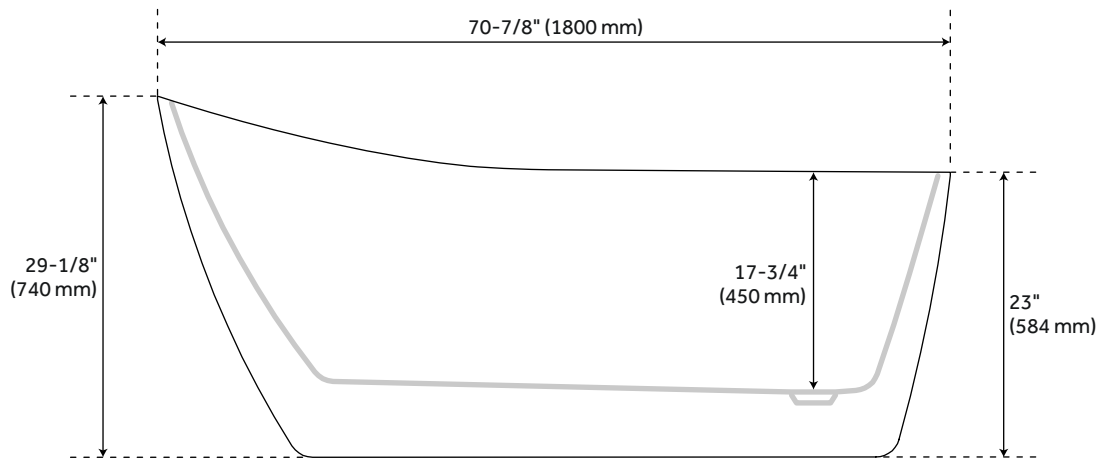

Length: 70-7/8"

Width: 32"

Height: 29-1/8"

Water Depth To Overflow: 15-3/8"

Exterior Treatment: Smooth

Interior Treatment: Smooth

Drain Included: Yes

Drain Finish: White

Faucet Included: No

Shape: Oval

Water Depth to Rim: 17-3/4"

Size: 71"

Remote Included: Yes

Tub Overflow: Yes

Integral Drain & Overflow: Yes

Tub Material: Acrylic

Jet Color: White

On/Off Switch: No

REVISED 10/19/2023

71" SHEBA ACRYLIC SLIPPER TUB - AIR MASSAGE

SKU: 925341-71-AIR

Code: SH456325, SH462912

ADDITIONAL FEATURES

- All dimensions are ($\pm 1/2$ ").
- Formed of two 3.8mm acrylic sheets, the air between acting as a thermal insulator.
- Air tub features 12 air jets that massage and relax. Remote control works within 15-foot radius and is designed to float. Tub and air system come fully assembled.
- Foam Insulation option: increases heat retention and prevents condensation due to water and air temperature fluctuations.
- Optional Quick Connect Drop-In Drain Kit Includes:
 - Floor Plate, 1-1/2" PVC Pipe, 2" x 1-1/2" Trap Adapters, 1 Brass Threaded, 1 Brass Unthreaded Tailpiece and Plug.
 - Installs above your subfloor, but underneath your cement floor or tile, so you do not need access below the fixture.

REVISED 10/19/2023

71" SHEBA ACRYLIC SLIPPER TUB - AIR MASSAGE

All dimensions and specifications are nominal and may vary. Use actual products for accuracy in critical situations.

71" SHEBA ACRYLIC SLIPPER TUB - AIR MASSAGE