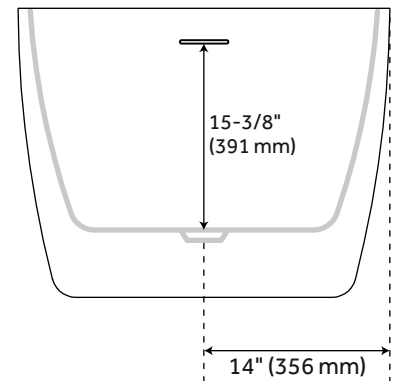

Length: 70-7/8"

Width: 32"

Height: 29-1/8"

Water Depth To Overflow: 15-3/8"

Exterior Treatment: Smooth

Interior Treatment: Smooth

Drain Included: Yes

Drain Finish: White

Tub Interior Length: 51-3/8"

Tub Interior Width: 21-5/8"

Tap Deck: No

Faucet Drillings: No Drillings

Built-In Adjusters: Yes

Blower: Yes

Heated Air Tub: No

Number of Jets: 12

Jet Color: White

On/Off Switch: No

REVISED 10/19/2023

71" SHEBA ACRYLIC SLIPPER TUB - AIR MASSAGE

SKU: 925341-71-AIR

Code: SH456325, SH462912

ADDITIONAL FEATURES

- All dimensions are ($\pm 1/2$ ").
- Formed of two 3.8mm acrylic sheets, the air between acting as a thermal insulator.
- Air tub features 12 air jets that massage and relax. Remote control works within 15-foot radius and is designed to float. Tub and air system come fully assembled.
- Foam Insulation option: increases heat retention and prevents condensation due to water and air temperature fluctuations.
- Optional Quick Connect Drop-In Drain Kit Includes:
 - Floor Plate, 1-1/2" PVC Pipe, 2" x 1-1/2" Trap Adapters, 1 Brass Threaded, 1 Brass Unthreaded Tailpiece and Plug.
 - Installs above your subfloor, but underneath your cement floor or tile, so you do not need access below the fixture.

REVISED 10/19/2023

71" SHEBA ACRYLIC SLIPPER TUB - AIR MASSAGE

All dimensions and specifications are nominal and may vary. Use actual products for accuracy in critical situations.

71" SHEBA ACRYLIC SLIPPER TUB - AIR MASSAGE