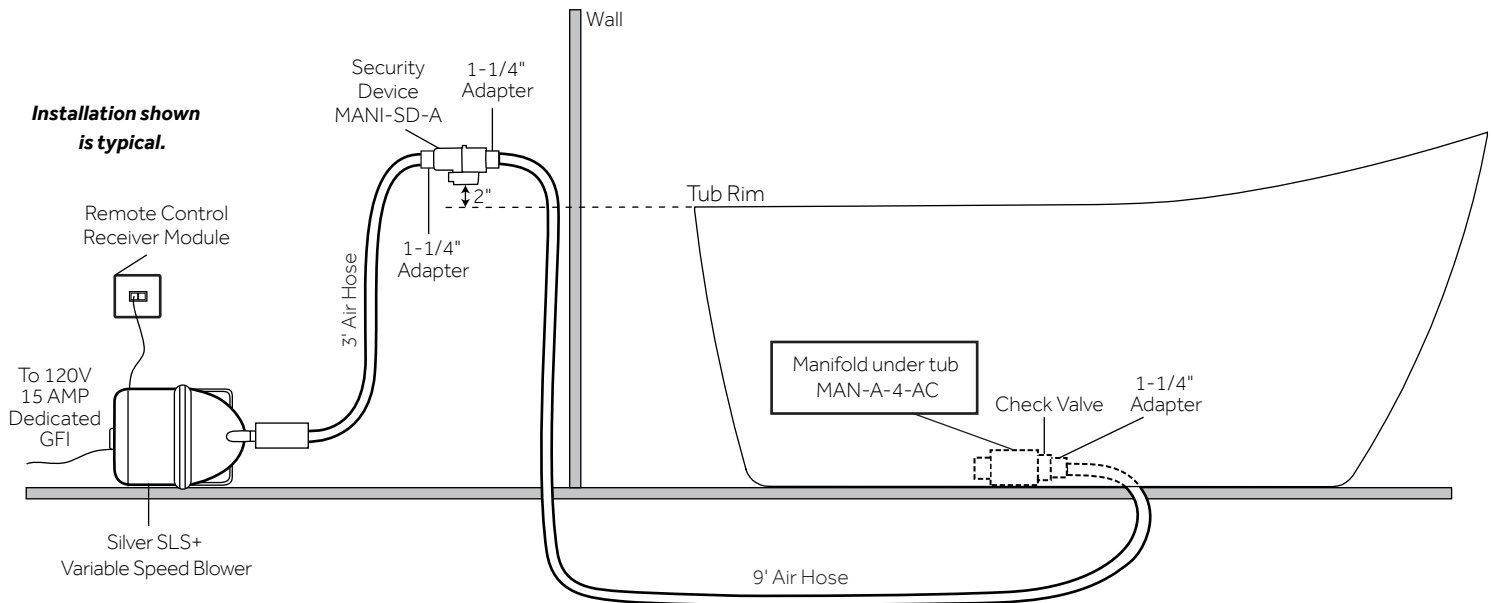

71" SHEBA ACRYLIC SLIPPER TUB - AIR MASSAGE

COMPONENTS LIST

- BM-TWP BALL CHECK VALVE JETS
- MANI-SD-A SECURITY DEVICE
- MAN-A-4-AC MANIFOLD
- SILVER SLS+ VARIABLE SPEED BLOWER

INSTALLATION

Install blower behind a wall (with an access panel) or in a closet. Blower can also be installed under floor. Ensure the security device, MANI-DS-A, is at least:

- 2" Above the tub rim

Security device and hose can be mounted in wall

REMOTE CONTROL

- CG+/RTC-SENSOR-WP
- 12 – 15 YEAR BATTERY LIFE

INSIDE OF BATH

- (12) MAXI AIR JETS WITH 24 OPENINGS

ELBOWS FOR AIR JETS

TEES FOR AIR JETS

All dimensions and specifications are nominal and may vary. Use actual products for accuracy in critical situations.