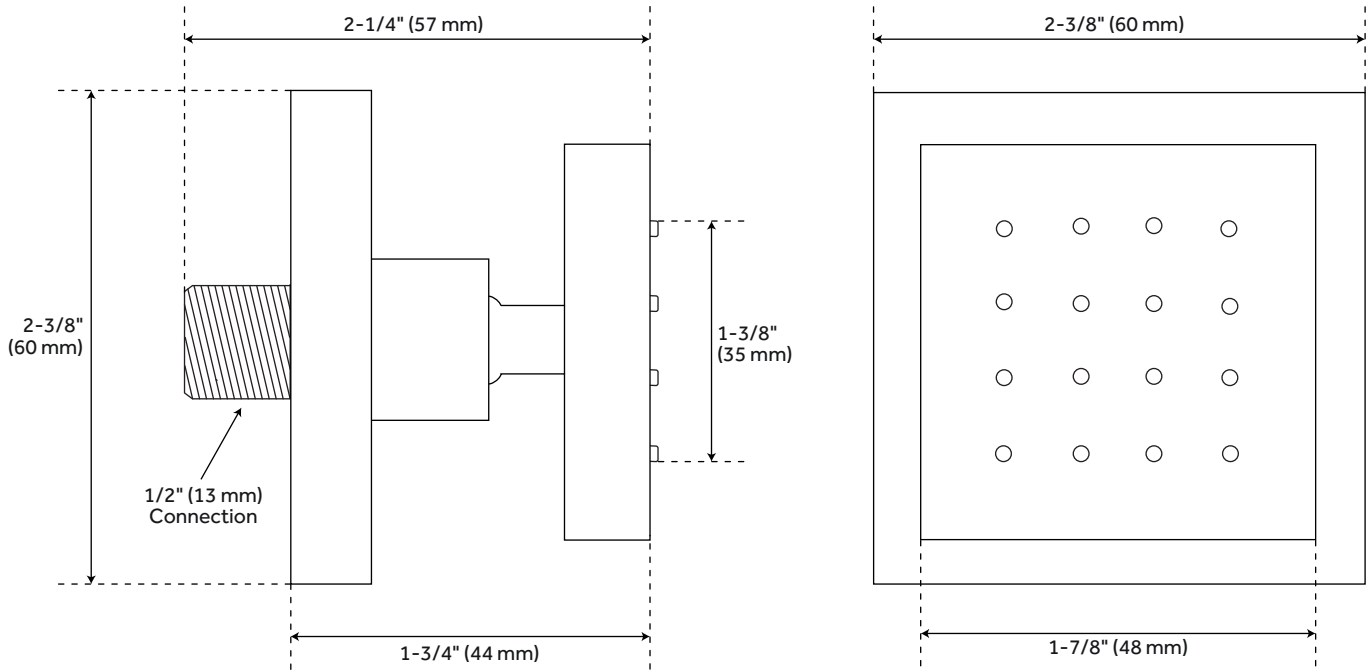

SQUARE SWIVEL

BODY SPRAY

SKU: 922506

FEATURES

- Material: Brass
- Installation Type: Wall Mount
- Easy-To-Clean Silicone Nozzles
- Metal Ball Joint Allows for Swivel Function

CONTENTS

BODY SPRAY PAGE 2

REVISED 04/01/2020

SQUARE SWIVEL

BODY SPRAY

SKU: 922506

FEATURES

- Length: 2-3/8"
- Width: 2-1/4"
- Height: 2-3/8"
- Projection From Wall: 1-3/4"
- Spray Area Length: 1-3/8"
- Spray Area Height: 1-3/8"
- IPS: 1/2"

PRODUCT IMAGE