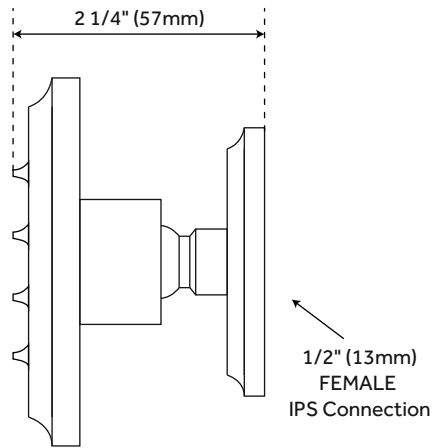

# RYLE SWIVEL

BODY SPRAY

SKU: 934442

## FEATURES

Material: Brass  
Installation Type: Wall Mount  
Assembly Required: No  
Length: 3"  
Width: 2-1/4"  
Height: 3"