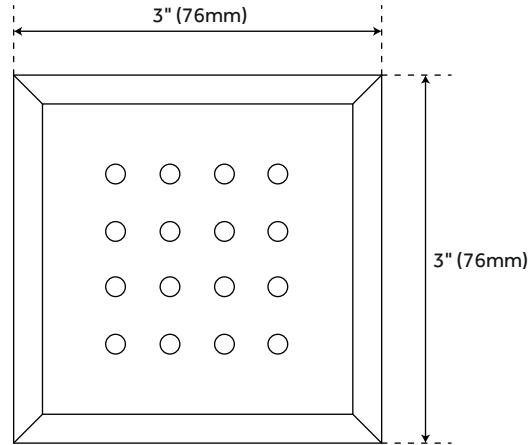

## FEATURES

Material: Brass  
Installation Type: Wall Mount  
Assembly Required: No  
Length: 3"  
Width: 2-1/4"  
Height: 3"