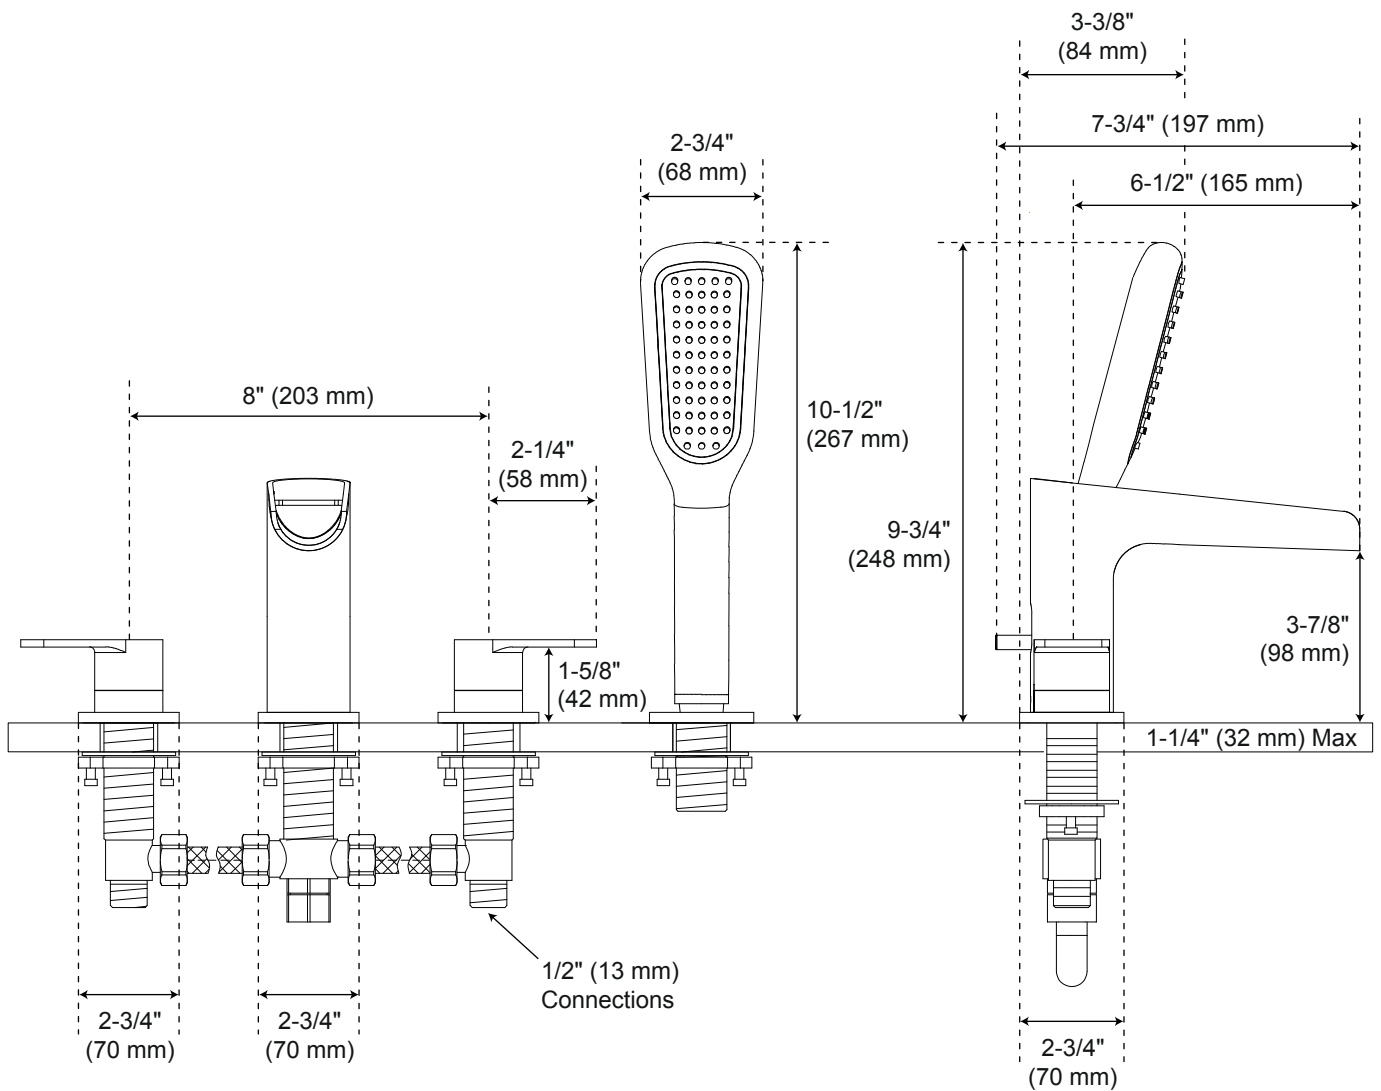

## Roman Waterfall Tub Faucet and Hand Shower

Front

Side

All product dimensions are nominal.