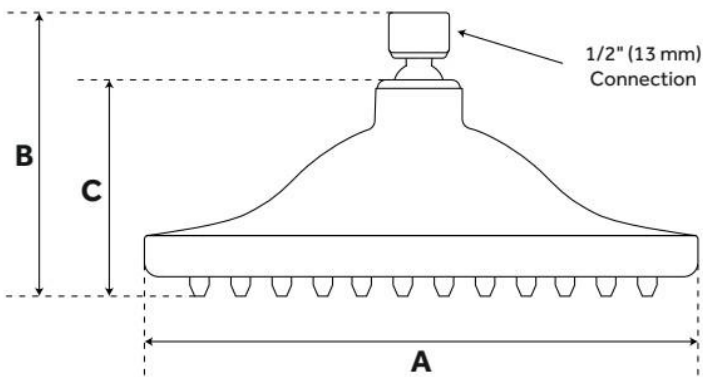

FEATURES

Material: Brass

LISTED ID: 515394, 515395, 515396, 564662, 515397, 564663, 515398, 564664, 515399, 564665, 515401, 515402, 515403, 515404, 515405

ADDITIONAL FEATURES

- Can be installed on a ceiling-mount or wall mount shower arm.
 - 6", 8" and 10" shower heads are adjustable and feature a swivel connection.
 - 12" shower head is stationary and does not swivel.

Reference A	Reference B	Reference C
5-1/4" (133 mm)	3" (76 mm)	2" (51 mm)
7-3/4" (197 mm)	3-1/2" (89 mm)	2-1/2" (64 mm)
10" (254 mm)	3-1/2" (89 mm)	3" (76 mm)
12" (305 mm)	4-1/4" (108 mm)	3-1/4" (83 mm)