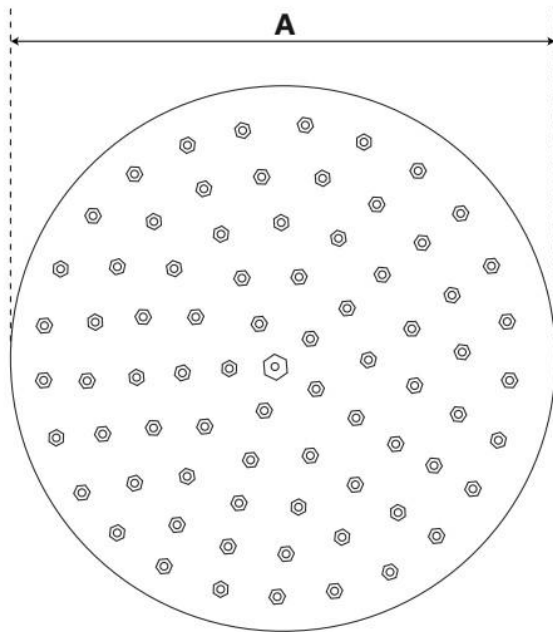

BOSTONIAN RAINFALL NOZZLE SHOWER HEAD

SKU: 926392

Code: SH250950, SH250941, SH250942, SH250953, SH250944, SH250947, SH250954, SH250946, SH482193, SH250949, SH250951, SH482194, SH250948, SH250956, SH482191, SH250945, SH482192, SH250943, SH250940, SH250958, SH250955, SH250959

FEATURES

Material: Brass

LISTED ID: 515394, 515395, 515396, 564662, 515397, 564663, 515398, 564664, 515399, 564665, 515401, 515402, 515403, 515404, 515405

ADDITIONAL FEATURES

- Can be installed on a ceiling-mount or wall mount shower arm.
 - 6", 8" and 10" shower heads are adjustable and feature a swivel connection.
 - 12" shower head is stationary and does not swivel.

REVISED 6/5/2024

BOSTONIAN RAINFALL NOZZLE SHOWER HEAD

SKU: 926392

Code: SH250950, SH250941, SH250942, SH250953, SH250944, SH250947, SH250954, SH250946, SH482193, SH250949, SH250951, SH482194, SH250948, SH250956, SH482191, SH250945, SH482192, SH250943, SH250940, SH250958, SH250955, SH250959

Reference A	Reference B	Reference C
5-1/4" (133 mm)	3" (76 mm)	2" (51 mm)
7-3/4" (197 mm)	3-1/2" (89 mm)	2-1/2" (64 mm)
10" (254 mm)	3-1/2" (89 mm)	3" (76 mm)
12" (305 mm)	4-1/4" (108 mm)	3-1/4" (83 mm)