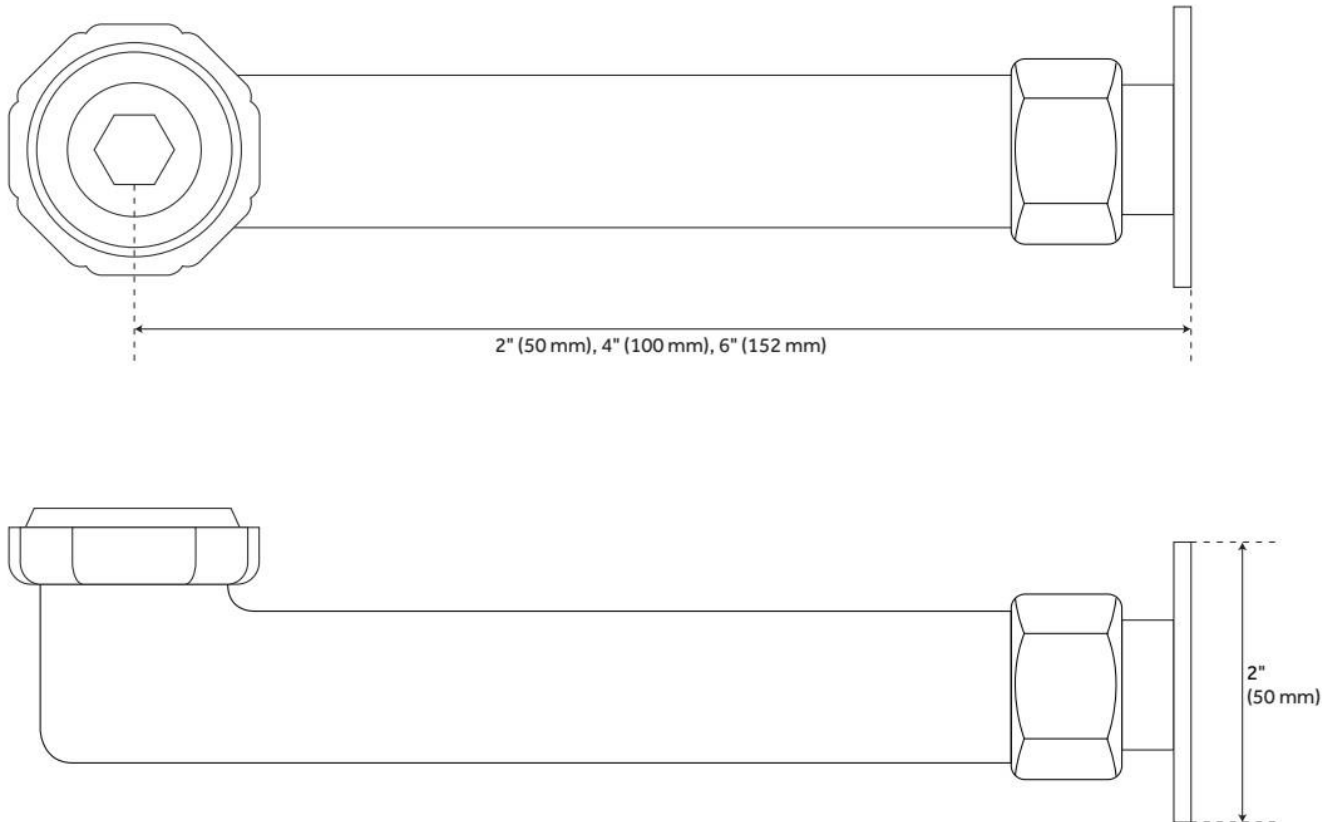

DECK MOUNT COUPLERS

SKU: 900554

Code: SH296018, SH144410, SH114306, SH419417, SH339537, SH114307, SH329259, SH419419, SH129883, SH419416, SH419418, SH419421

REVISED 5/13/2024