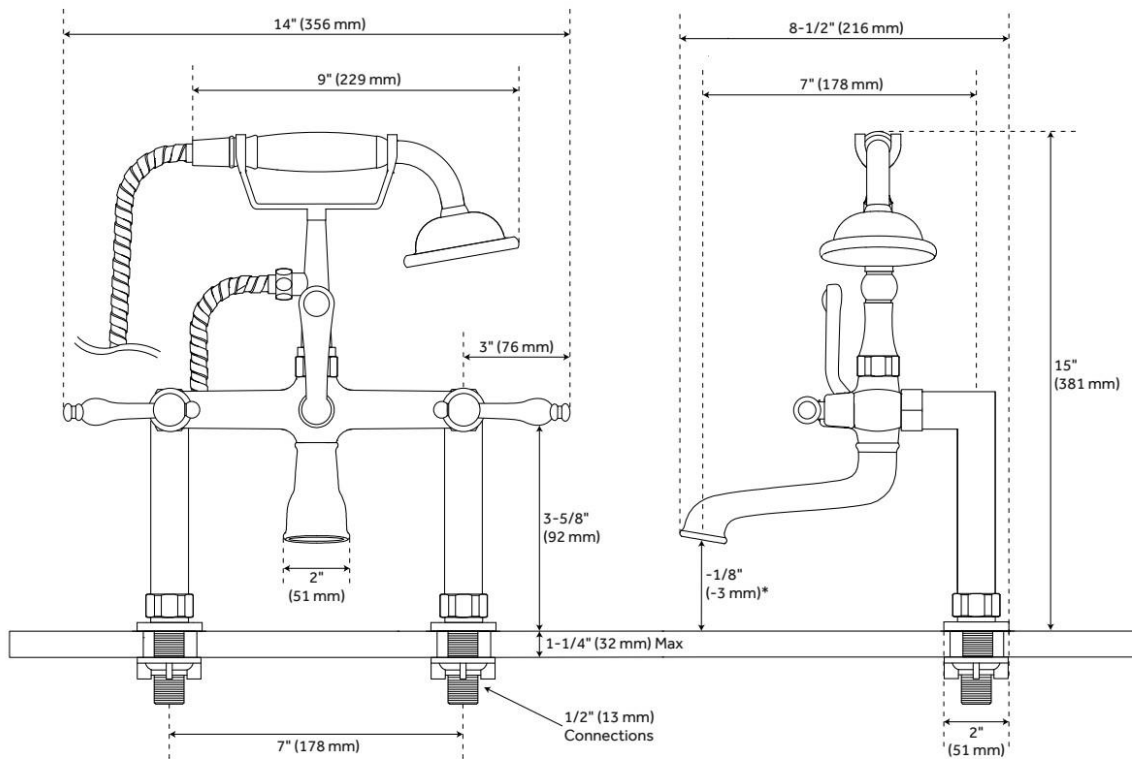

## FEATURES

Material: Metal construction for strength and durability

Installation Type: Deck Mount

Flow Rate: 13.3 gpm (50.3 L/min) @ 80 psi

Hand Shower Flow Rate: 1.8 gpm (6.8 L/min) @ 80 psi

Spray Type: Full

## ADDITIONAL FEATURES

- Choose between 2", 4", 6", or 12" deck-mount couplers.
- Hand shower rests 8" above the center of the faucet body.
- Spout drops 5" from center of faucet body.

REVISED 5/16/2024

# DECK-MOUNT TELEPHONE TUB FAUCET WITH LEVER HANDLES AND DECK COUPLERS

SKU: 926864

Code: SH402657, SH419661, SH402658, SH419660, SH419662, SH402659, SH419664, SH419663, SH402660, SH419665, SH419666, SH419667, SH421548, SH421549, SH421550