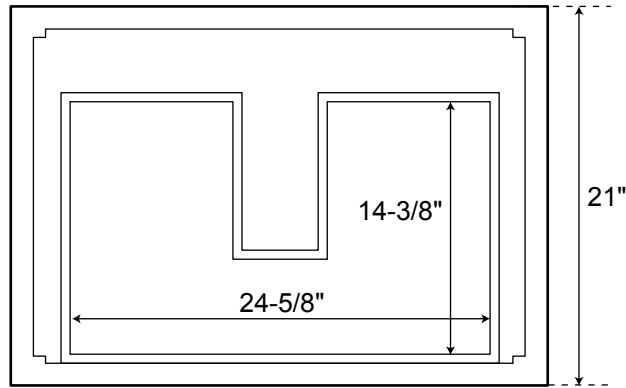

# SPECIFICATIONS

Overall Dimensions	30" W x 21" D (front to back) x 34-1/4" H
Suggested Rough-In	22"

*All measurements are approximate.*

## 30" Benoit Vanity Cabinet

Overhead Interior

Front Interior