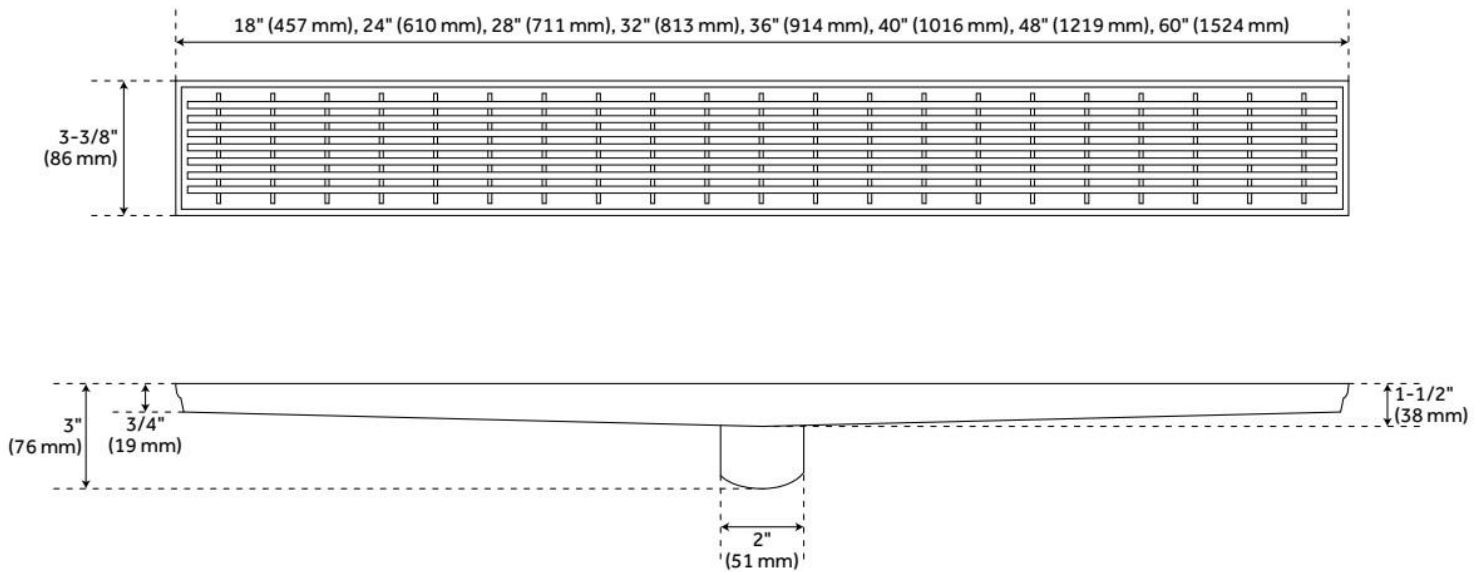

CARMEN LINEAR SHOWER DRAIN WITH DRAIN FLANGE

SKU: 927531-F

Code: SH404980, SH443168, SH404981, SH443291, SH404982, SH443292, SH404983, SH443293, SH404984, SH443294, SH404985, SH443295, SH404986, SH443296, SH404987, SH443297, SH404988, SH443298, SH404989, SH443299, SH404990, SH443302, SH404991, SH443303, SH404992, SH443304, SH404993, SH443305, SH414168, SH443308, SH414174, SH443309, SH414178, SH482701, SH414181, SH482702, SH414182, SH482703, SH414185, SH482704, SH414188, SH415680, SH415681, SH415682

FEATURES

Material: Stainless Steel

LISTED ID: SH439001*, 514200, 514041, 514045, 514202, 514205, SH439010*, 514211, SH439011*, SH439012*, 514217, SH439013*, 514220, 514199

ADDITIONAL FEATURES

- Includes the drain flange and coupling.
- Tapered bottom outlet and removable grate.
- Drain hole measures 2" diameter.
- Product is made of 304 stainless steel.
- Features a removable hair strainer basket.

REVISED 2/14/2025

PVC DRAIN FLANGE COUPLING

SKU: 399922
Code: SH399922

FEATURES

Material: PVC

ASME A112.18.2/CSA B125.2, Massachusetts Accepted, LISTED ID: SH439001*

ADDITIONAL FEATURES

- Used to connect a flexible, rubber membrane between flooring and tile shower floor.
- Connects 2-1/8" shower drain to waste pipe. Fits over 2-1/8" and inside 3" pipe.
- Includes rubber gasket.
- Made for use with Carmen (928028 & 927531), Cohen (927530 & 928029), Effendi (926148 & 928027), Loup (926146), Ortiz (928030), Siewart (926145), Thornton (928026), Reid (917170), or Werner (926147) Shower Drain, sold separately.