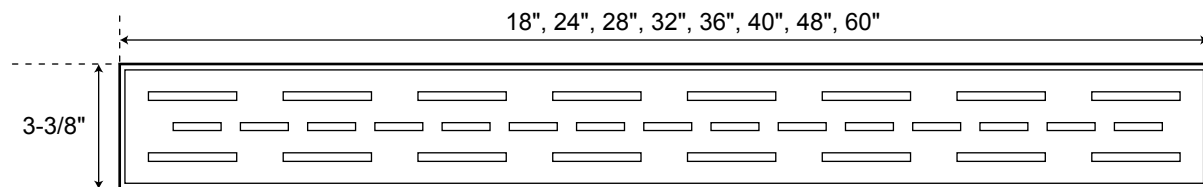

SPECIFICATIONS

18" Overall Dimensions	18" L x 3-3/8" W (front to back) x 3" H
24" Overall Dimensions	24" L x 3-3/8" W (front to back) x 3" H
28" Overall Dimensions	28" L x 3-3/8" W (front to back) x 3" H
32" Overall Dimensions	32" L x 3-3/8" W (front to back) x 3" H
36" Overall Dimensions	36" L x 3-3/8" W (front to back) x 3" H
40" Overall Dimensions	40" L x 3-3/8" W (front to back) x 3" H
48" Overall Dimensions	48" L x 3-3/8" W (front to back) x 3" H
60" Overall Dimensions	60" L x 3-3/8" W (front to back) x 3" H

All measurements are approximate.

Effendi

Linear Shower Drain

Top

Side