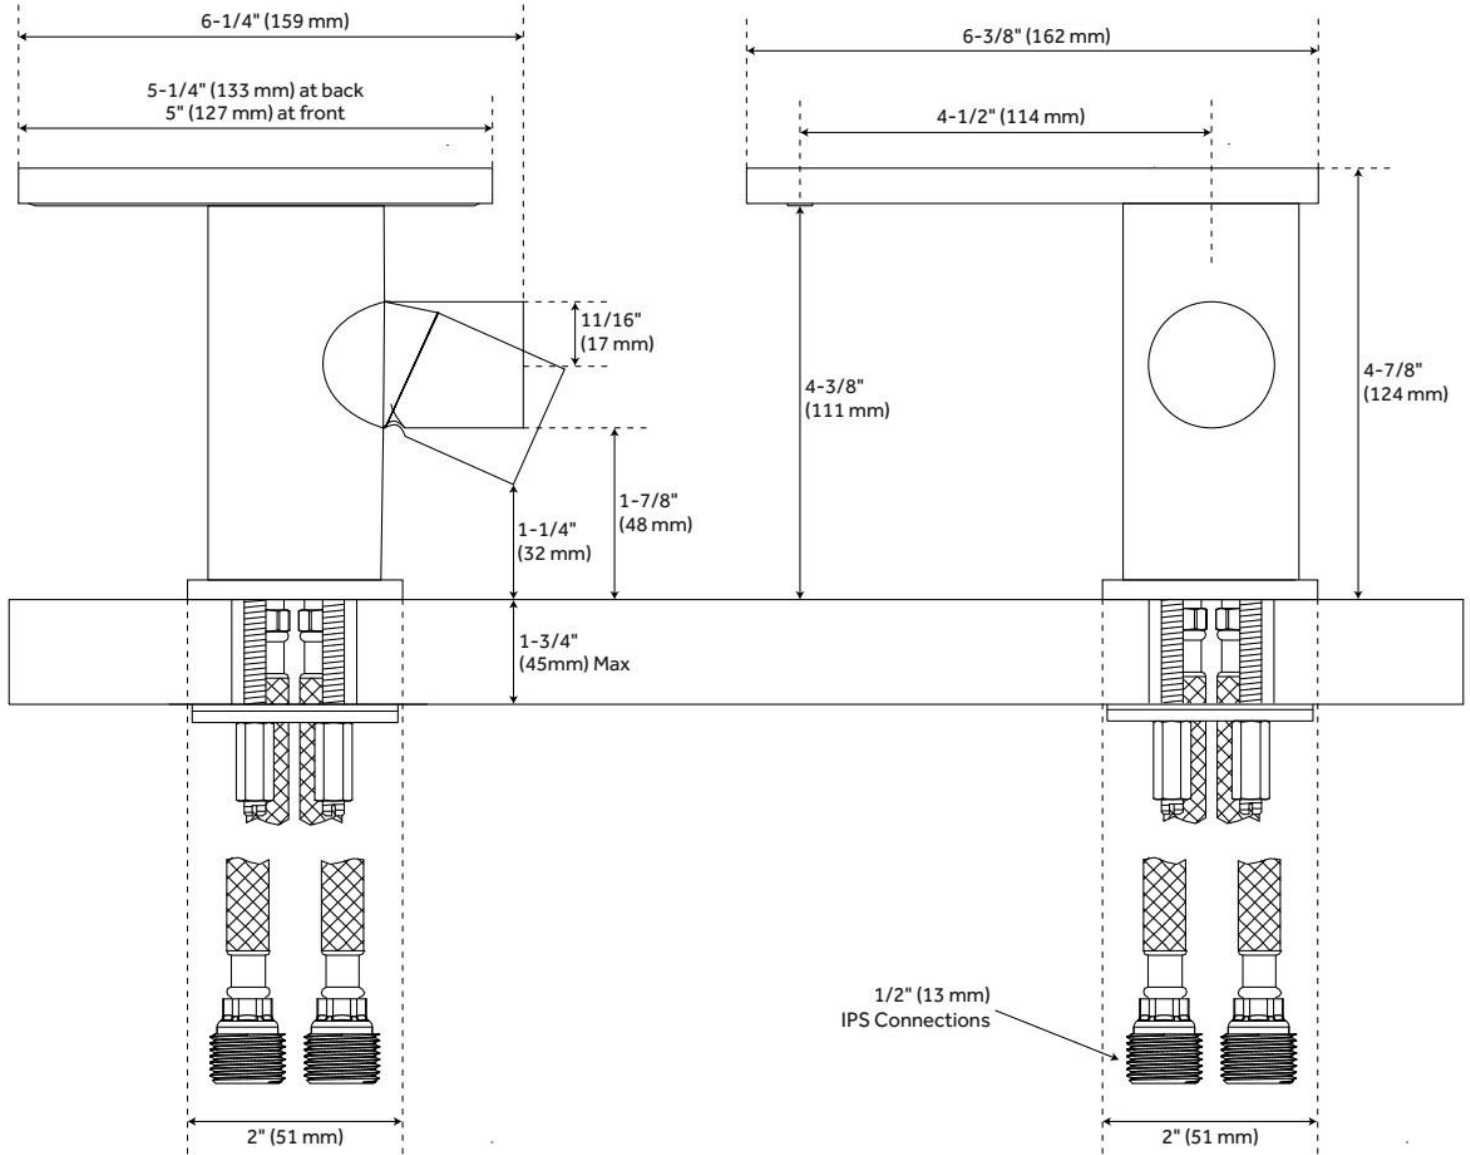

Installation Type: Single-Hole

Flow Rate: 1.2 gpm (4.5 L/min) @ 60 psi

Cartridge Type: Ceramic Disc

Swivel Spout: No

Drain Type: Metal push-pop with overflow

ASME A112.18.1/CSA B125.1, NSF/ANSI 372, NSF/ANSI 61, NSF/ANSI/CAN 61, NSF/ANSI/CAN 61-9:Q≤1, Massachusetts Accepted, LISTED ID: SH449704*

ADDITIONAL FEATURES

- Drain is compatible with sinks that have an overflow hole.

REVISED 1/29/2025

KNOX SINGLE-HOLE WATERFALL BATHROOM FAUCET WITH POP-UP DRAIN

SKU: 927743

Code: SH401753, SH414744, SH405372, SH416214

REVISED 1/29/2025

KNOX SINGLE-HOLE WATERFALL BATHROOM FAUCET WITH POP-UP DRAIN

SKU: 927743

Code: SH401753, SH414744, SH405372, SH416214

REVISED 1/29/2025