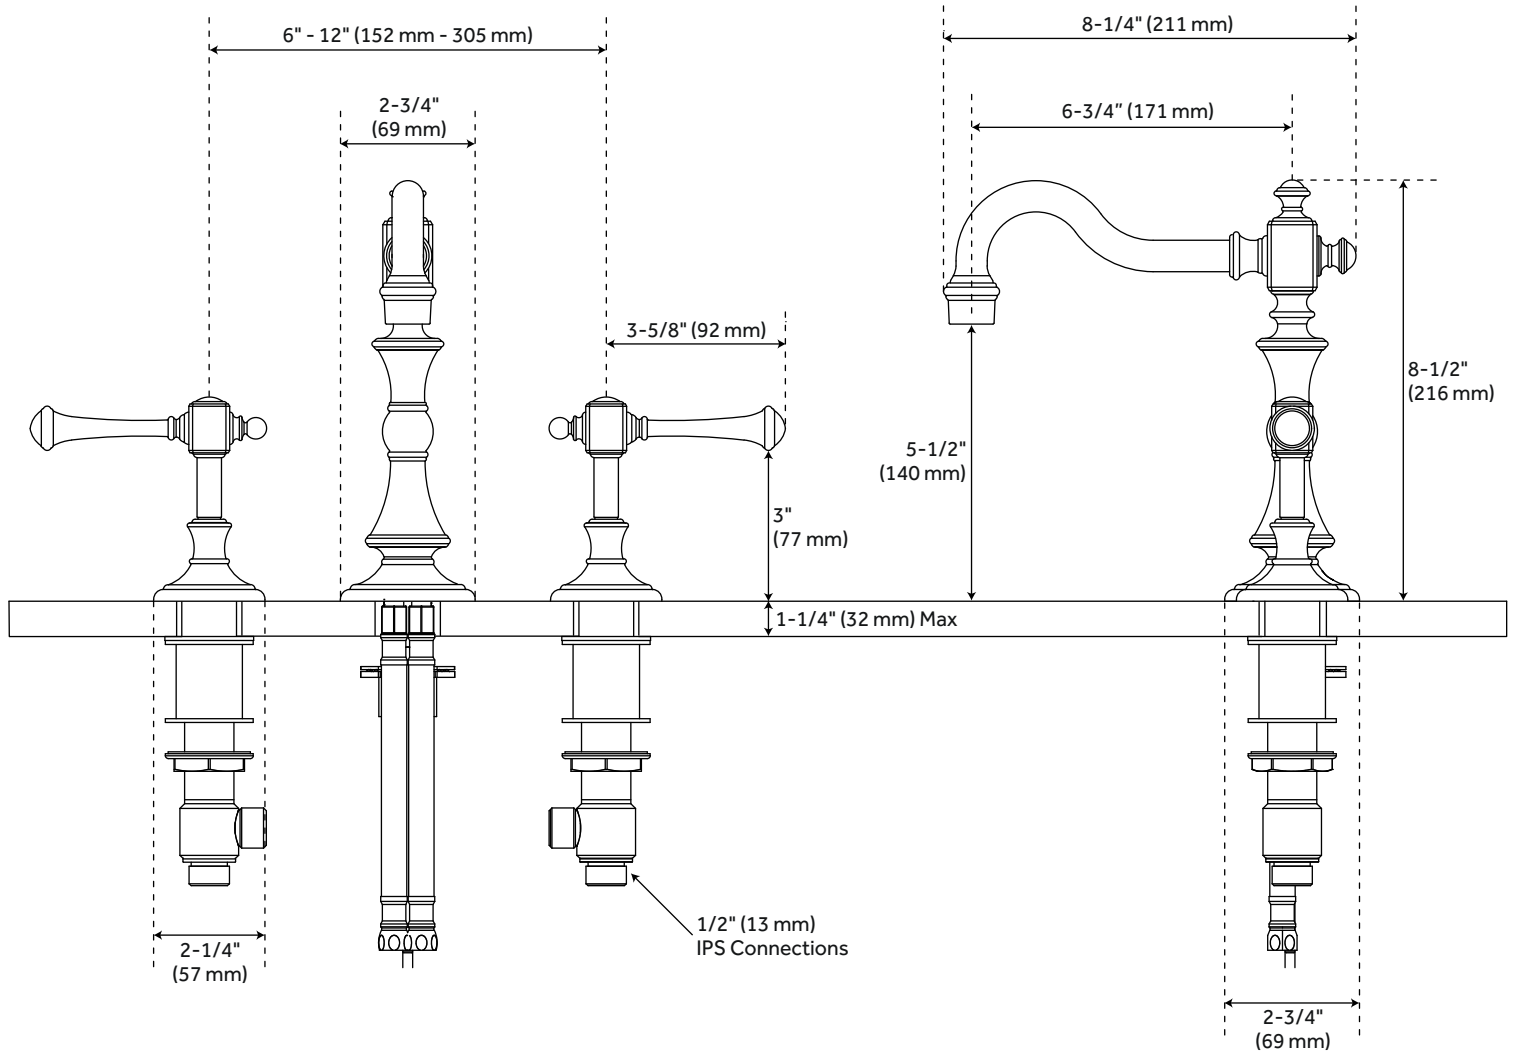

VINTAGE WIDESPREAD BATHROOM FAUCET - LEVER HANDLES

SKU: 924484

Code: SH437358, SH393429, SH339715, SH339717, SH435001

FEATURES

Installation Type: Widespread
Design: Traditional
Length: 15-1/4"
Width: 8-1/4"
Height: 8-1/2"
Base Plate Diameter: 2-3/4"
Faucet Centers: 8"
Overflow Hole: Yes
Fits Drain Hole Size: 1-1/2"
Drain Included: Yes
Faucet Material: Metal
Handle Type: Lever
Handle Length: 3-5/8"
IPS: 1/2"
Flow Rate: 1.2 gpm (gallons per minute)
Kitchen Faucet Holes: 3
Max. Countertop Thickness: 1-1/4"
Height To Spout: 5-1/2"
Spout Reach: 6-3/4"
Swivel Spout: Yes
Handle Height: 3"
Ceramic Disc Cartridges: Yes
Hot and Cold Indicators: No

REVISED 3/21/2023

VINTAGE WIDESPREAD BATHROOM FAUCET - LEVER HANDLES

SKU: 924484

Code: SH437358, SH393429, SH339715, SH339717, SH435001

ADDITIONAL FEATURES

- Drain is compatible with sinks that have an overflow hole.
- Faucet can be installed with variable centers from 6" - 12"

REVISED 3/21/2023

VINTAGE WIDESPREAD BATHROOM FAUCET - LEVER HANDLES

SKU: 924484

All dimensions and specifications are nominal and may vary. Use actual products for accuracy in critical situations.