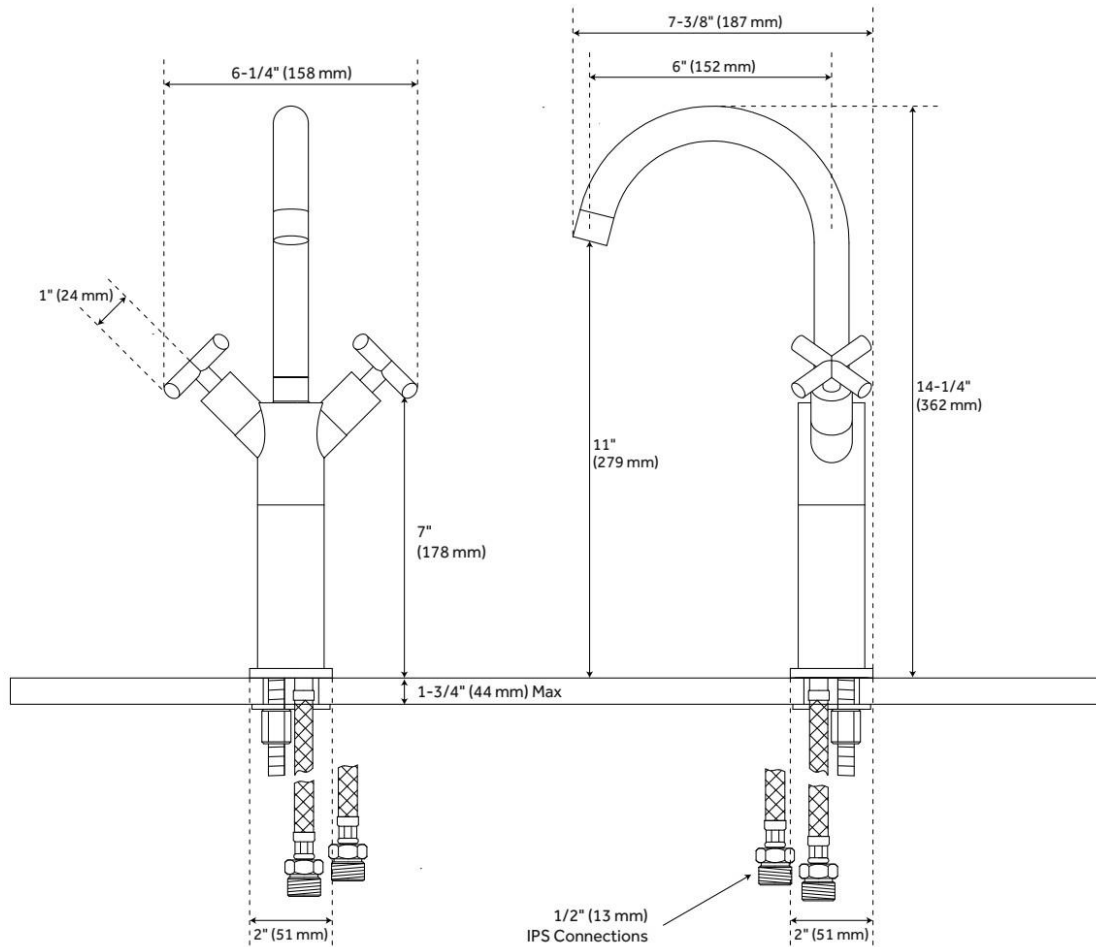

EXIRA SINGLE-HOLE VESSEL FAUCET WITH POP-UP DRAIN

SKU: 922077

Code: SH437968, SH397556, SH363045, SH363053

FEATURES

Material: Metal construction for strength and durability

Installation Type: Vessel

Flow Rate: 1.5 gpm (5.7 L/min) @ 60 psi

ADDITIONAL FEATURES

- Drain is compatible with sinks that have an overflow hole.

REVISED 5/13/2024

EXIRA SINGLE-HOLE VESSEL FAUCET WITH POP-UP DRAIN

SKU: 922077

Code: SH437968, SH397556, SH363045, SH363053

EXIRA SINGLE-HOLE VESSEL FAUCET WITH POP-UP DRAIN

SKU: 922077

All dimensions and specifications are nominal and may vary. Use actual products for accuracy in critical situations.

 SIGNATURE HARDWARE

See Website For Warranty Information
signaturehardware.com/warranty

ADDITIONAL FEATURES

- Made of solid brass.
- Completely finished with plated parts.
- Fits standard sinks with 1-1/2" drain holes.
- 1-1/4" tailpiece.

REVISED 5/13/2024

EXTENDED PRESS TYPE POP-UP BATHROOM DRAIN - 1-1/2"