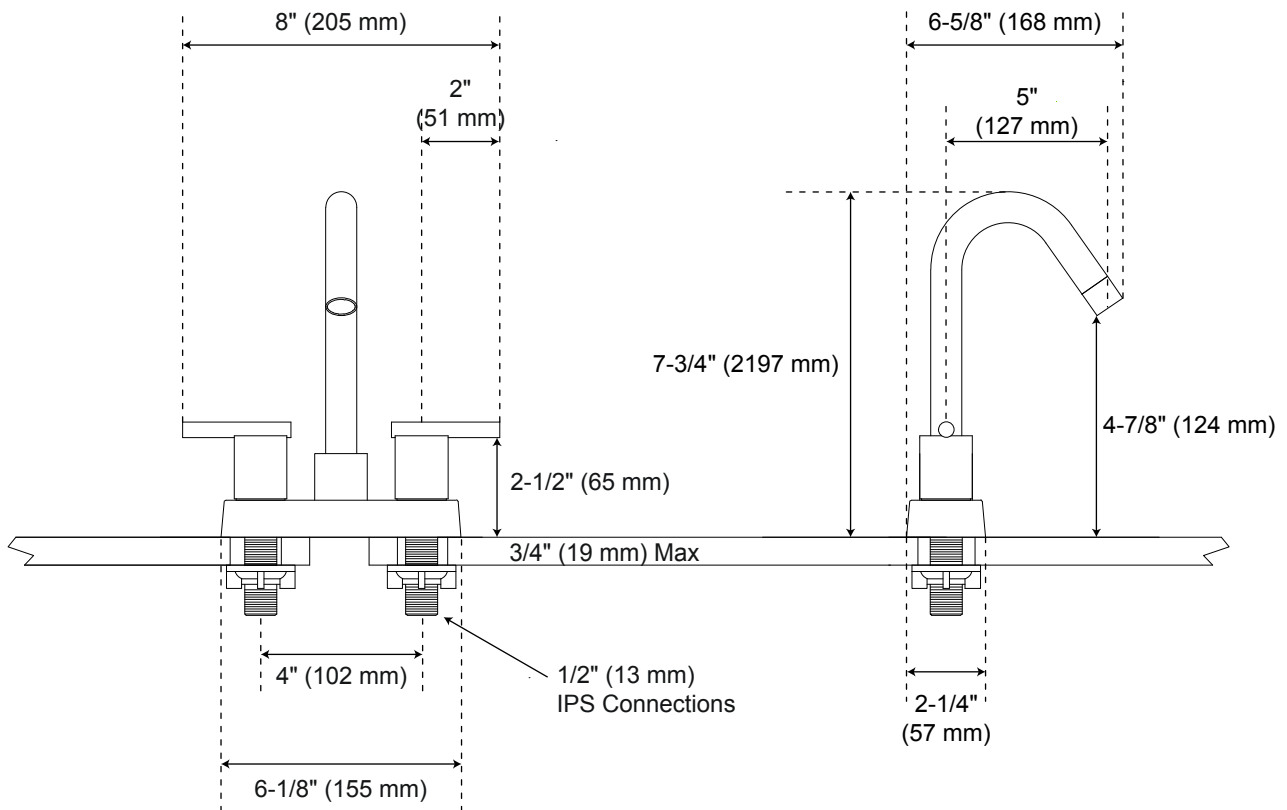

Lindo

Centerset Bathroom Sink Faucet

Front

Side

All product dimensions are nominal.