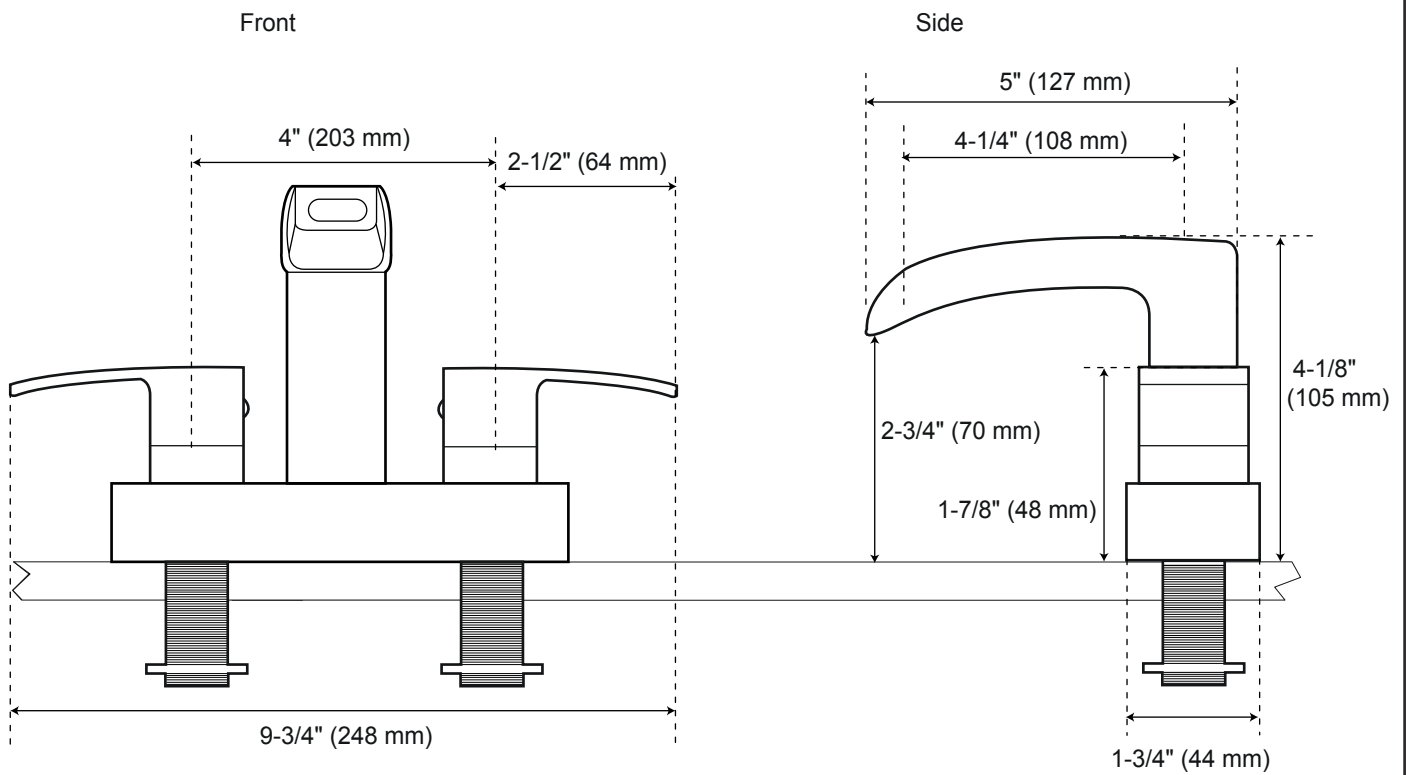

Stevens

Centerset Bathroom Faucet

All product dimensions are nominal.