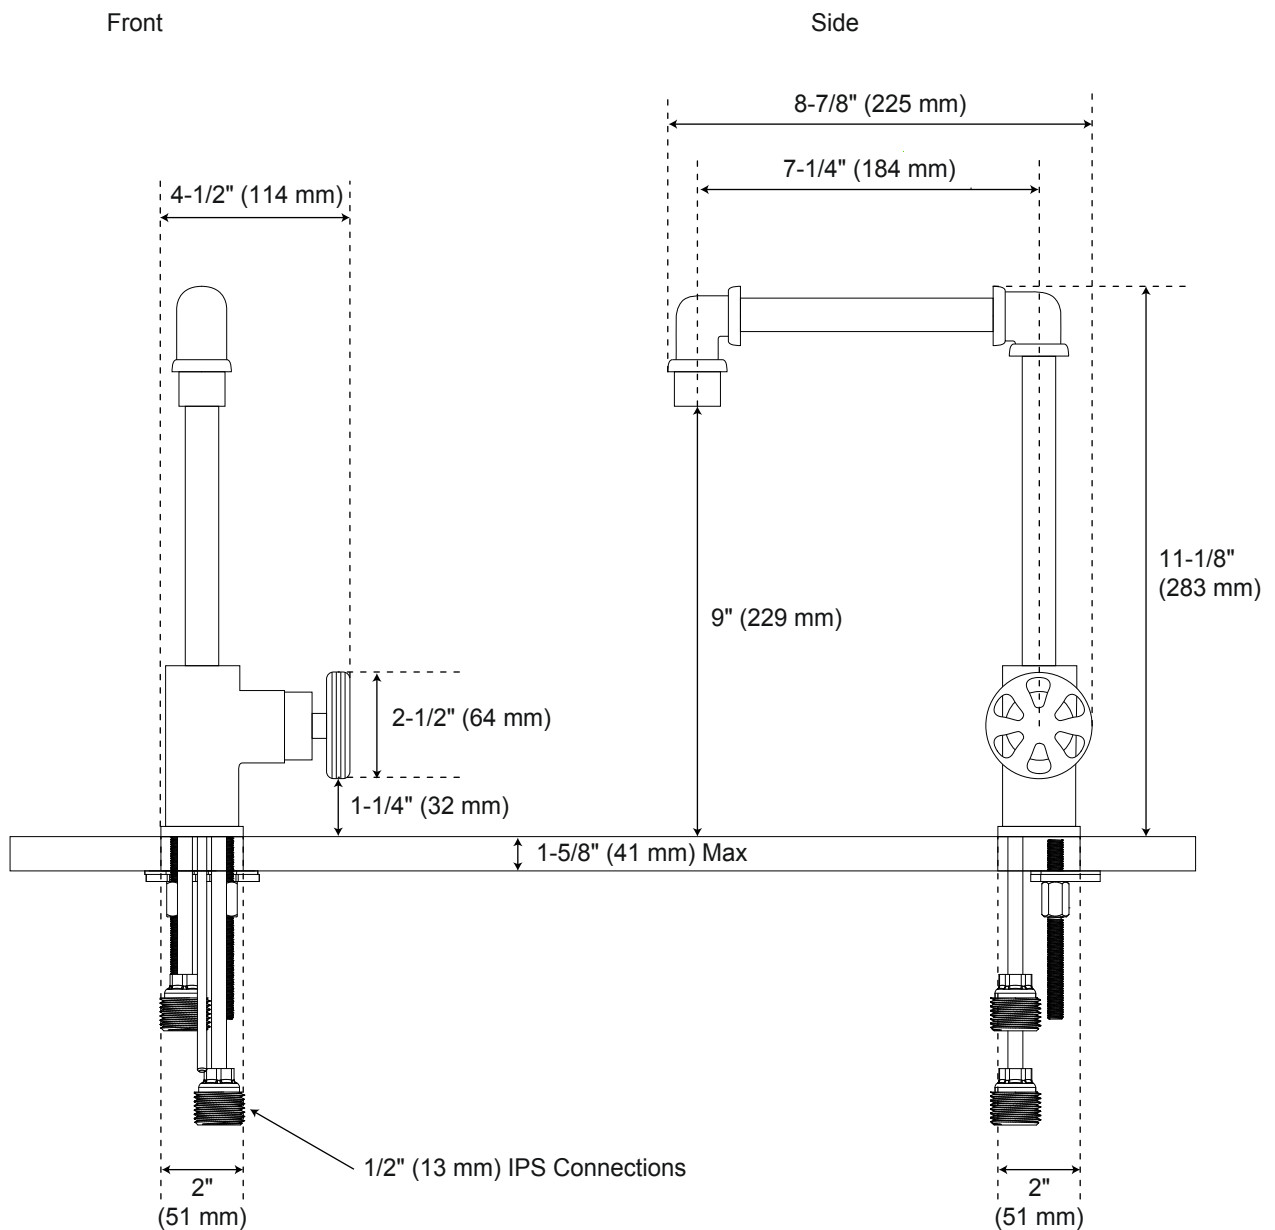

Edison

Tall Single Hole Brass Bathroom Faucet with Pop-Up Drain

All product dimensions are nominal.