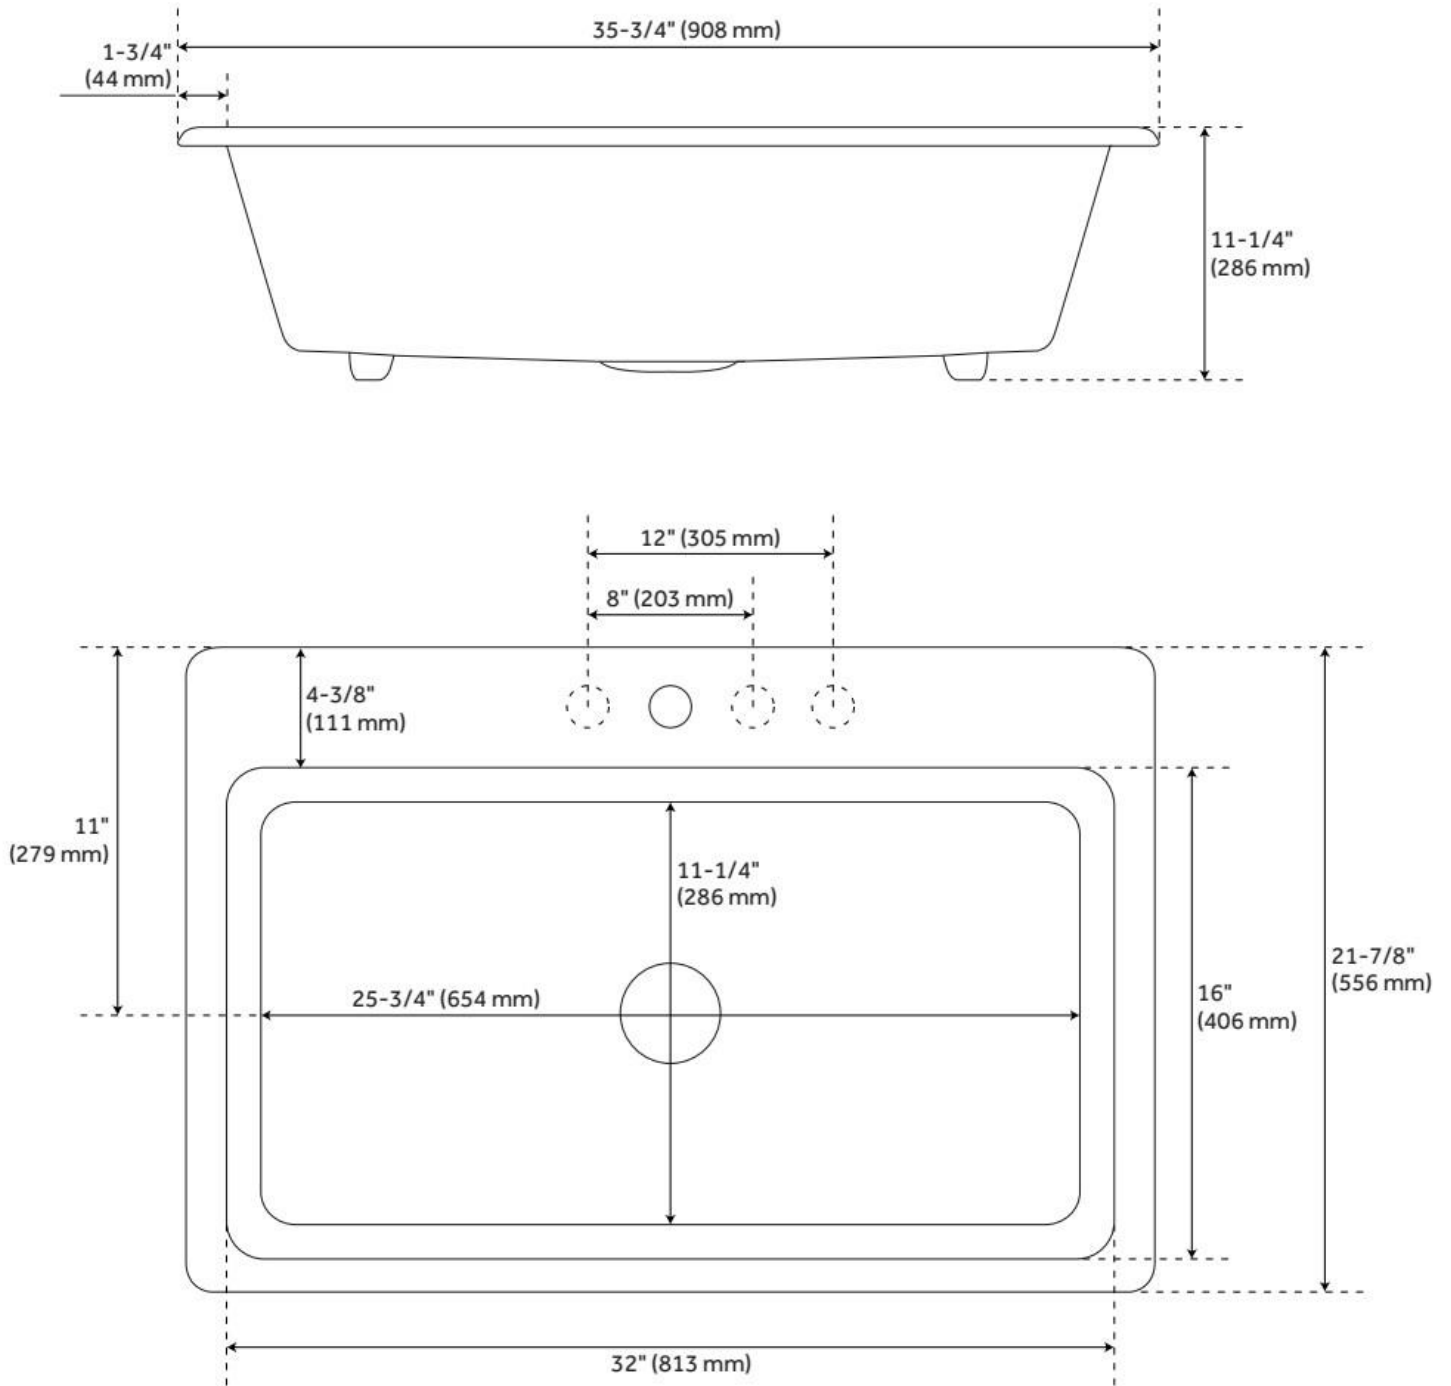

36" FRATTINA CAST IRON DROP-IN KITCHEN SINK - WHITE

SKU: 927984

Code: SH406270, SH406272

FEATURES

Material: Cast Iron
Product Finish: White
Installation Type: Drop-In
Shape: Rectangle
Drain Placement: Center
Fits Drain Hole Size: 3-1/2"
Faucet Centers: Single-Hole
Overflow Hole: No
Mounting Hardware Included: No

Optional Accessory: Strainer: SH402277, SH402283, SH402288, SH406049, SH402262, SH402266

ASME A112.19.1/CSA B45.2, LISTED ID: 515900, 515895

ADDITIONAL FEATURES

- Made of heavy cast iron with a hard enamel coating.
- Single Hole and 8" wide spread. Faucet holes for the 8" measure 8-3/4" center-to-center, and sink also has a fourth faucet hole for a hand sprayer or soap dispenser.

REVISED 7/12/2024

36" FRATTINA CAST IRON DROP-IN KITCHEN SINK - WHITE

SKU: 927984

Code: SH406270, SH406272

REVISED 7/12/2024