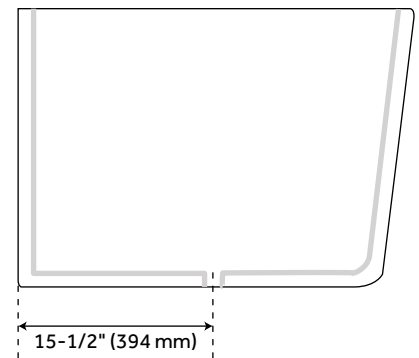

67" ARRINGTON ACRYLIC FREESTANDING TUB

SKU: 930341-67

Code: SH480880, SH441848

FEATURES

Design: Modern
Product Finish: White
Length: 67"
Width: 31-1/8"
Height: 23-1/2"
Water Depth To Overflow: 18-3/4"
Exterior Treatment: Smooth
Interior Treatment: Smooth
Drain Finish: White
Faucet Included: No
Shape: Specialty
Tub Overflow: Yes
Tub Material: Acrylic
Tub Interior Length: 46-1/2"
Tub Interior Width: 19-1/2"
Tap Deck: No
Faucet Drillings: No Drillings
Built-In Adjusters: Yes
Tub Weight Uncrated (lbs): 150
Tub Weight Crated (lbs): 260

REVISED 1/26/2023

67" ARRINGTON ACRYLIC FREESTANDING TUB

SKU: 930341-67

Code: SH480880, SH441848

ADDITIONAL FEATURES

- All dimensions are ($\pm 1/2"$).
- Formed of two acrylic sheets, the air between acting as thermal insulator.
- Optional Quick Connect Drop-In Drain Kit Includes:
 - Floor Plate, 1-1/2" PVC Pipe, 2" x 1-1/2" Trap Adapters, 1 Brass Threaded, 1 Brass Unthreaded Tailpiece and Plug.
 - Installs above your subfloor, but underneath your cement floor or tile, so you do not need access below the fixture.

REVISED 1/26/2023

67" ARRINGTON ACRYLIC FREESTANDING TUB

SKU: 930341-67

All dimensions and specifications are nominal and may vary. Use actual products for accuracy in critical situations.