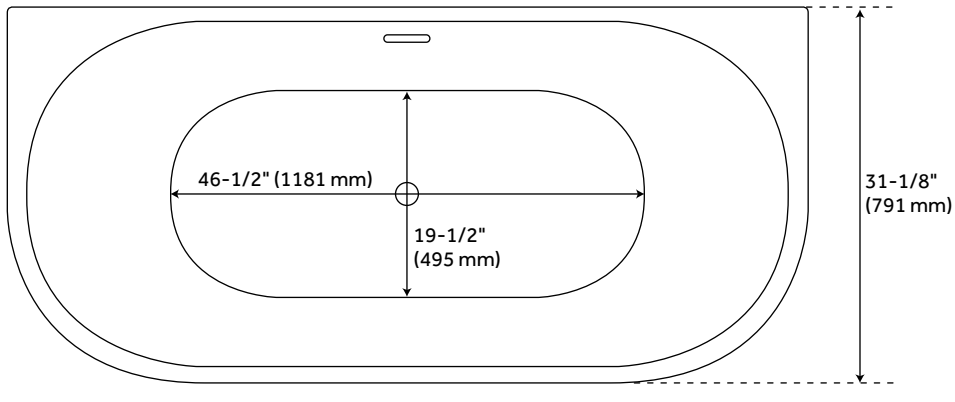

67" ARRINGTON ACRYLIC FREESTANDING TUB

SKU: 930341-67

Code: SH480880, SH441848

FEATURES

Design: Modern
Product Finish: White
Length: 67"
Width: 31-1/8"
Height: 23-1/2"
Water Depth To Overflow: 18-3/4"
Exterior Treatment: Smooth
Interior Treatment: Smooth
Drain Finish: White
Faucet Included: No
Shape: Specialty
Tub Overflow: Yes
Tub Material: Acrylic
Tub Interior Length: 46-1/2"
Tub Interior Width: 19-1/2"
Tap Deck: No
Faucet Drillings: No Drillings
Built-In Adjusters: Yes
Tub Weight Uncrated (lbs): 150
Tub Weight Crated (lbs): 260

REVISED 1/26/2023

67" ARRINGTON ACRYLIC FREESTANDING TUB

SKU: 930341-67

Code: SH480880, SH441848

ADDITIONAL FEATURES

- All dimensions are ($\pm 1/2"$).
- Formed of two acrylic sheets, the air between acting as thermal insulator.
- Optional Quick Connect Drop-In Drain Kit Includes:
 - Floor Plate, 1-1/2" PVC Pipe, 2" x 1-1/2" Trap Adapters, 1 Brass Threaded, 1 Brass Unthreaded Tailpiece and Plug.
 - Installs above your subfloor, but underneath your cement floor or tile, so you do not need access below the fixture.

REVISED 1/26/2023

67" ARRINGTON ACRYLIC FREESTANDING TUB

SKU: 930341-67

All dimensions and specifications are nominal and may vary. Use actual products for accuracy in critical situations.