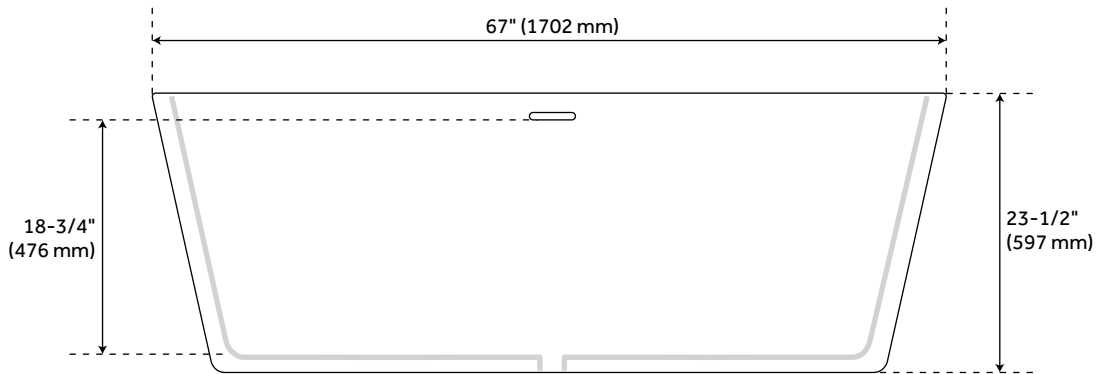

67" ARRINGTON ACRYLIC FREESTANDING TUB

SKU: 930341-67

Code: SH480880, SH441848

FEATURES

Design: Modern
Product Finish: White
Length: 67"
Width: 31-1/8"
Height: 23-1/2"
Water Depth To Overflow: 18-3/4"
Exterior Treatment: Smooth
Interior Treatment: Smooth
Drain Finish: White
Faucet Included: No
Shape: Specialty
Tub Overflow: Yes
Tub Material: Acrylic
Tub Interior Length: 46-1/2"
Tub Interior Width: 19-1/2"
Tap Deck: No
Faucet Drillings: No Drillings
Built-In Adjusters: Yes
Tub Weight Uncrated (lbs): 150
Tub Weight Crated (lbs): 260

REVISED 1/26/2023

67" ARRINGTON ACRYLIC FREESTANDING TUB

SKU: 930341-67

Code: SH480880, SH441848

ADDITIONAL FEATURES

- All dimensions are ($\pm 1/2"$).
- Formed of two acrylic sheets, the air between acting as thermal insulator.
- Optional Quick Connect Drop-In Drain Kit Includes:
 - Floor Plate, 1-1/2" PVC Pipe, 2" x 1-1/2" Trap Adapters, 1 Brass Threaded, 1 Brass Unthreaded Tailpiece and Plug.
 - Installs above your subfloor, but underneath your cement floor or tile, so you do not need access below the fixture.

REVISED 1/26/2023

67" ARRINGTON ACRYLIC FREESTANDING TUB

SKU: 930341-67

All dimensions and specifications are nominal and may vary. Use actual products for accuracy in critical situations.