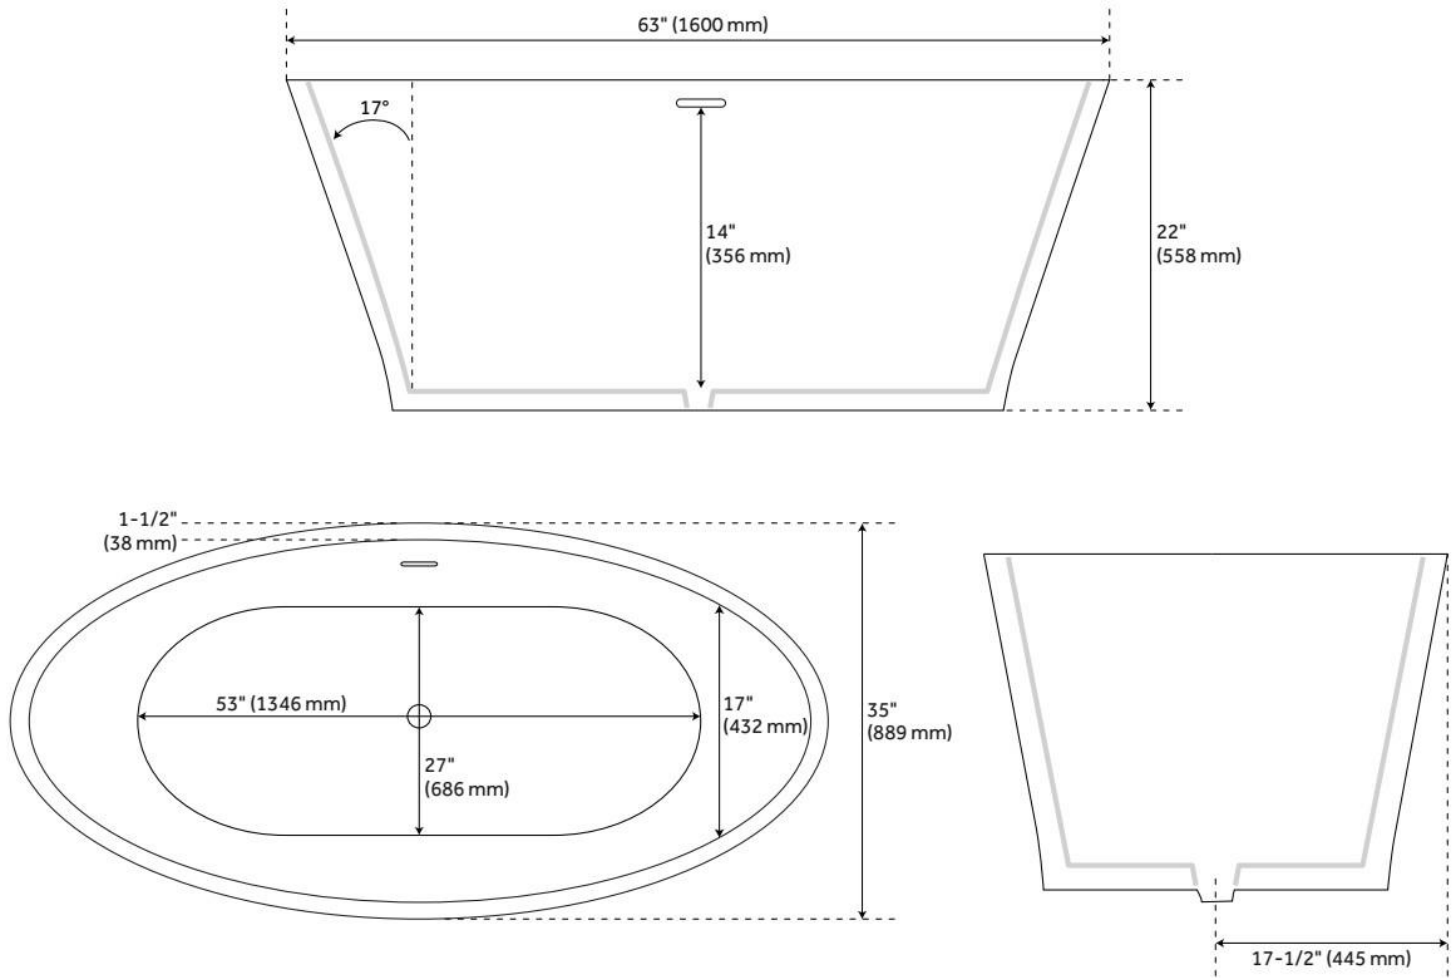

63" LESA SOLID SURFACE FREESTANDING TUB - MATTE FINISH

SKU: 328615
Code: SH328615

FEATURES

Tub Material: Solid Surface
Product Finish: White
Shape: Oval
Tub Drain Placement: Center
Drain Included: Yes
Water Depth to Overflow: 14"
Water Capacity (Gallons): 86
Built-In Adjusters: Yes
Tub Weight Uncrated (lbs): 350
Optional Accessory: 428473

CSA B45.5/IAPMO Z124, Massachusetts Accepted, LISTED ID: SH112144MWH

ADDITIONAL FEATURES

- Dimensions: 63" L x 35" W (front to back) x 22" H (± 1 ").
- Tub material is solid and the same color throughout.
- Exterior matte finish is easy to maintain and repair, if needed.
- Tub is 1-1/2" thick at rim.

REVISED 6/25/2024

63" LESA SOLID SURFACE FREESTANDING TUB - MATTE FINISH

SKU: 328615
Code: SH328615

REVISED 6/25/2024