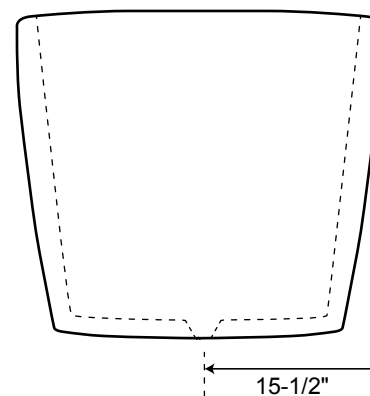

SPECIFICATIONS

Dimensions	63" L x 31-1/2" W (front to back) x 24-1/4" H
Water Capacity	
without overflow	61 gallons
with overflow	51 gallons
Water Depth	
to top of tub	18-1/2" H
to overflow	15-3/4" H
Tub Weight Uncrated	108 lbs.
Tub Rim	1-1/4" wide
Faucet Configurations	no faucet drilling

63" Eden

Freestanding Acrylic Tub

All measurements are approximate.

SPECIFICATIONS

Dimensions	58-7/8" L x 31-3/4" W (front to back) x 24" H
Water Capacity	
without overflow	56 gallons
with overflow	47 gallons
Water Depth	
to top of tub	19" H
to overflow	16-1/4" H
Tub Weight Uncrated	105 lbs.
Tub Rim	1-1/2" wide
Faucet Configurations	no faucet drilling

59" Eden

Freestanding Acrylic Tub

All measurements are approximate.

SPECIFICATIONS

Dimensions	66-3/4" L x 31-1/2" W (front to back) x 23-3/4" H
Water Capacity	
without overflow	71 gallons
with overflow	60 gallons
Water Depth	
to top of tub	18-3/4" H
to overflow	16" H
Tub Weight Uncrated	122 lbs.
Tub Rim	1-1/2" wide
Faucet Configurations	no faucet drilling

67" Eden Freestanding Acrylic Tub

All measurements are approximate.