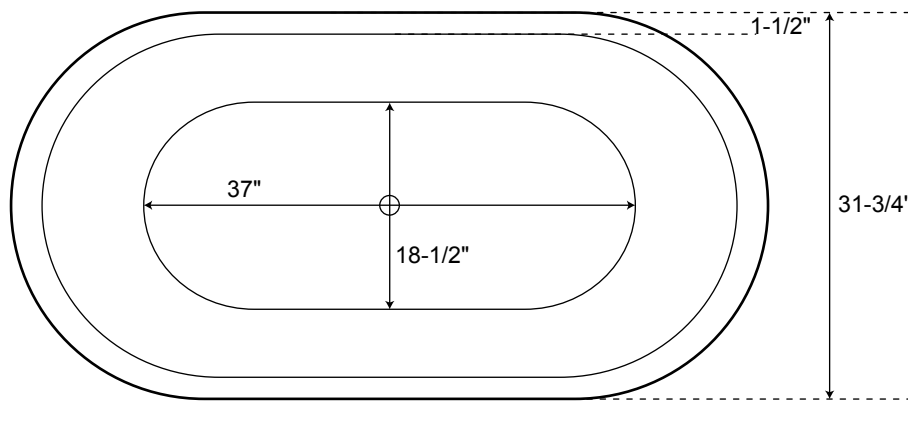

SPECIFICATIONS

Dimensions	63" L x 31-1/2" W (front to back) x 24-1/4" H
Water Capacity	
without overflow	61 gallons
with overflow	51 gallons
Water Depth	
to top of tub	18-1/2" H
to overflow	15-3/4" H
Tub Weight Uncrated	108 lbs.
Tub Rim	1-1/4" wide
Faucet Configurations	no faucet drilling

63" Eden

Freestanding Acrylic Tub

All measurements are approximate.

SPECIFICATIONS

Dimensions	58-7/8" L x 31-3/4" W (front to back) x 24" H
Water Capacity	
without overflow	56 gallons
with overflow	47 gallons
Water Depth	
to top of tub	19" H
to overflow	16-1/4" H
Tub Weight Uncrated	105 lbs.
Tub Rim	1-1/2" wide
Faucet Configurations	no faucet drilling

59" Eden

Freestanding Acrylic Tub

All measurements are approximate.

SPECIFICATIONS

Dimensions	66-3/4" L x 31-1/2" W (front to back) x 23-3/4" H
Water Capacity	
without overflow	71 gallons
with overflow	60 gallons
Water Depth	
to top of tub	18-3/4" H
to overflow	16" H
Tub Weight Uncrated	122 lbs.
Tub Rim	1-1/2" wide
Faucet Configurations	no faucet drilling

67" Eden Freestanding Acrylic Tub

All measurements are approximate.