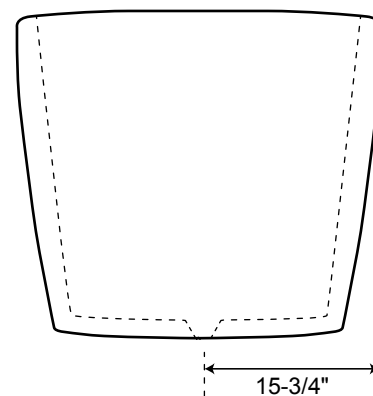

SPECIFICATIONS

Dimensions	63" L x 31-1/2" W (front to back) x 24-1/4" H
Water Capacity	
without overflow	61 gallons
with overflow	51 gallons
Water Depth	
to top of tub	18-1/2" H
to overflow	15-3/4" H
Tub Weight Uncrated	108 lbs.
Tub Rim	1-1/4" wide
Faucet Configurations	no faucet drilling

63" Eden

Freestanding Acrylic Tub

All measurements are approximate.

SPECIFICATIONS

Dimensions	58-7/8" L x 31-3/4" W (front to back) x 24" H
Water Capacity	
without overflow	56 gallons
with overflow	47 gallons
Water Depth	
to top of tub	19" H
to overflow	16-1/4" H
Tub Weight Uncrated	105 lbs.
Tub Rim	1-1/2" wide
Faucet Configurations	no faucet drilling

59" Eden

Freestanding Acrylic Tub

All measurements are approximate.

SPECIFICATIONS

Dimensions	66-3/4" L x 31-1/2" W (front to back) x 23-3/4" H
Water Capacity	
without overflow	71 gallons
with overflow	60 gallons
Water Depth	
to top of tub	18-3/4" H
to overflow	16" H
Tub Weight Uncrated	122 lbs.
Tub Rim	1-1/2" wide
Faucet Configurations	no faucet drilling

67" Eden Freestanding Acrylic Tub

All measurements are approximate.