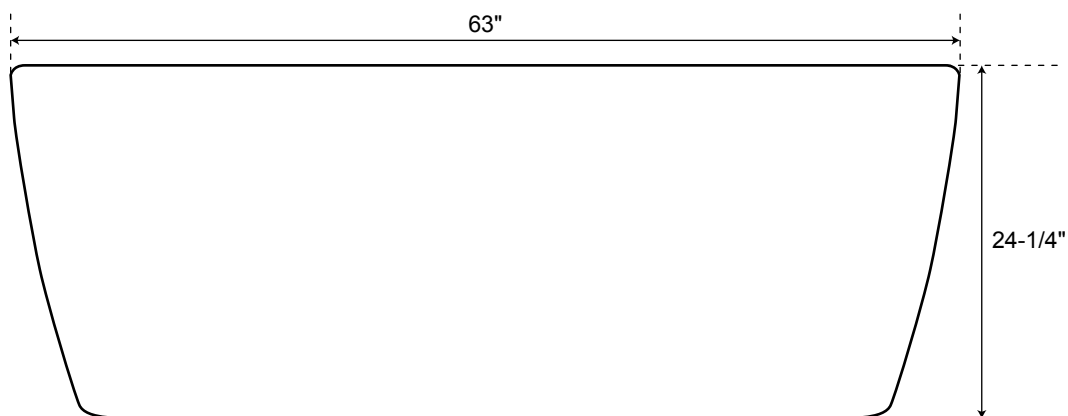

SPECIFICATIONS

Dimensions	63" L x 31-1/2" W (front to back) x 24-1/4" H
Water Capacity	
without overflow	61 gallons
with overflow	51 gallons
Water Depth	
to top of tub	18-1/2" H
to overflow	15-3/4" H
Tub Weight Uncrated	108 lbs.
Tub Rim	1-1/4" wide
Faucet Configurations	no faucet drilling

63" Eden

Freestanding Acrylic Tub

All measurements are approximate.

SPECIFICATIONS

Dimensions	58-7/8" L x 31-3/4" W (front to back) x 24" H
Water Capacity	
without overflow	56 gallons
with overflow	47 gallons
Water Depth	
to top of tub	19" H
to overflow	16-1/4" H
Tub Weight Uncrated	105 lbs.
Tub Rim	1-1/2" wide
Faucet Configurations	no faucet drilling

59" Eden

Freestanding Acrylic Tub

All measurements are approximate.

SPECIFICATIONS

Dimensions	66-3/4" L x 31-1/2" W (front to back) x 23-3/4" H
Water Capacity	
without overflow	71 gallons
with overflow	60 gallons
Water Depth	
to top of tub	18-3/4" H
to overflow	16" H
Tub Weight Uncrated	122 lbs.
Tub Rim	1-1/2" wide
Faucet Configurations	no faucet drilling

67" Eden Freestanding Acrylic Tub

All measurements are approximate.