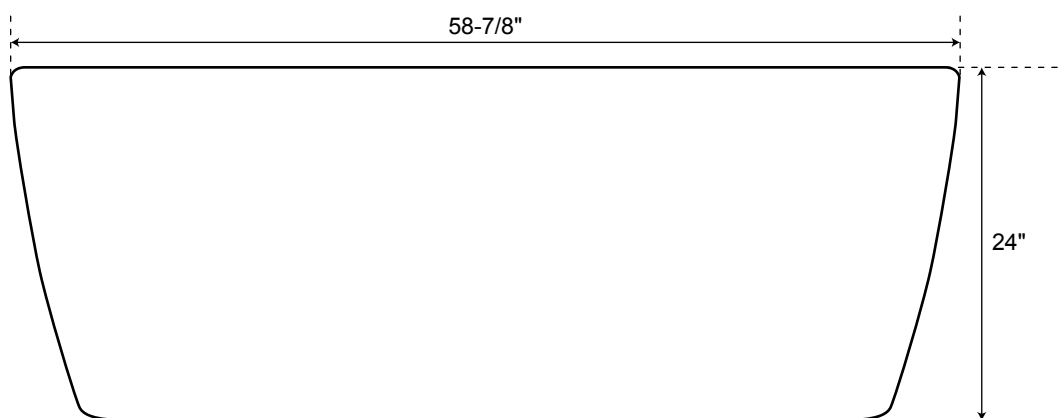

SPECIFICATIONS

Dimensions	63" L x 31-1/2" W (front to back) x 24-1/4" H
Water Capacity	
without overflow	61 gallons
with overflow	51 gallons
Water Depth	
to top of tub	18-1/2" H
to overflow	15-3/4" H
Tub Weight Uncrated	108 lbs.
Tub Rim	1-1/4" wide
Faucet Configurations	no faucet drilling

63" Eden

Freestanding Acrylic Tub

All measurements are approximate.

SPECIFICATIONS

Dimensions	58-7/8" L x 31-3/4" W (front to back) x 24" H
Water Capacity	
without overflow	56 gallons
with overflow	47 gallons
Water Depth	
to top of tub	19" H
to overflow	16-1/4" H
Tub Weight Uncrated	105 lbs.
Tub Rim	1-1/2" wide
Faucet Configurations	no faucet drilling

59" Eden

Freestanding Acrylic Tub

All measurements are approximate.

SPECIFICATIONS

Dimensions	66-3/4" L x 31-1/2" W (front to back) x 23-3/4" H
Water Capacity	
without overflow	71 gallons
with overflow	60 gallons
Water Depth	
to top of tub	18-3/4" H
to overflow	16" H
Tub Weight Uncrated	122 lbs.
Tub Rim	1-1/2" wide
Faucet Configurations	no faucet drilling

67" Eden Freestanding Acrylic Tub

All measurements are approximate.