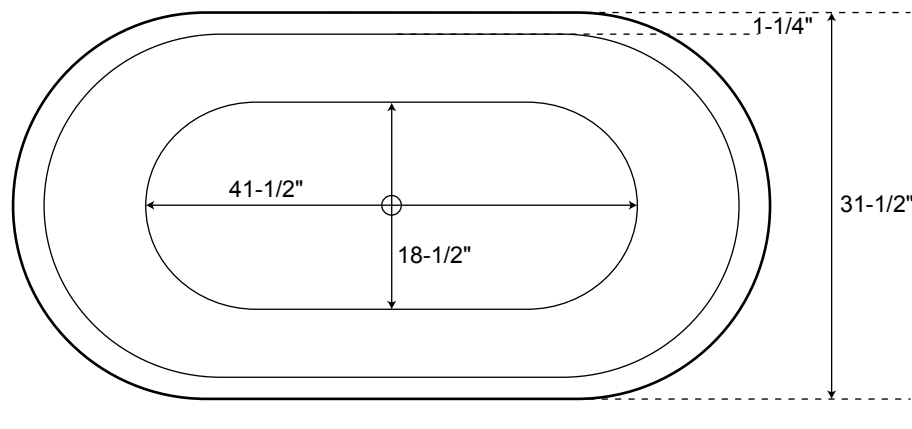

SPECIFICATIONS

Dimensions	63" L x 31-1/2" W (front to back) x 24-1/4" H
Water Capacity	
without overflow	61 gallons
with overflow	51 gallons
Water Depth	
to top of tub	18-1/2" H
to overflow	15-3/4" H
Tub Weight Uncrated	108 lbs.
Tub Rim	1-1/4" wide
Faucet Configurations	no faucet drilling

63" Eden

Freestanding Acrylic Tub

All measurements are approximate.

SPECIFICATIONS

Dimensions	58-7/8" L x 31-3/4" W (front to back) x 24" H
Water Capacity	
without overflow	56 gallons
with overflow	47 gallons
Water Depth	
to top of tub	19" H
to overflow	16-1/4" H
Tub Weight Uncrated	105 lbs.
Tub Rim	1-1/2" wide
Faucet Configurations	no faucet drilling

59" Eden

Freestanding Acrylic Tub

All measurements are approximate.

SPECIFICATIONS

Dimensions	66-3/4" L x 31-1/2" W (front to back) x 23-3/4" H
Water Capacity	
without overflow	71 gallons
with overflow	60 gallons
Water Depth	
to top of tub	18-3/4" H
to overflow	16" H
Tub Weight Uncrated	122 lbs.
Tub Rim	1-1/2" wide
Faucet Configurations	no faucet drilling

67" Eden Freestanding Acrylic Tub

All measurements are approximate.