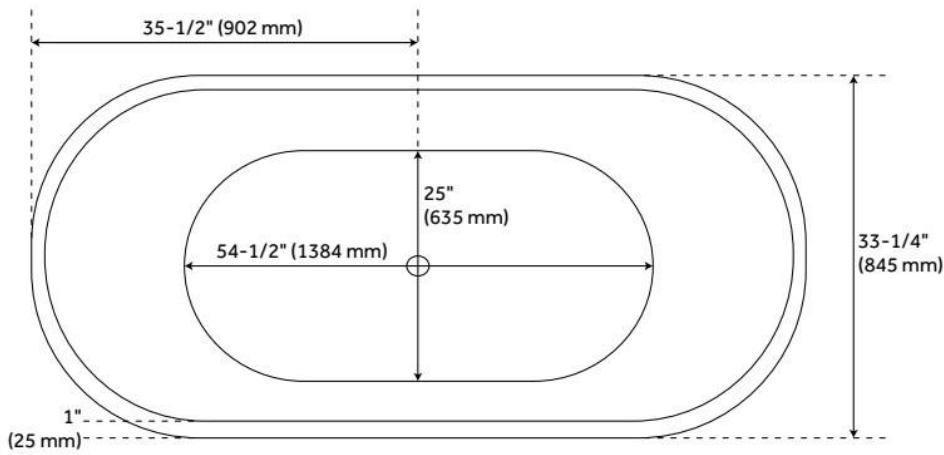

71" WINIFRED SOLID SURFACE TUB - INTEGRAL OVERFLOW & WHITE DRAIN - MATTE FINISH

SKU: 320386
Code: SH320386

FEATURES

Tub Material: Solid Surface
Product Finish: White
Shape: Oval
Tub Drain Placement: Center
Drain Included: Yes
Water Depth to Overflow: 12-1/8"
Water Capacity (Gallons): 70
Built-In Adjusters: Yes
Tub Weight Uncrated (lbs): 338
Optional Accessory: 428473

CSA B45.5/IAPMO Z124, Massachusetts Accepted, LISTED ID: SH112147MWH

ADDITIONAL FEATURES

- 71" Dimensions: 71-1/2" L x 33-1/4" W (front to back) x 23" H (\pm 1"). Water capacity with integral overflow: 70 gallons.
- Tub material is solid and the same color throughout.
- Optional Quick Connect Drop-In Drain Kit Includes:
 - Floor Plate, 1-1/2" PVC Pipe, 2" x 1-1/2" Trap Adapters, 1 Brass Threaded, 1 Brass Unthreaded Tailpiece and Plug.
 - Installs above your subfloor, but underneath your cement floor or tile, so you do not need access below the fixture.

REVISED 6/27/2024

71" WINIFRED SOLID SURFACE TUB - INTEGRAL OVERFLOW & WHITE DRAIN - MATTE FINISH

SKU: 320386
Code: SH320386

REVISED 6/27/2024