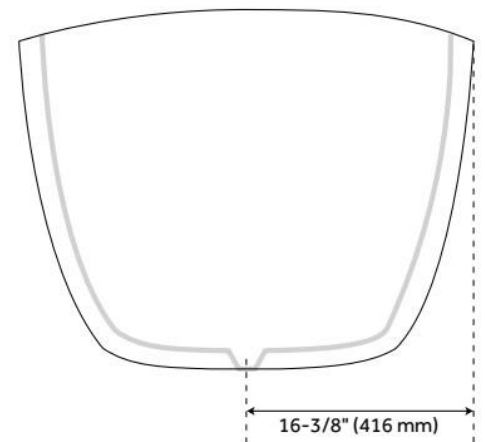

71" WINIFRED SOLID SURFACE TUB - INTEGRAL OVERFLOW & WHITE DRAIN - MATTE FINISH

SKU: 320386
Code: SH320386

FEATURES

Tub Material: Solid Surface
Product Finish: White
Shape: Oval
Tub Drain Placement: Center
Drain Included: Yes
Water Depth to Overflow: 12-1/8"
Water Capacity (Gallons): 70
Built-In Adjusters: Yes
Tub Weight Uncrated (lbs): 338
Optional Accessory: 428473

CSA B45.5/IAPMO Z124, Massachusetts Accepted, LISTED ID: SH112147MWH

ADDITIONAL FEATURES

- 71" Dimensions: 71-1/2" L x 33-1/4" W (front to back) x 23" H (\pm 1"). Water capacity with integral overflow: 70 gallons.
- Tub material is solid and the same color throughout.
- Optional Quick Connect Drop-In Drain Kit Includes:
 - Floor Plate, 1-1/2" PVC Pipe, 2" x 1-1/2" Trap Adapters, 1 Brass Threaded, 1 Brass Unthreaded Tailpiece and Plug.
 - Installs above your subfloor, but underneath your cement floor or tile, so you do not need access below the fixture.

REVISED 6/27/2024

71" WINIFRED SOLID SURFACE TUB - INTEGRAL OVERFLOW & WHITE DRAIN - MATTE FINISH

SKU: 320386
Code: SH320386

REVISED 6/27/2024