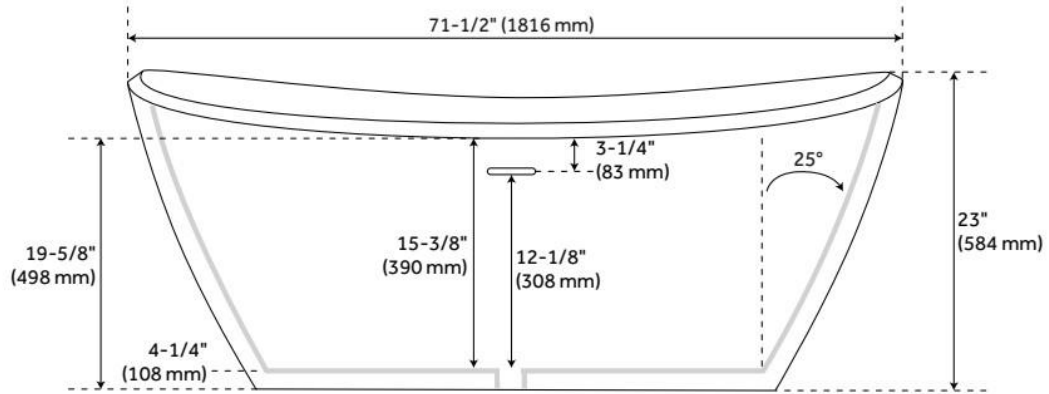

71" WINIFRED SOLID SURFACE TUB - INTEGRAL OVERFLOW & WHITE DRAIN - MATTE FINISH

SKU: 320386
Code: SH320386

FEATURES

Tub Material: Solid Surface
Product Finish: White
Shape: Oval
Tub Drain Placement: Center
Drain Included: Yes
Water Depth to Overflow: 12-1/8"
Water Capacity (Gallons): 70
Built-In Adjusters: Yes
Tub Weight Uncrated (lbs): 338
Optional Accessory: 428473

CSA B45.5/IAPMO Z124, Massachusetts Accepted, LISTED ID: SH112147MWH

ADDITIONAL FEATURES

- 71" Dimensions: 71-1/2" L x 33-1/4" W (front to back) x 23" H (\pm 1"). Water capacity with integral overflow: 70 gallons.
- Tub material is solid and the same color throughout.
- Optional Quick Connect Drop-In Drain Kit Includes:
 - Floor Plate, 1-1/2" PVC Pipe, 2" x 1-1/2" Trap Adapters, 1 Brass Threaded, 1 Brass Unthreaded Tailpiece and Plug.
 - Installs above your subfloor, but underneath your cement floor or tile, so you do not need access below the fixture.

REVISED 6/27/2024

71" WINIFRED SOLID SURFACE TUB - INTEGRAL OVERFLOW & WHITE DRAIN - MATTE FINISH

SKU: 320386
Code: SH320386

REVISED 6/27/2024