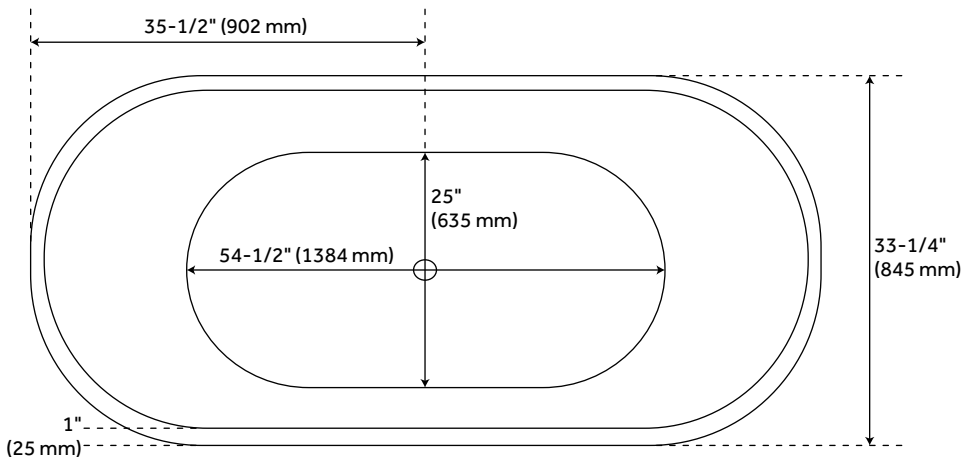

71" WINIFRED SOLID SURFACE TUB - INTEGRAL OVERFLOW & WHITE DRAIN - MATTE FINISH

SKU: 320386
Code: SH320386

FEATURES

Installation Type: Freestanding
Features: Integral Drain & Overflow
Design: Modern
Product Finish: White
Material: Solid Surface
Length: 71-1/2"
Width: 33-1/4"
Height: 23"
Depth: 15-3/8 in
Water Depth To Overflow: 12-1/8"
Exterior Treatment: Matte Interior Treatment: Smooth
Drain Included: Yes
Faucet Included: No
Shape: Oval
Size: 71 in
Tub Overflow: Yes
Integral Drain & Overflow: Yes
Tub Interior Length: 54-1/2"
Tub Interior Width: 25"
Tap Deck: No
Faucet Drillings: No Drillings
Water Capacity (Gallons): 70
Built-In Adjusters: Yes
Tub Weight Uncrated (lbs): 338
Tub Weight Crated (lbs): 412
Weight: 550.0000

REVISED 2/8/2024

71" WINIFRED SOLID SURFACE TUB - INTEGRAL OVERFLOW & WHITE DRAIN - MATTE FINISH

SKU: 320386
Code: SH320386

ADDITIONAL FEATURES

- 71" Dimensions: 71-1/2" L x 33-1/4" W (front to back) x 23" H (\pm 1"). Water capacity with integral overflow: 70 gallons.
- Tub material is solid and the same color throughout.
- Optional Quick Connect Drop-In Drain Kit Includes:
 - Floor Plate, 1-1/2" PVC Pipe, 2" x 1-1/2" Trap Adapters, 1 Brass Threaded, 1 Brass Unthreaded Tailpiece and Plug.
 - Installs above your subfloor, but underneath your cement floor or tile, so you do not need access below the fixture.

REVISED 2/8/2024

71" WINIFRED SOLID SURFACE FREESTANDING TUB - MATTE FINISH

All dimensions and specifications are nominal and may vary. Use actual products for accuracy in critical situations.