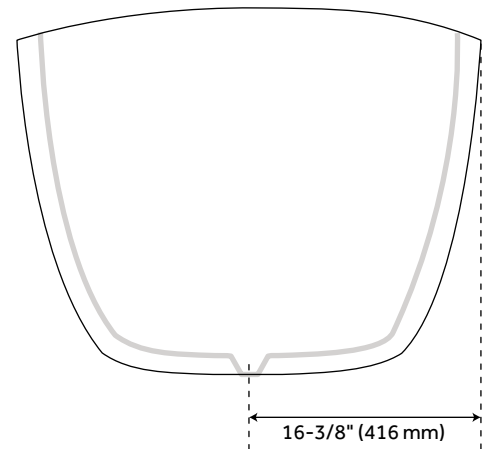

71" WINIFRED SOLID SURFACE TUB - INTEGRAL OVERFLOW & WHITE DRAIN - MATTE FINISH

SKU: 320386
Code: SH320386

FEATURES

Installation Type: Freestanding
Features: Integral Drain & Overflow
Design: Modern
Product Finish: White
Material: Solid Surface
Length: 71-1/2"
Width: 33-1/4"
Height: 23"
Depth: 15-3/8 in
Water Depth To Overflow: 12-1/8"
Exterior Treatment: Matte Interior Treatment: Smooth
Drain Included: Yes
Faucet Included: No
Shape: Oval
Size: 71 in
Tub Overflow: Yes
Integral Drain & Overflow: Yes
Tub Interior Length: 54-1/2"
Tub Interior Width: 25"
Tap Deck: No
Faucet Drillings: No Drillings
Water Capacity (Gallons): 70
Built-In Adjusters: Yes
Tub Weight Uncrated (lbs): 338
Tub Weight Crated (lbs): 412
Weight: 550.0000

REVISED 2/8/2024

71" WINIFRED SOLID SURFACE TUB - INTEGRAL OVERFLOW & WHITE DRAIN - MATTE FINISH

SKU: 320386
Code: SH320386

ADDITIONAL FEATURES

- 71" Dimensions: 71-1/2" L x 33-1/4" W (front to back) x 23" H (\pm 1"). Water capacity with integral overflow: 70 gallons.
- Tub material is solid and the same color throughout.
- Optional Quick Connect Drop-In Drain Kit Includes:
 - Floor Plate, 1-1/2" PVC Pipe, 2" x 1-1/2" Trap Adapters, 1 Brass Threaded, 1 Brass Unthreaded Tailpiece and Plug.
 - Installs above your subfloor, but underneath your cement floor or tile, so you do not need access below the fixture.

REVISED 2/8/2024

71" WINIFRED SOLID SURFACE FREESTANDING TUB - MATTE FINISH

All dimensions and specifications are nominal and may vary. Use actual products for accuracy in critical situations.