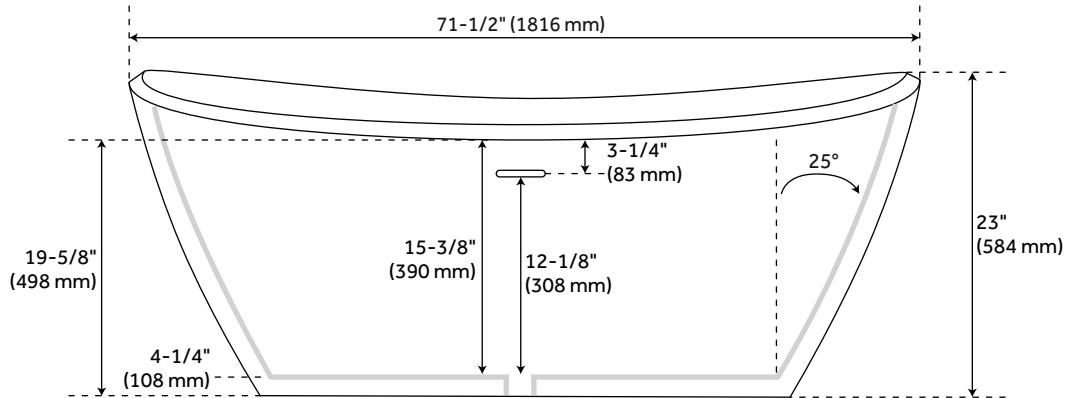

71" WINIFRED SOLID SURFACE TUB - INTEGRAL OVERFLOW & WHITE DRAIN - MATTE FINISH

SKU: 320386
Code: SH320386

FEATURES

Installation Type: Freestanding
Features: Integral Drain & Overflow
Design: Modern
Product Finish: White
Material: Solid Surface
Length: 71-1/2"
Width: 33-1/4"
Height: 23"
Depth: 15-3/8 in
Water Depth To Overflow: 12-1/8"
Exterior Treatment: Matte Interior Treatment: Smooth
Drain Included: Yes
Faucet Included: No
Shape: Oval
Size: 71 in
Tub Overflow: Yes
Integral Drain & Overflow: Yes
Tub Interior Length: 54-1/2"
Tub Interior Width: 25"
Tap Deck: No
Faucet Drillings: No Drillings
Water Capacity (Gallons): 70
Built-In Adjusters: Yes
Tub Weight Uncrated (lbs): 338
Tub Weight Crated (lbs): 412
Weight: 550.0000

REVISED 2/8/2024

71" WINIFRED SOLID SURFACE TUB - INTEGRAL OVERFLOW & WHITE DRAIN - MATTE FINISH

SKU: 320386
Code: SH320386

ADDITIONAL FEATURES

- 71" Dimensions: 71-1/2" L x 33-1/4" W (front to back) x 23" H (\pm 1"). Water capacity with integral overflow: 70 gallons.
- Tub material is solid and the same color throughout.
- Optional Quick Connect Drop-In Drain Kit Includes:
 - Floor Plate, 1-1/2" PVC Pipe, 2" x 1-1/2" Trap Adapters, 1 Brass Threaded, 1 Brass Unthreaded Tailpiece and Plug.
 - Installs above your subfloor, but underneath your cement floor or tile, so you do not need access below the fixture.

REVISED 2/8/2024

71" WINIFRED SOLID SURFACE FREESTANDING TUB - MATTE FINISH

All dimensions and specifications are nominal and may vary. Use actual products for accuracy in critical situations.