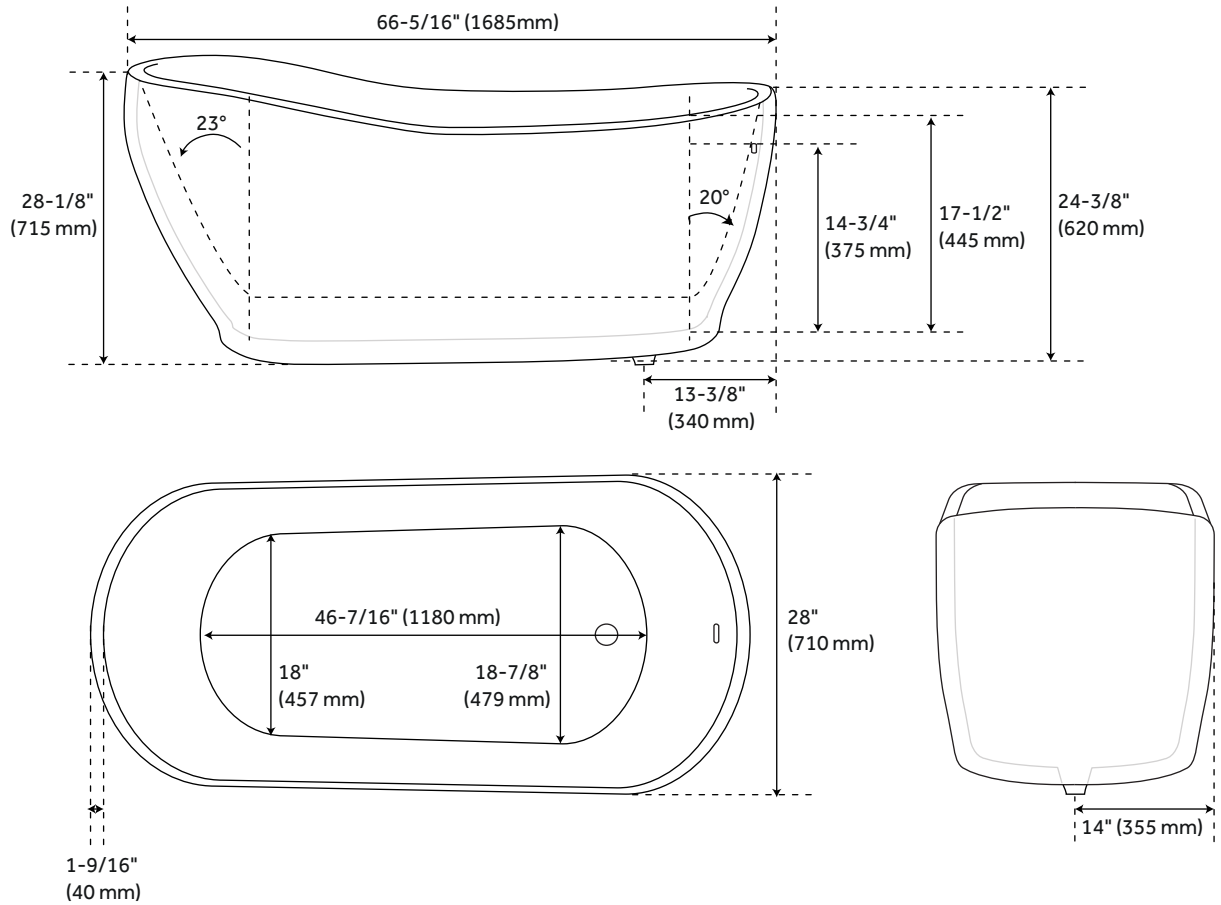

67" GIANA

ACRYLIC SLIPPER TUB

SKU: 912803

FEATURES

- Design: Modern
- Product Finish: White
- Features: Integral Drain & Overflow
- Overflow Hole: Yes
- Integral Drain & Overflow : Yes
- Shape: Oval
- Material: Acrylic
- Tap Deck: No
- Drain Included: Yes
- Drain Placement: End
- Faucet Included: No
- Faucet Drillings: No Drillings
- Built-in Adjusters: Yes
- Trim Kit Includes: Pop-Up Drain with Matching Drain Cover and Overflow Plate in your Choice of Color
- Formed of Two Acrylic Sheets, the Air Between Acting as Thermal Insulator

CONTENTS

67" TUB PAGE 2

REVISED 03/03/2021

67" GIANA

ACRYLIC SLIPPER TUB

SKU: 912803

FEATURES

- Length: 66-5/16"
- Width: 28"
- Height: 28-1/8"
- Tub Interior Length: 46-7/16"
- Tub Interior Width: 18"
- Water Depth To Rim: 17-1/2"
- Water Depth To Overflow: 14-3/4"
- Water Capacity Without Overflow (Gallons): 75
- Water Capacity With Overflow (Gallons): 67
- Tub Weight Uncrated (lbs): 148
- Tub Weight Crated (lbs): 238

PRODUCT IMAGE