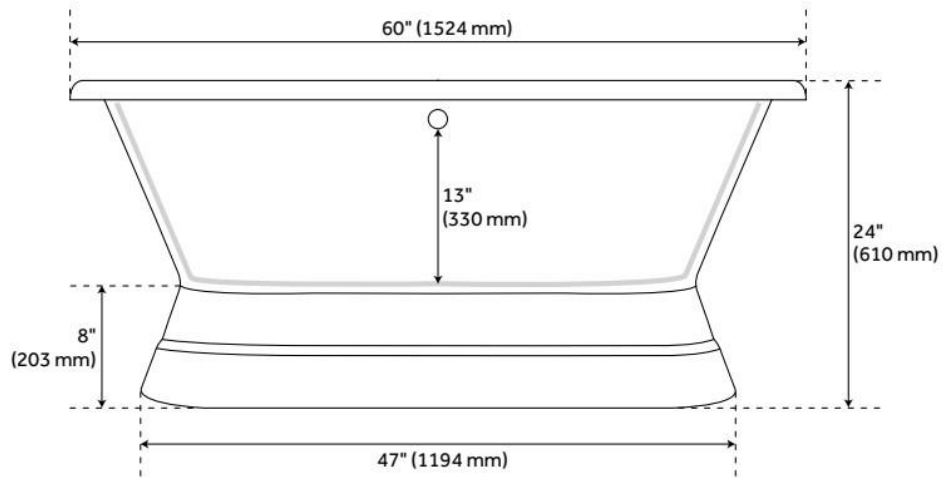

60" HENLEY CAST IRON DOUBLE-ENDED PEDESTAL TUB - ROLLED RIM

SKU: 946152-60-RR

Code: SH275846, SH474926, SH474927, SH474928, SH474932

FEATURES

Tub Material: Cast Iron
Product Finish: White
Shape: Oval
Tub Drain Placement: Offset
Drain Included: Optional
Water Depth to Overflow: 13"
Water Capacity (Gallons): 52.3
Built-In Adjusters: No
Tub Weight Uncrated (lbs): 340
Optional Accessory: 428473

ASME A112.18.2/CSA B125.2, ASME A112.19.1/CSA B45.2, Massachusetts Accepted, LISTED ID: 517326, 510720, 510721, 510724, 510729

ADDITIONAL FEATURES

- Requires wall-mount or freestanding tub filler.
- Optional Quick Connect Drop-In Drain Kit Includes:
 - Floor Plate, 1-1/2" PVC Pipe, 2" x 1-1/2" Trap Adapters, 1 Brass Threaded, 1 Brass Unthreaded Tailpiece and Plug.
 - Installs above your subfloor, but underneath your cement floor or tile, so you do not need access below the fixture.

REVISED 1/31/2025

60" HENLEY CAST IRON DOUBLE-ENDED PEDESTAL TUB - ROLLED RIM

SKU: 946152-60-RR

Code: SH275846, SH474926, SH474927, SH474928, SH474932

REVISED 1/31/2025