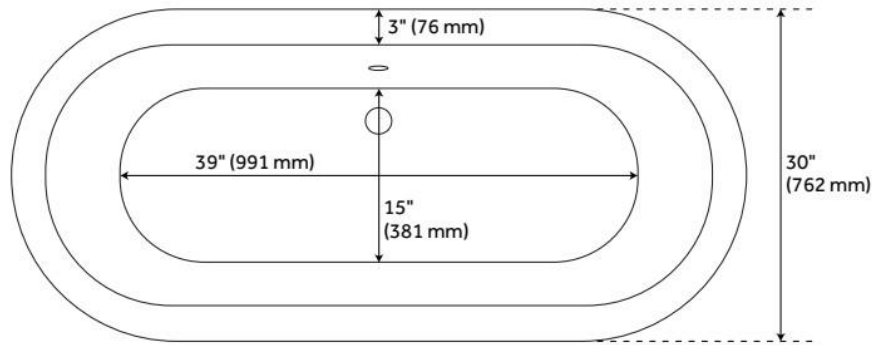

60" HENLEY CAST IRON DOUBLE-ENDED PEDESTAL TUB - ROLLED RIM

SKU: 946152-60-RR

Code: SH275846, SH474926, SH474927, SH474928, SH474932

FEATURES

Tub Material: Cast Iron
Product Finish: White
Shape: Oval
Tub Drain Placement: Offset
Drain Included: Optional
Water Depth to Overflow: 13"
Water Capacity (Gallons): 52.3
Built-In Adjusters: No
Tub Weight Uncrated (lbs): 340
Optional Accessory: 428473

ASME A112.18.2/CSA B125.2, ASME A112.19.1/CSA B45.2, Massachusetts Accepted, LISTED ID: 517326, 510720, 510721, 510724, 510729

ADDITIONAL FEATURES

- Requires wall-mount or freestanding tub filler.
- Optional Quick Connect Drop-In Drain Kit Includes:
 - Floor Plate, 1-1/2" PVC Pipe, 2" x 1-1/2" Trap Adapters, 1 Brass Threaded, 1 Brass Unthreaded Tailpiece and Plug.
 - Installs above your subfloor, but underneath your cement floor or tile, so you do not need access below the fixture.

REVISED 1/31/2025

60" HENLEY CAST IRON DOUBLE-ENDED PEDESTAL TUB - ROLLED RIM

SKU: 946152-60-RR

Code: SH275846, SH474926, SH474927, SH474928, SH474932

REVISED 1/31/2025