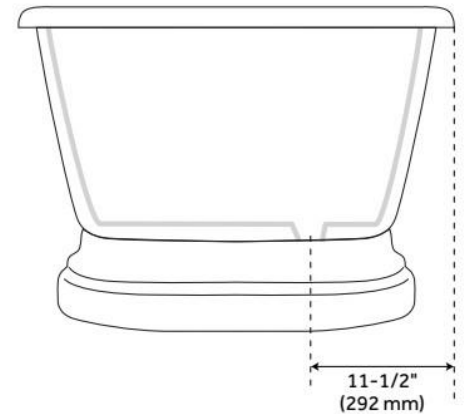

60" HENLEY CAST IRON DOUBLE-ENDED PEDESTAL TUB - ROLLED RIM

SKU: 946152-60-RR

Code: SH275846, SH474926, SH474927, SH474928, SH474932

FEATURES

Tub Material: Cast Iron
Product Finish: White
Shape: Oval
Tub Drain Placement: Offset
Drain Included: Optional
Water Depth to Overflow: 13"
Water Capacity (Gallons): 52.3
Built-In Adjusters: No
Tub Weight Uncrated (lbs): 340
Optional Accessory: 428473

ASME A112.18.2/CSA B125.2, ASME A112.19.1/CSA B45.2, Massachusetts Accepted, LISTED ID: 517326, 510720, 510721, 510724, 510729

ADDITIONAL FEATURES

- Requires wall-mount or freestanding tub filler.
- Optional Quick Connect Drop-In Drain Kit Includes:
 - Floor Plate, 1-1/2" PVC Pipe, 2" x 1-1/2" Trap Adapters, 1 Brass Threaded, 1 Brass Unthreaded Tailpiece and Plug.
 - Installs above your subfloor, but underneath your cement floor or tile, so you do not need access below the fixture.

REVISED 1/31/2025

60" HENLEY CAST IRON DOUBLE-ENDED PEDESTAL TUB - ROLLED RIM

SKU: 946152-60-RR

Code: SH275846, SH474926, SH474927, SH474928, SH474932

REVISED 1/31/2025