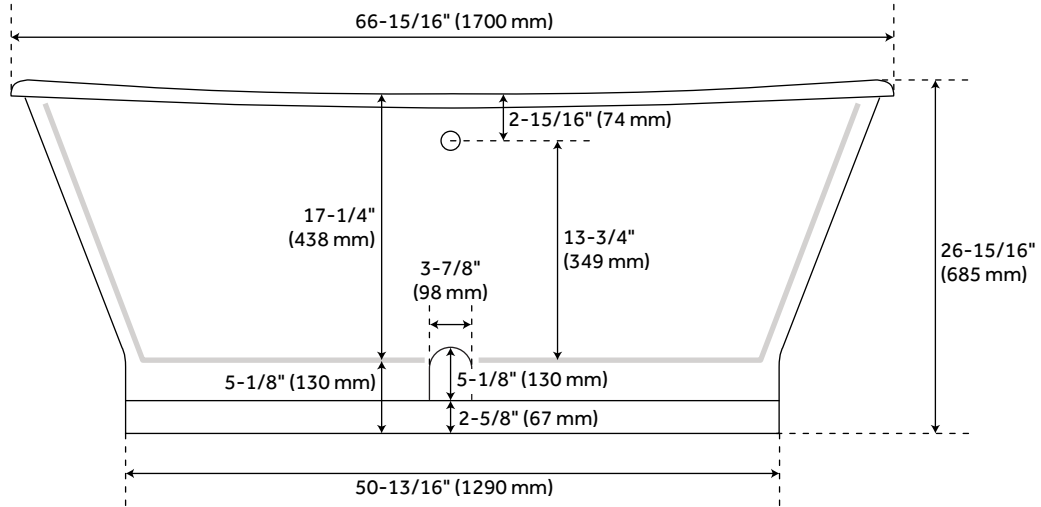

67" KATERYN BATEAU CAST IRON SKIRTED TUB - DARK GRAY

SKU: 953422

All dimensions and specifications are nominal and may vary. Use actual products for accuracy in critical situations.