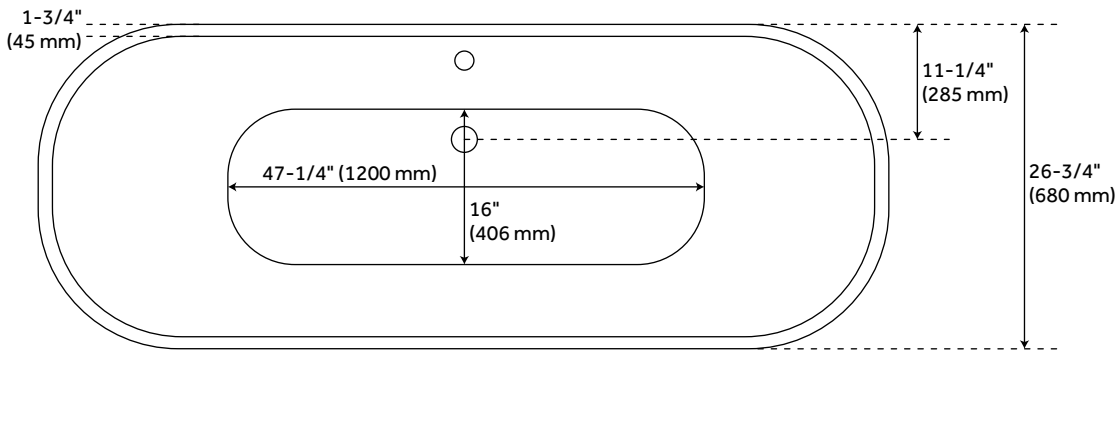

67" KATERYN BATEAU CAST IRON SKIRTED TUB - DARK GRAY

SKU: 953422

All dimensions and specifications are nominal and may vary. Use actual products for accuracy in critical situations.