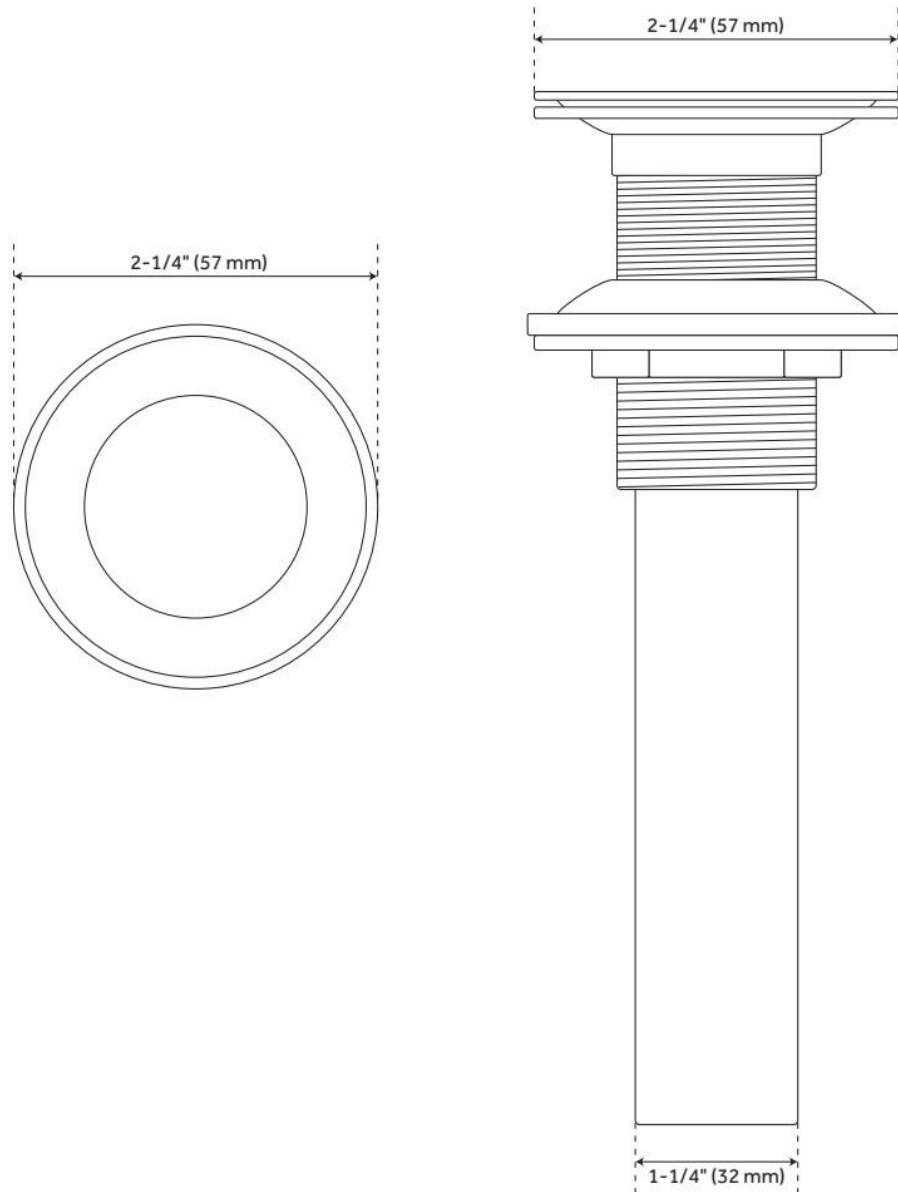

EXTENDED PRESS TYPE POP-UP BATHROOM DRAIN - 1-1/2"

SKU: 953018

Code: SH432998, SH433000, SH433002, SH433004, SH433909, SH439788, SH439790, SH432997, SH432999, SH433001, SH433003, SH433005, SH433910, SH439787, SH439789, SH406287

REVISED 7/10/2024