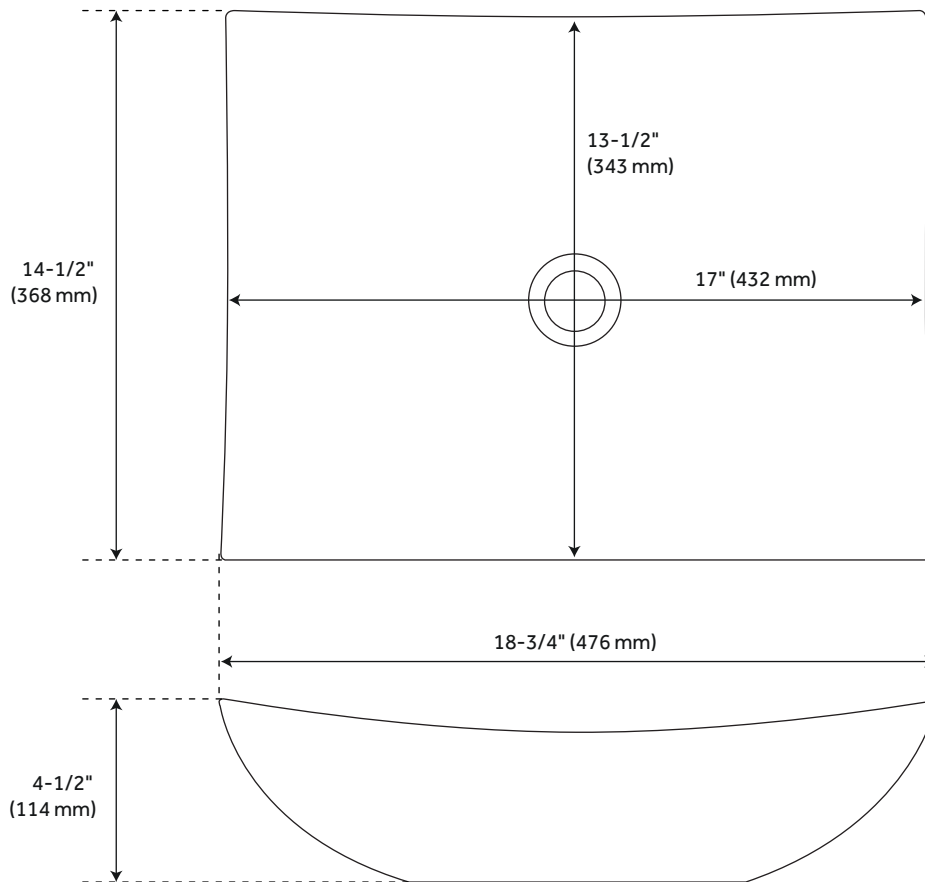

Faucet sold separately.

All dimensions are ($\pm 1/2"$).

When purchasing a vessel sink faucet, ensure the height to spout and spout reach will accommodate your sink.

Each item is carved from natural stone and will feature individual variations in color, shade, and veining.

CONTENTS

SINK PAGE 2

REVISED 11/17/2020

LIBERA

RECTANGULAR BEIGE TRAVERTINE VESSEL SINK

SKU: 932186

FEATURES

- Shape: Rectangle
- Sink Material: Travertine
- Number Of Basins: 1
- Sink Installation: Vessel
- Product Color: Beige
- Faucet Centers: No Faucet Hole
- Overflow Hole: No
- Item Weight (Lbs.): 42
- Length: 18-3/4"
- Width: 14-1/2"
- Height: 4-1/2"
- Basin Length: 17"
- Basin Width: 13-1/2"
- Fits Drain Hole Size: 1-1/2"
- Drain Included: No

PRODUCT IMAGE

All dimensions and specifications are nominal and may vary. Use actual products for accuracy in critical situations.

PAGE 2