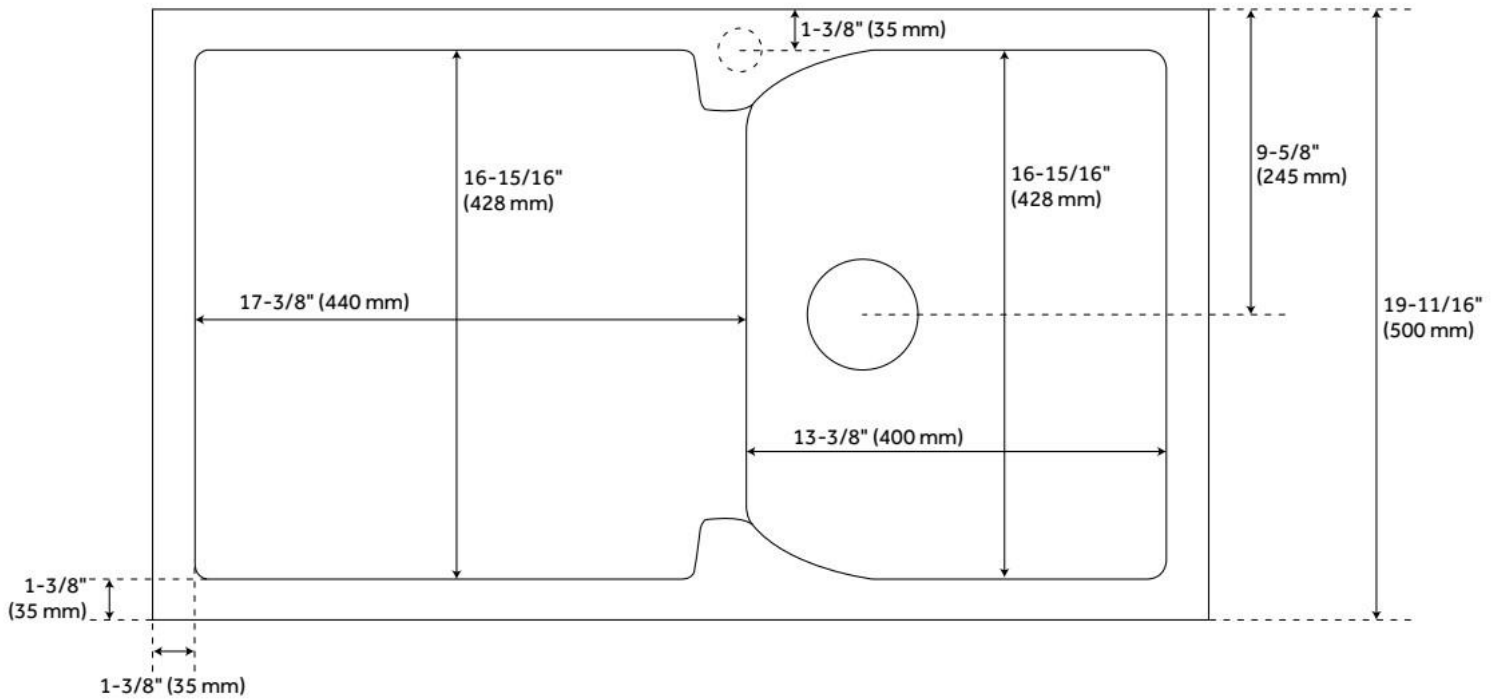

34" ALLARDT DROP-IN GRANITE COMPOSITE SINK WITH DRAINBOARD - MIDNIGHT BLACK

SKU: 425907
Code: SH425907

REVISED 7/26/2024