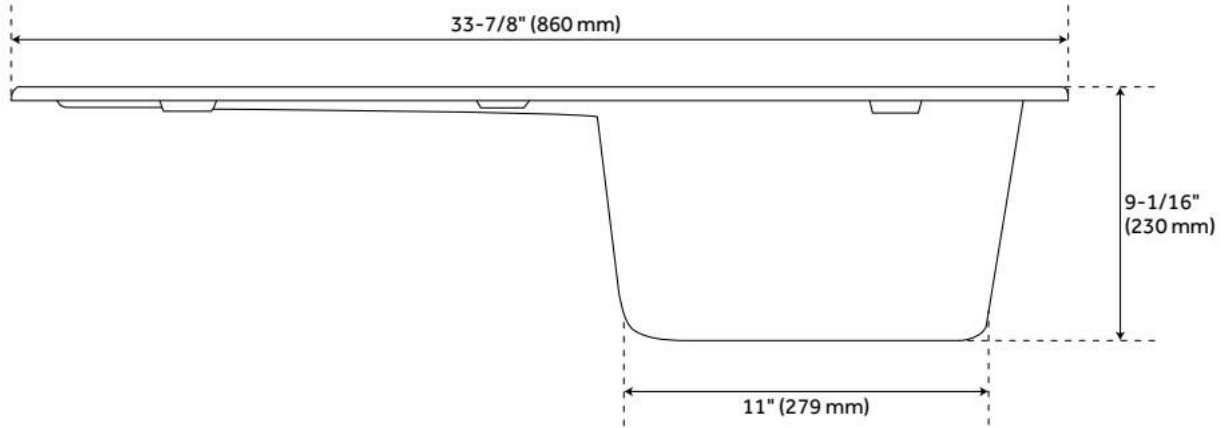

34" ALLARDT DROP-IN GRANITE COMPOSITE SINK WITH DRAINBOARD - MIDNIGHT BLACK

SKU: 425907
Code: SH425907

REVISED 7/26/2024