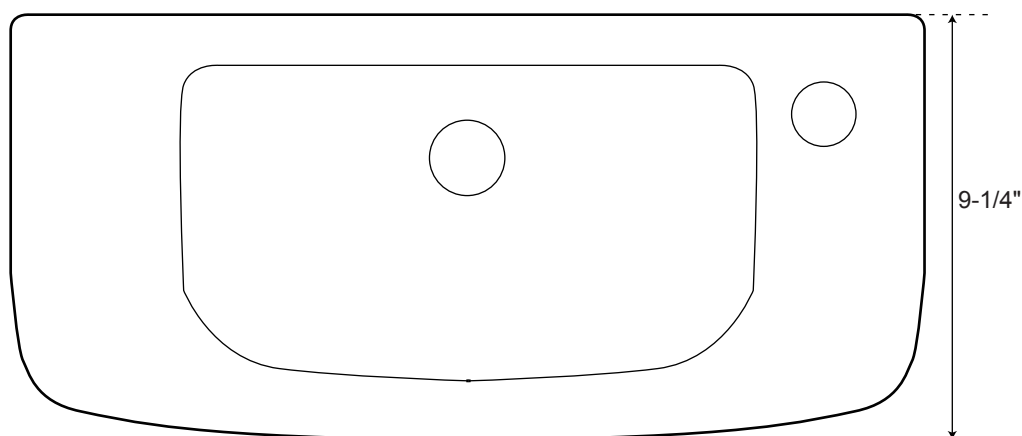

SPECIFICATIONS

Overall Dimensions	20" L x 9-1/4" W (front to back) x 6" H
Interior Dimensions	N/A
Water Depth	2-1/2" to Rim
Drain Hole	1-1/2" Diameter
Faucet Deck	N/A
Faucet Configurations	Single Hole

Belvidere

Porcelain Wall-Mount
Bathroom Sink

All measurements are approximate and may vary +/- 1/2."

Top

Front