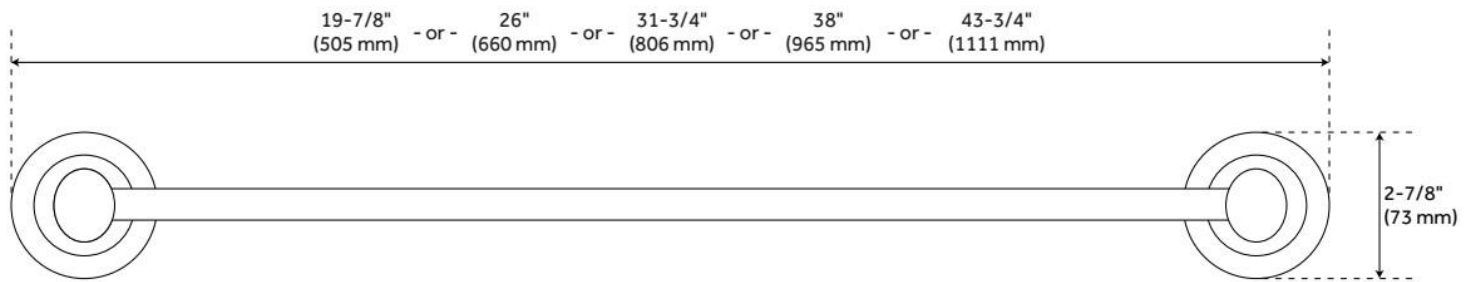

LANCASHIRE GRAB BAR

SKU: 938773

Code: SH427355, SH427356, SH427357, SH427358, SH427359, SH427360, SH427361, SH427362, SH427363, SH427364, SH427365, SH427366, SH427367, SH427368, SH427369

REVISED 1/2/2025