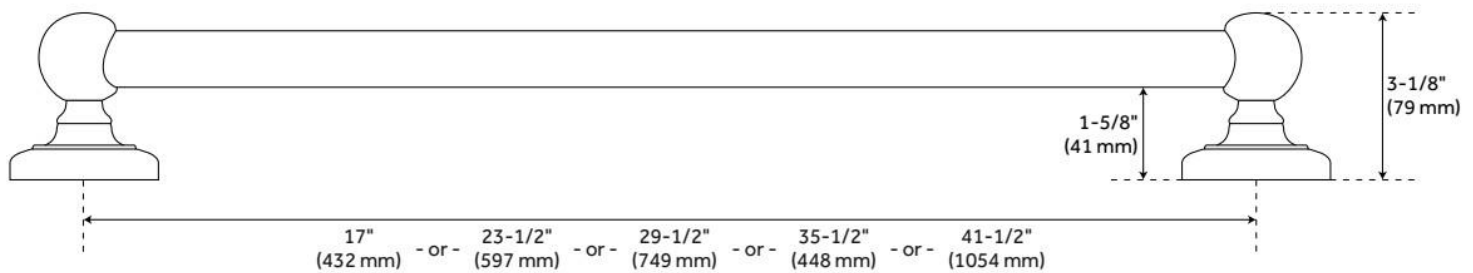

LANCASHIRE GRAB BAR

SKU: 938773

Code: SH427355, SH427356, SH427357, SH427358, SH427359, SH427360, SH427361, SH427362, SH427363, SH427364, SH427365, SH427366, SH427367, SH427368, SH427369

FEATURES

Material: Brass

ADDITIONAL FEATURES

- 18" with base plate: 19-7/8".
- 24" with base plate: 26".
- 30" with base plate: 31-3/4".
- 36" with base plate: 38".
- 42" with base plate: 43-3/4".
- It is recommended to mount the grab bar to wood blocking installed between wall studs. This product also comes with optional anchors to be used when mounting to drywall.
- 1-5/8" wall clearance.

REVISED 1/2/2025

LANCASHIRE GRAB BAR

SKU: 938773

Code: SH427355, SH427356, SH427357, SH427358, SH427359, SH427360, SH427361, SH427362, SH427363, SH427364, SH427365, SH427366, SH427367, SH427368, SH427369