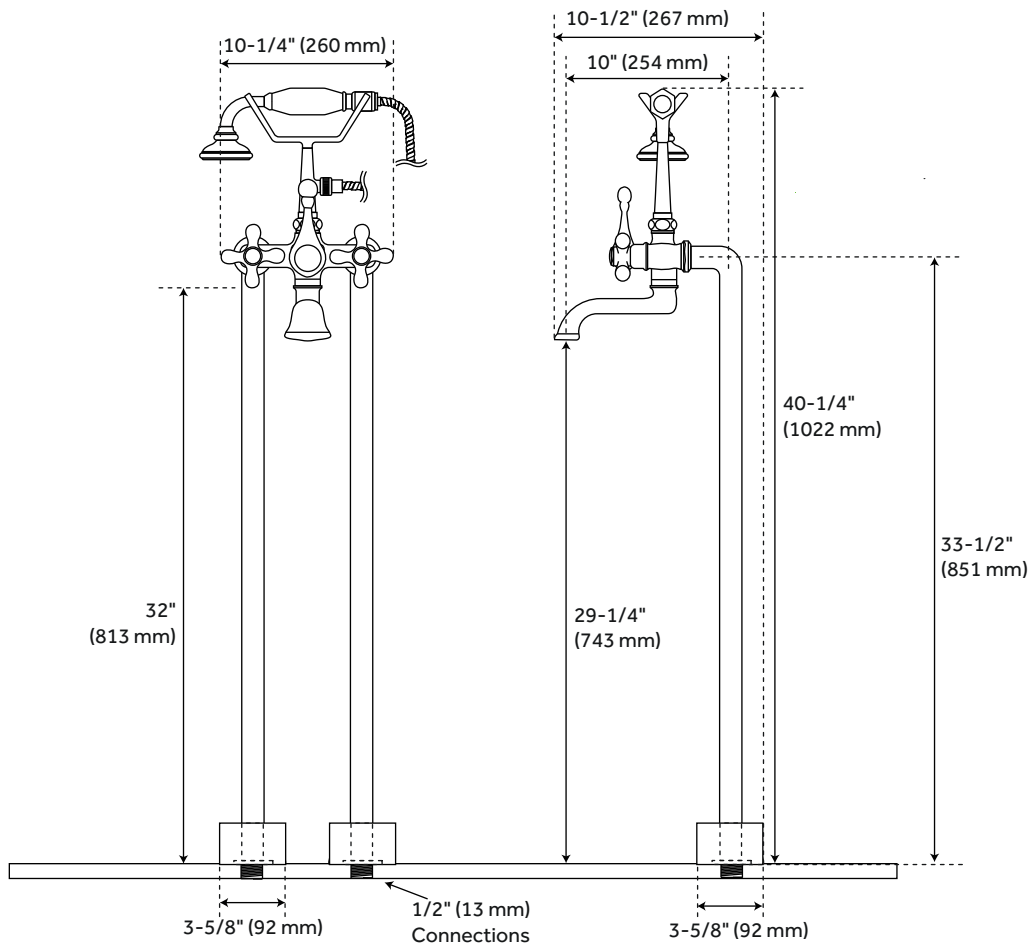

FREESTANDING TUB FAUCET WITH HAND SHOWER

SKU: 937953

Underfloor access is required for proper installation.
Installation on a concrete slab will require cutting and concrete removal.

FEATURES

Installation Type: Freestanding
 Faucet Centers: 7-1/2"
 Features: Hand Shower Included
 Length: 10-1/4"
 Width: 10-1/2"
 Height: 40-1/4"
 Height To Spout: 29-1/4"
 Height to Control Valve: 33-1/2"
 Spout Reach: 10"
 Spout Width: 2-1/8"
 Hot and Cold Indicators: Yes
 Base Plate Length: 3-5/8"
 Base Plate Width: 3-5/8"
 Ceramic Disc Cartridges: Yes
 Water Supplies Included: Yes
 Shut-off Valves Included: No
 Hand Shower Hose Length: 59"