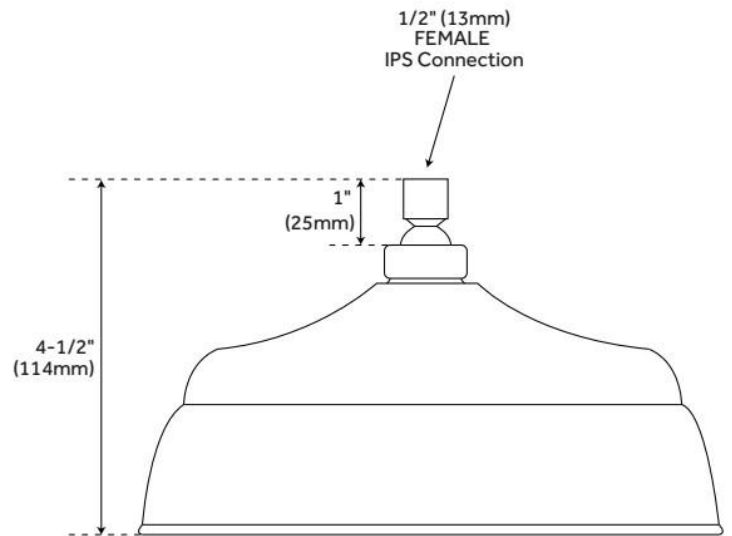

LAMBERT RAINFALL SHOWER HEAD

SKU: 926447

Code: SH400058, SH400056, SH400057, SH363852, SH400063, SH400064, SH400062, SH400060, SH400061

FEATURES

Material: Brass

CSA, ASME A112.18.1/CSA B125.1, LISTED ID: 515409, 515410, 515411, 515412, 515413, 515414, 515415, 515416, 515417

REVISED 5/28/2024

LAMBERT RAINFALL SHOWER HEAD

SKU: 926447

Code: SH400058, SH400056, SH400057, SH363852, SH400063, SH400064, SH400062, SH400060, SH400061

REVISED 5/28/2024