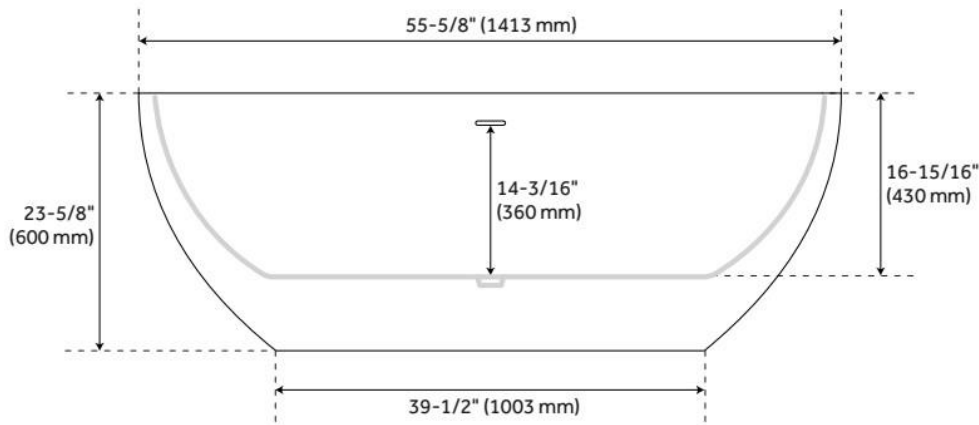

56" BOYCE ACRYLIC FREESTANDING TUB

SKU: 925339-56

Code: SH445964, SH462639

REVISED 2/17/2025