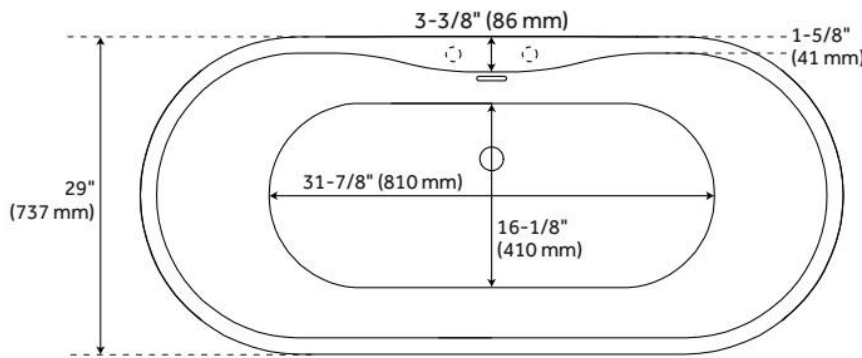

56" BOYCE ACRYLIC FREESTANDING TUB

SKU: 925339-56

Code: SH445964, SH462639

REVISED 2/17/2025