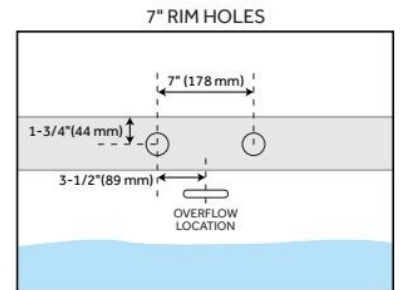

56" BOYCE ACRYLIC FREESTANDING TUB

SKU: 925339-56

Code: SH445964, SH462639

REVISED 2/17/2025