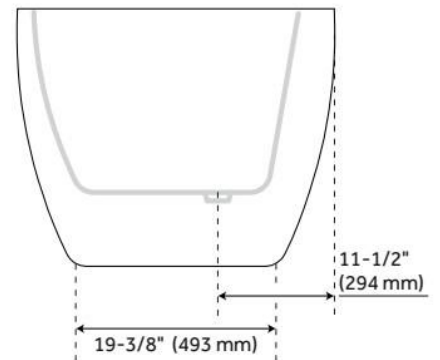

56" BOYCE ACRYLIC FREESTANDING TUB

SKU: 925339-56

Code: SH445964, SH462639

REVISED 2/17/2025