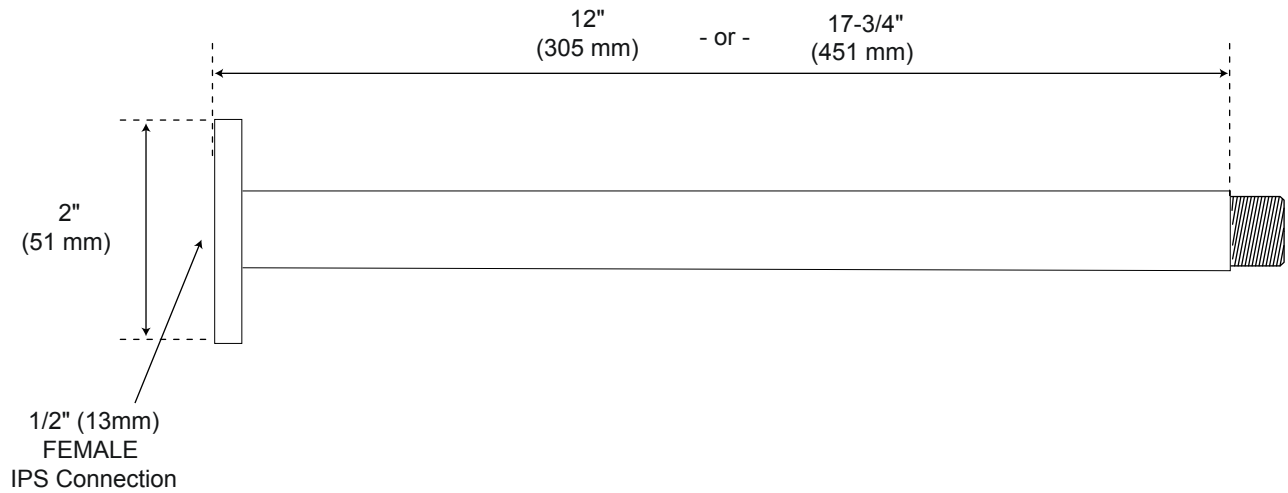

Square

Brass Ceiling Mount Shower Arm with Flange

Side

All product dimensions are nominal.