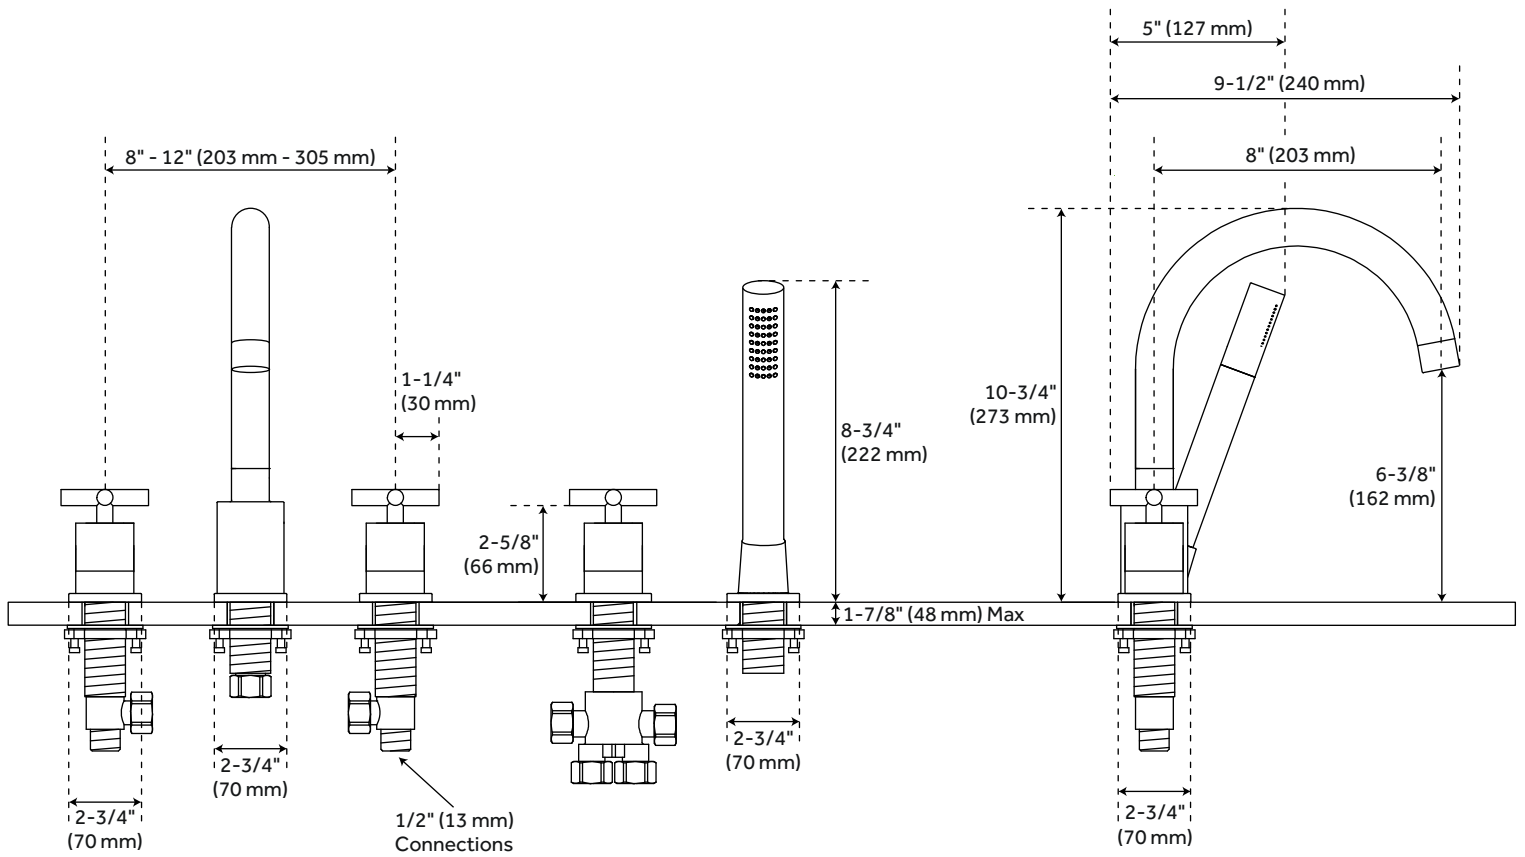

EXIRA ROMAN TUB FAUCET AND HAND SHOWER

SKU: 922090

Code: SH350693, SH350692

FEATURES

Installation Type: Deck Mount
Features: Hand Shower Included
Design: Modern
Width: 9-1/2"
Height: 10-3/4"
Faucet Centers: 8"
Handle Type: Cross
Hand Shower Hose Length: 54"
Hand Shower Style: Modern
Height To Spout: 6-3/8"
Spout Reach: 8"
Ceramic Disc Cartridges: Yes
Hot and Cold Indicators: No
Handle Material: Metal
Max. Deck Thickness: 1-7/8"
Tub Faucet Material: Metal
Height to Control Valve: 6-3/8"

REVISED 3/17/2023

EXIRA ROMAN TUB FAUCET AND HAND SHOWER

SKU: 922090

Code: SH350693, SH350692

ADDITIONAL FEATURES

- Constructed with high quality materials.
- Five hole installation.
- Hand shower measures 10" L.
- Bases measure 2-3/4" diameter.
- Metal cross handles measure 2-1/2" L.
- Handshower has a maximum flow rate of 1.9 gpm (gallons per minute).
- Faucet can be installed with variable centers from 8" - 12"

REVISED 3/17/2023

EXIRA ROMAN TUB FAUCET AND HAND SHOWER

SKU: 922090

All dimensions and specifications are nominal and may vary. Use actual products for accuracy in critical situations.