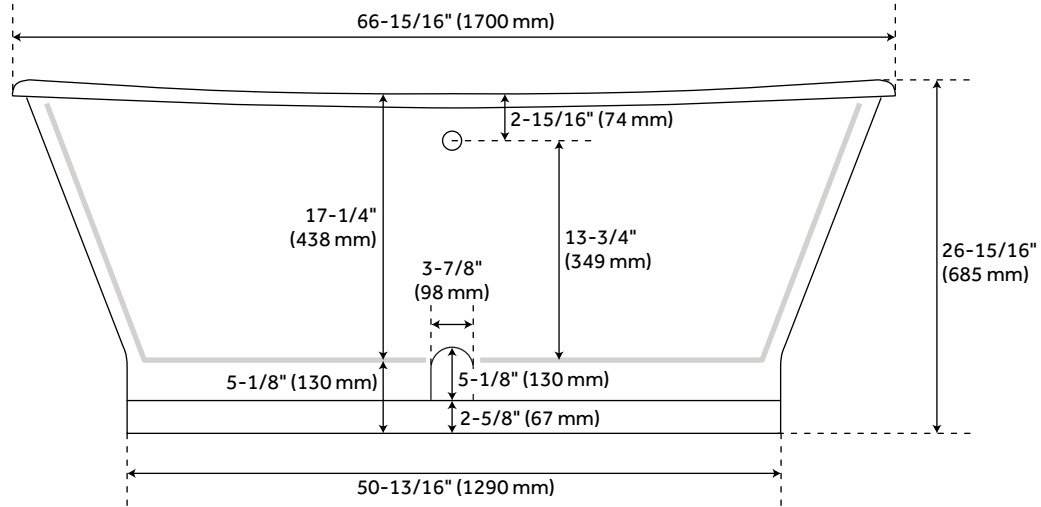

67" KATERYN BATEAU CAST IRON SKIRTED TUB - SLATE BLUE

SKU: 953424

Code: SH479791, SH479792, SH479793, SH479794, SH479795, SH479796, SH479797, SH415244, SH441848

FEATURES

Design: Traditional
Product Finish: Slate Blue
Length: 67-1/4"
Width: 26"
Height: 26-7/8"
Water Depth To Overflow: 13-3/4"
Exterior Treatment: Hand-Smoothed Painted
Interior Treatment: White Porcelain Enamel
Faucet Included: No
Shape: Oval
Tub Overflow: Yes
Tub Material: Cast Iron
Tub Interior Length: 47-1/4"
Tub Interior Width: 16"
Tap Deck: No
Faucet Drillings: Roll Top - No Drillings
Water Capacity (Gallons): 30
Tub Weight Uncrated (lbs): 488
Tub Weight Crated (lbs): 572

REVISED 3/14/2023

67" KATERYN BATEAU CAST IRON SKIRTED TUB - SLATE BLUE

SKU: 953424

Code: SH479791, SH479792, SH479793, SH479794, SH479795, SH479796, SH479797, SH415244, SH441848

ADDITIONAL FEATURES

- The paint used for this tub is lead free.
- Signature Hardware: Slate Blue is comparable to Pantone 5415 and Sherwin-Williams Labradorite 7619.
- Due to computer monitor settings, actual product color may vary slightly from photos.
- Optional Quick Connect Drop-In Drain Kit Includes:
 - Floor Plate, 1-1/2" PVC Pipe, 2" x 1-1/2" Trap Adapters, 1 Brass Threaded, 1 Brass Unthreaded Tailpiece and Plug.
 - Installs above your subfloor, but underneath your cement floor or tile, so you do not need access below the fixture.

REVISED 3/14/2023

67" KATERYN BATEAU CAST IRON SKIRTED TUB - SLATE BLUE

SKU: 953424

All dimensions and specifications are nominal and may vary. Use actual products for accuracy in critical situations.