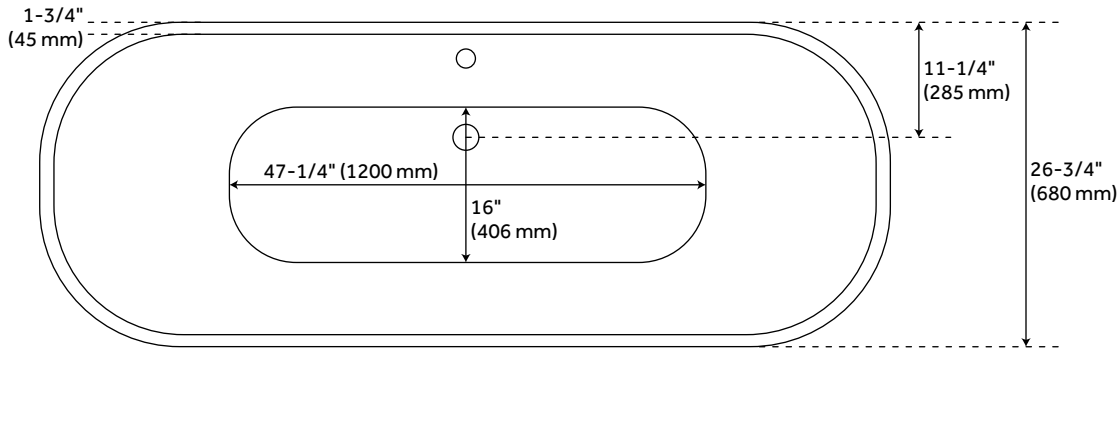

67" KATERYN BATEAU CAST IRON SKIRTED TUB - SLATE BLUE

SKU: 953424

Code: SH479791, SH479792, SH479793, SH479794, SH479795, SH479796, SH479797, SH415244, SH441848

FEATURES

Design: Traditional
Product Finish: Slate Blue
Length: 67-1/4"
Width: 26"
Height: 26-7/8"
Water Depth To Overflow: 13-3/4"
Exterior Treatment: Hand-Smoothed Painted
Interior Treatment: White Porcelain Enamel
Faucet Included: No
Shape: Oval
Tub Overflow: Yes
Tub Material: Cast Iron
Tub Interior Length: 47-1/4"
Tub Interior Width: 16"
Tap Deck: No
Faucet Drillings: Roll Top - No Drillings
Water Capacity (Gallons): 30
Tub Weight Uncrated (lbs): 488
Tub Weight Crated (lbs): 572

REVISED 3/14/2023

67" KATERYN BATEAU CAST IRON SKIRTED TUB - SLATE BLUE

SKU: 953424

Code: SH479791, SH479792, SH479793, SH479794, SH479795, SH479796, SH479797, SH415244, SH441848

ADDITIONAL FEATURES

- The paint used for this tub is lead free.
- Signature Hardware: Slate Blue is comparable to Pantone 5415 and Sherwin-Williams Labradorite 7619.
- Due to computer monitor settings, actual product color may vary slightly from photos.
- Optional Quick Connect Drop-In Drain Kit Includes:
 - Floor Plate, 1-1/2" PVC Pipe, 2" x 1-1/2" Trap Adapters, 1 Brass Threaded, 1 Brass Unthreaded Tailpiece and Plug.
 - Installs above your subfloor, but underneath your cement floor or tile, so you do not need access below the fixture.

REVISED 3/14/2023

67" KATERYN BATEAU CAST IRON SKIRTED TUB - SLATE BLUE

SKU: 953424

All dimensions and specifications are nominal and may vary. Use actual products for accuracy in critical situations.