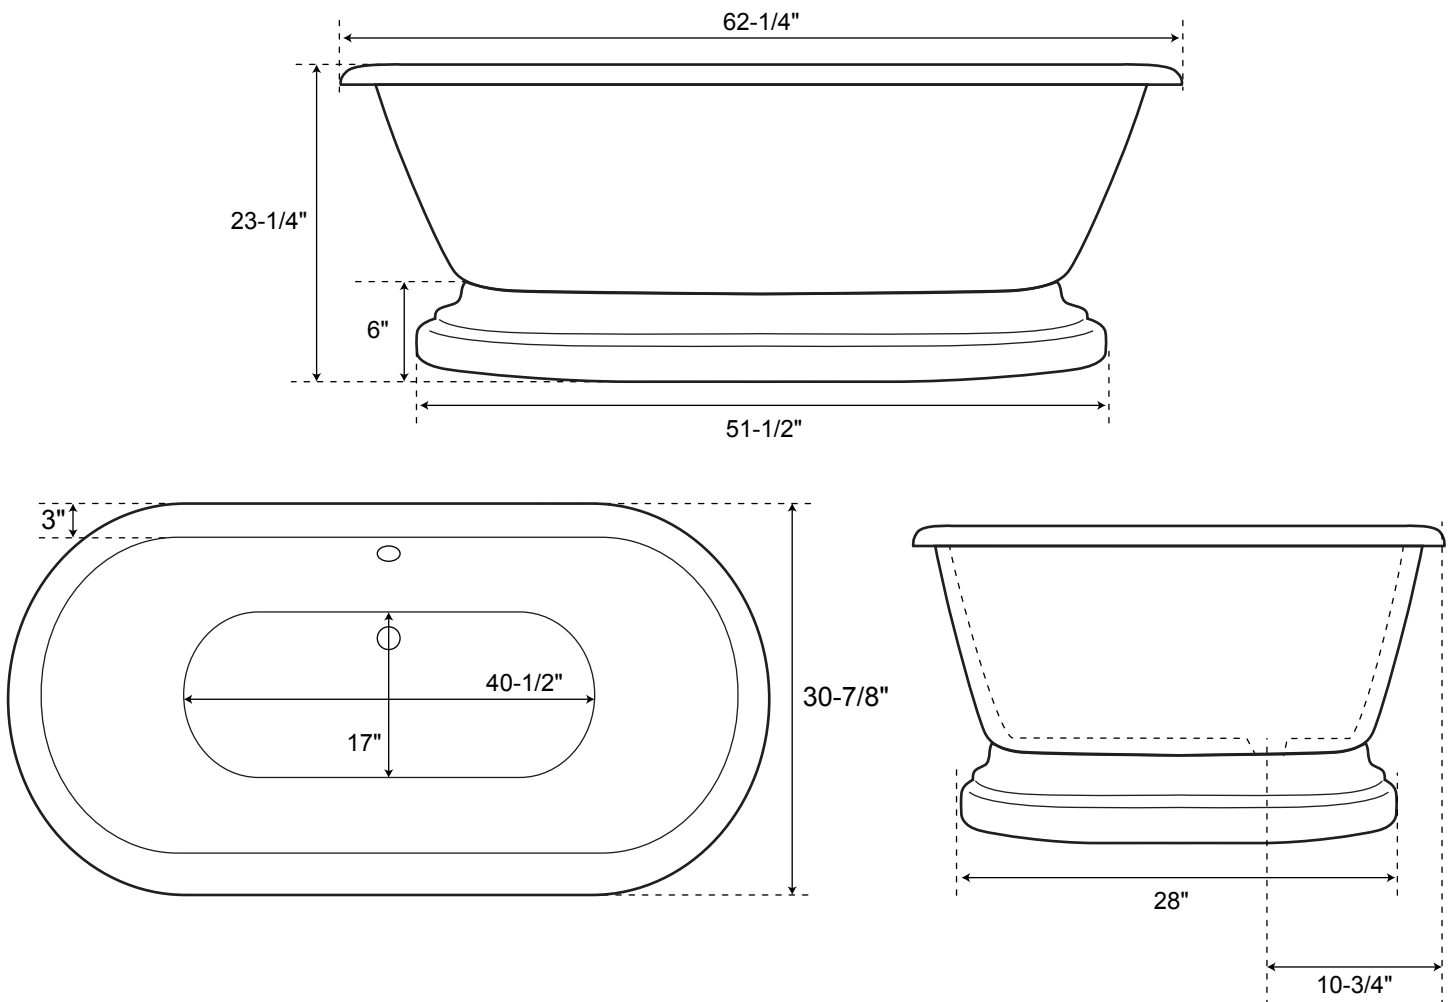

## SPECIFICATIONS

|                       |   |
|-----------------------|---|
| Overall Dimensions    | 59-1/8" L x 30-7/8" W (front to back) x 24" H   |
| Water Capacity        |   |
| without overflow      | 46 gallons  |
| with overflow         | 35 gallons  |
| Water Depth           |   |
| to top of tub         | 18" H   |
| to overflow           | 14" H   |
| Tub Weight Uncrated   | 107 lbs.  |
| Tub Rim               | 3" wide   |
| Faucet Configurations | Tap Deck with 7" Rim Holes<br>Tap Deck with No Drilling<br>Continuous Rolled Rim with No Drilling |

# 59" Avon

Double Ended  
Pedestal Air Tub

*All measurements are approximate. Measurements may vary +/- 1/2".*

## SPECIFICATIONS

|                       |   |
|-----------------------|---|
| Overall Dimensions    | 62-1/4" L x 30-7/8" W (front to back) x 23-1/4" H   |
| Water Capacity        |   |
| without overflow      | 55 gallons  |
| with overflow         | 43 gallons  |
| Water Depth           |   |
| to top of tub         | 18-1/2" H   |
| to overflow           | 14-1/2" H   |
| Tub Weight Uncrated   | 153 lbs.  |
| Tub Rim               | 3" wide   |
| Faucet Configurations | Tap Deck with 7" Rim Holes<br>Tap Deck with No Drilling<br>Continuous Rolled Rim with No Drilling |

## SPECIFICATIONS

|                       |   |
|-----------------------|---|
| Overall Dimensions    | 71" L x 31-1/2" W (front to back) x 23-1/4" H   |
| Water Capacity        |   |
| without overflow      | 70 gallons  |
| with overflow         | 57 gallons  |
| Water Depth           |   |
| to top of tub         | 20" H   |
| to overflow           | 16" H   |
| Tub Weight Uncrated   | 183 lbs.  |
| Tub Rim               | 3" wide   |
| Faucet Configurations | Tap Deck with 7" Rim Holes<br>Tap Deck with No Drilling<br>Continuous Rolled Rim with No Drilling |