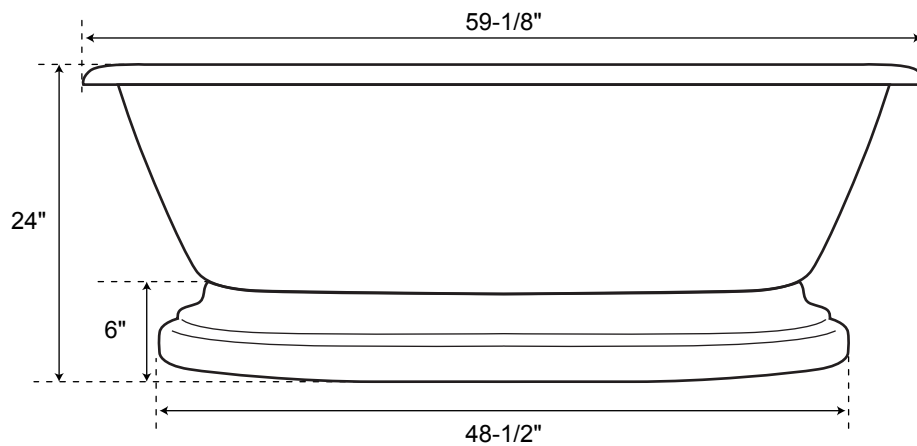

## SPECIFICATIONS

|                       |   |
|-----------------------|---|
| Overall Dimensions    | 59-1/8" L x 30-7/8" W (front to back) x 24" H   |
| Water Capacity        |   |
| without overflow      | 46 gallons  |
| with overflow         | 35 gallons  |
| Water Depth           |   |
| to top of tub         | 18" H   |
| to overflow           | 14" H   |
| Tub Weight Uncrated   | 107 lbs.  |
| Tub Rim               | 3" wide   |
| Faucet Configurations | Tap Deck with 7" Rim Holes<br>Tap Deck with No Drilling<br>Continuous Rolled Rim with No Drilling |

# 59" Avon

Double Ended  
Pedestal Air Tub

*All measurements are approximate. Measurements may vary +/- 1/2".*

## SPECIFICATIONS

|                       |   |
|-----------------------|---|
| Overall Dimensions    | 62-1/4" L x 30-7/8" W (front to back) x 23-1/4" H   |
| Water Capacity        |   |
| without overflow      | 55 gallons  |
| with overflow         | 43 gallons  |
| Water Depth           |   |
| to top of tub         | 18-1/2" H   |
| to overflow           | 14-1/2" H   |
| Tub Weight Uncrated   | 153 lbs.  |
| Tub Rim               | 3" wide   |
| Faucet Configurations | Tap Deck with 7" Rim Holes<br>Tap Deck with No Drilling<br>Continuous Rolled Rim with No Drilling |

## SPECIFICATIONS

|                       |   |
|-----------------------|---|
| Overall Dimensions    | 71" L x 31-1/2" W (front to back) x 23-1/4" H   |
| Water Capacity        |   |
| without overflow      | 70 gallons  |
| with overflow         | 57 gallons  |
| Water Depth           |   |
| to top of tub         | 20" H   |
| to overflow           | 16" H   |
| Tub Weight Uncrated   | 183 lbs.  |
| Tub Rim               | 3" wide   |
| Faucet Configurations | Tap Deck with 7" Rim Holes<br>Tap Deck with No Drilling<br>Continuous Rolled Rim with No Drilling |