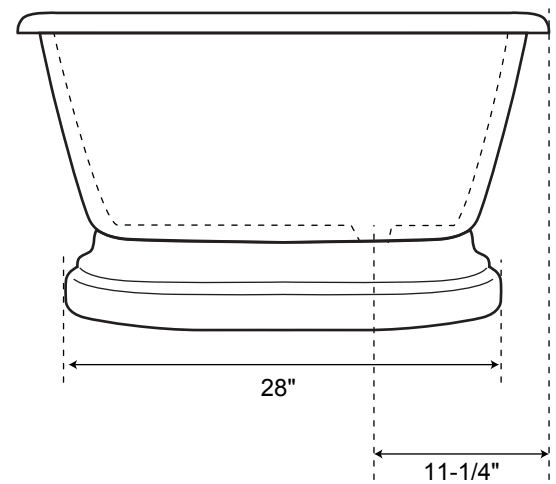

## SPECIFICATIONS

|                       |   |
|-----------------------|---|
| Overall Dimensions    | 59-1/8" L x 30-7/8" W (front to back) x 24" H   |
| Water Capacity        |   |
| without overflow      | 46 gallons  |
| with overflow         | 35 gallons  |
| Water Depth           |   |
| to top of tub         | 18" H   |
| to overflow           | 14" H   |
| Tub Weight Uncrated   | 107 lbs.  |
| Tub Rim               | 3" wide   |
| Faucet Configurations | Tap Deck with 7" Rim Holes<br>Tap Deck with No Drilling<br>Continuous Rolled Rim with No Drilling |

# 59" Avon

Double Ended  
Pedestal Air Tub

*All measurements are approximate. Measurements may vary +/- 1/2".*

## SPECIFICATIONS

|                       |   |
|-----------------------|---|
| Overall Dimensions    | 62-1/4" L x 30-7/8" W (front to back) x 23-1/4" H   |
| Water Capacity        |   |
| without overflow      | 55 gallons  |
| with overflow         | 43 gallons  |
| Water Depth           |   |
| to top of tub         | 18-1/2" H   |
| to overflow           | 14-1/2" H   |
| Tub Weight Uncrated   | 153 lbs.  |
| Tub Rim               | 3" wide   |
| Faucet Configurations | Tap Deck with 7" Rim Holes<br>Tap Deck with No Drilling<br>Continuous Rolled Rim with No Drilling |

## SPECIFICATIONS

|                       |   |
|-----------------------|---|
| Overall Dimensions    | 71" L x 31-1/2" W (front to back) x 23-1/4" H   |
| Water Capacity        |   |
| without overflow      | 70 gallons  |
| with overflow         | 57 gallons  |
| Water Depth           |   |
| to top of tub         | 20" H   |
| to overflow           | 16" H   |
| Tub Weight Uncrated   | 183 lbs.  |
| Tub Rim               | 3" wide   |
| Faucet Configurations | Tap Deck with 7" Rim Holes<br>Tap Deck with No Drilling<br>Continuous Rolled Rim with No Drilling |