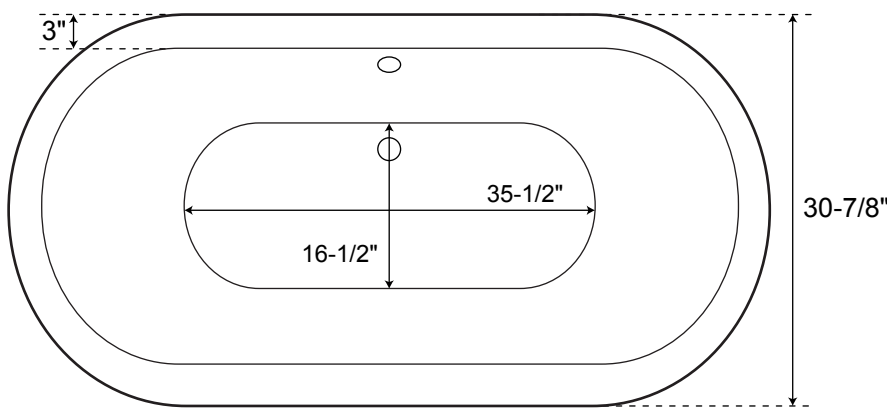

## SPECIFICATIONS

|                       |   |
|-----------------------|---|
| Overall Dimensions    | 59-1/8" L x 30-7/8" W (front to back) x 24" H   |
| Water Capacity        |   |
| without overflow      | 46 gallons  |
| with overflow         | 35 gallons  |
| Water Depth           |   |
| to top of tub         | 18" H   |
| to overflow           | 14" H   |
| Tub Weight Uncrated   | 107 lbs.  |
| Tub Rim               | 3" wide   |
| Faucet Configurations | Tap Deck with 7" Rim Holes<br>Tap Deck with No Drilling<br>Continuous Rolled Rim with No Drilling |

# 59" Avon

Double Ended  
Pedestal Air Tub

*All measurements are approximate. Measurements may vary +/- 1/2".*

## SPECIFICATIONS

|                       |   |
|-----------------------|---|
| Overall Dimensions    | 62-1/4" L x 30-7/8" W (front to back) x 23-1/4" H   |
| Water Capacity        |   |
| without overflow      | 55 gallons  |
| with overflow         | 43 gallons  |
| Water Depth           |   |
| to top of tub         | 18-1/2" H   |
| to overflow           | 14-1/2" H   |
| Tub Weight Uncrated   | 153 lbs.  |
| Tub Rim               | 3" wide   |
| Faucet Configurations | Tap Deck with 7" Rim Holes<br>Tap Deck with No Drilling<br>Continuous Rolled Rim with No Drilling |

## SPECIFICATIONS

|                       |   |
|-----------------------|---|
| Overall Dimensions    | 71" L x 31-1/2" W (front to back) x 23-1/4" H   |
| Water Capacity        |   |
| without overflow      | 70 gallons  |
| with overflow         | 57 gallons  |
| Water Depth           |   |
| to top of tub         | 20" H   |
| to overflow           | 16" H   |
| Tub Weight Uncrated   | 183 lbs.  |
| Tub Rim               | 3" wide   |
| Faucet Configurations | Tap Deck with 7" Rim Holes<br>Tap Deck with No Drilling<br>Continuous Rolled Rim with No Drilling |