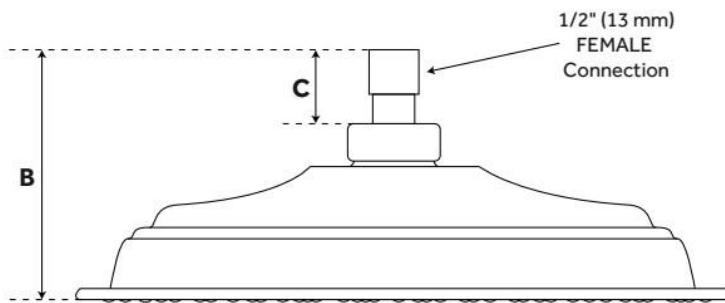

ADDITIONAL FEATURES

- 8" and 10" shower heads are adjustable and feature a swivel connection.
- 12" shower head is stationary and does not swivel.

REVISED 6/5/2024

BOSTONIAN RAINFALL SHOWER HEAD

SKU: 926445

Code: SH400039, SH400040, SH400041, SH400044, SH400045, SH400046, SH403357, SH403358, SH403359

Reference A	Reference B	Reference C
7-3/4" (197 mm)	3-1/2" (89 mm)	1-13/16" (46 mm)
10" (254 mm)	3-1/2" (89 mm)	2" (52 mm)
12" (305 mm)	3-3/4" (95 mm)	2-15/16" (75 mm)